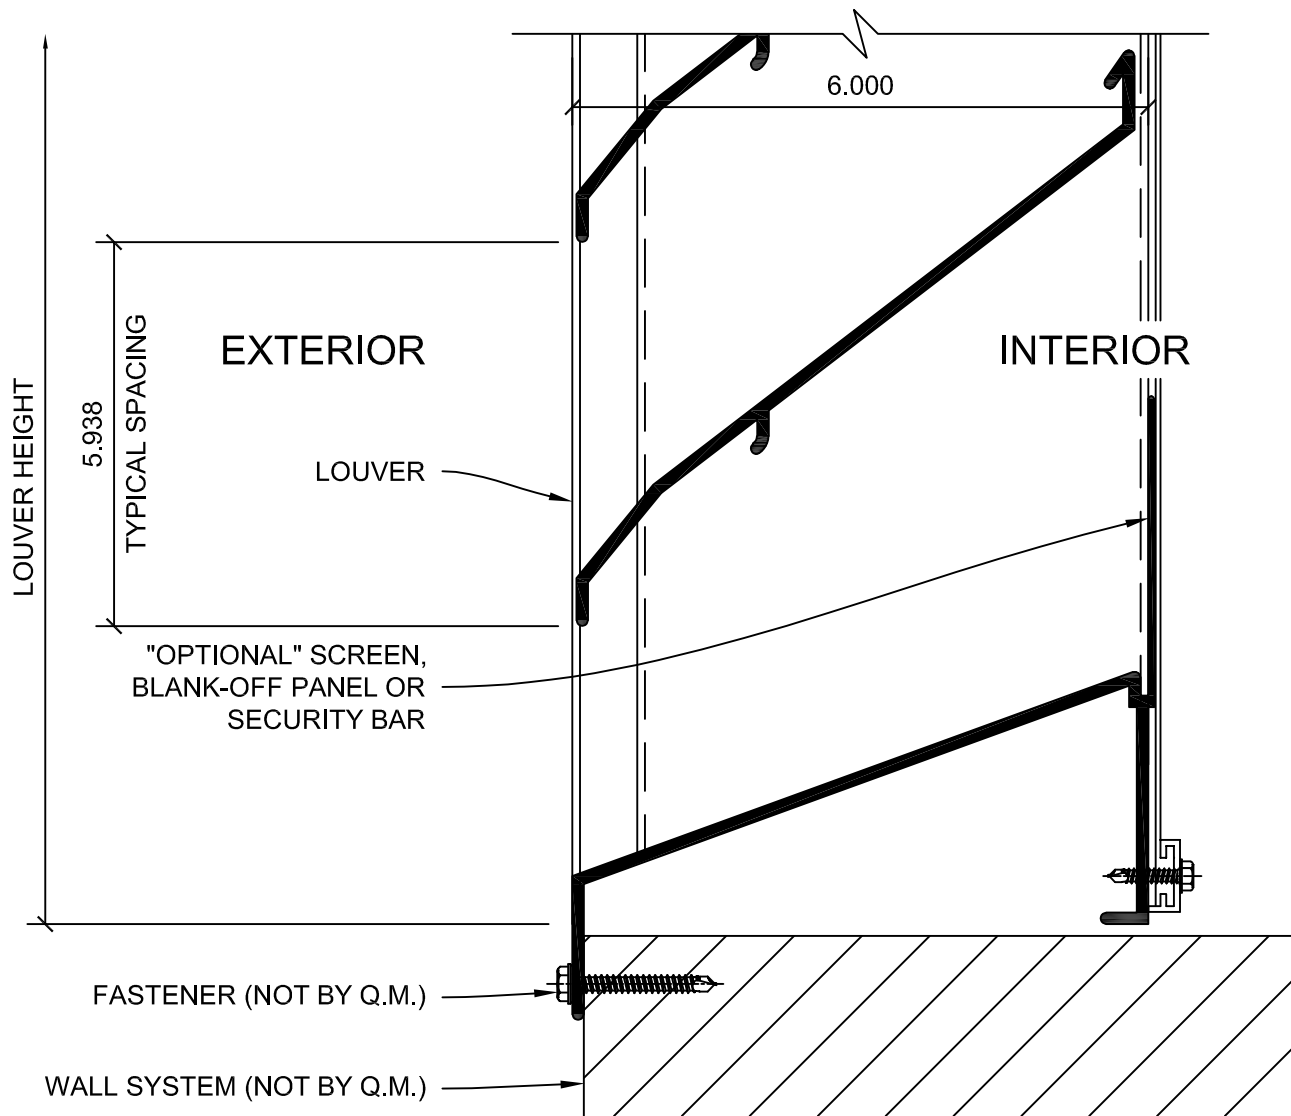

LOUVER - 6 INCH W/ FLANGE

- (A) HEAD
- (B) SILL
- (C) JAMB
- (D) HIDDEN MULLION
- (E) SPECIAL SHAPE LOUVERS

HEAD

DETAIL A

SILL

DETAIL B

JAMB

DETAIL C

HIDDEN MULLION

DETAIL D

SPECIAL SHAPE LOUVERS

DETAIL E