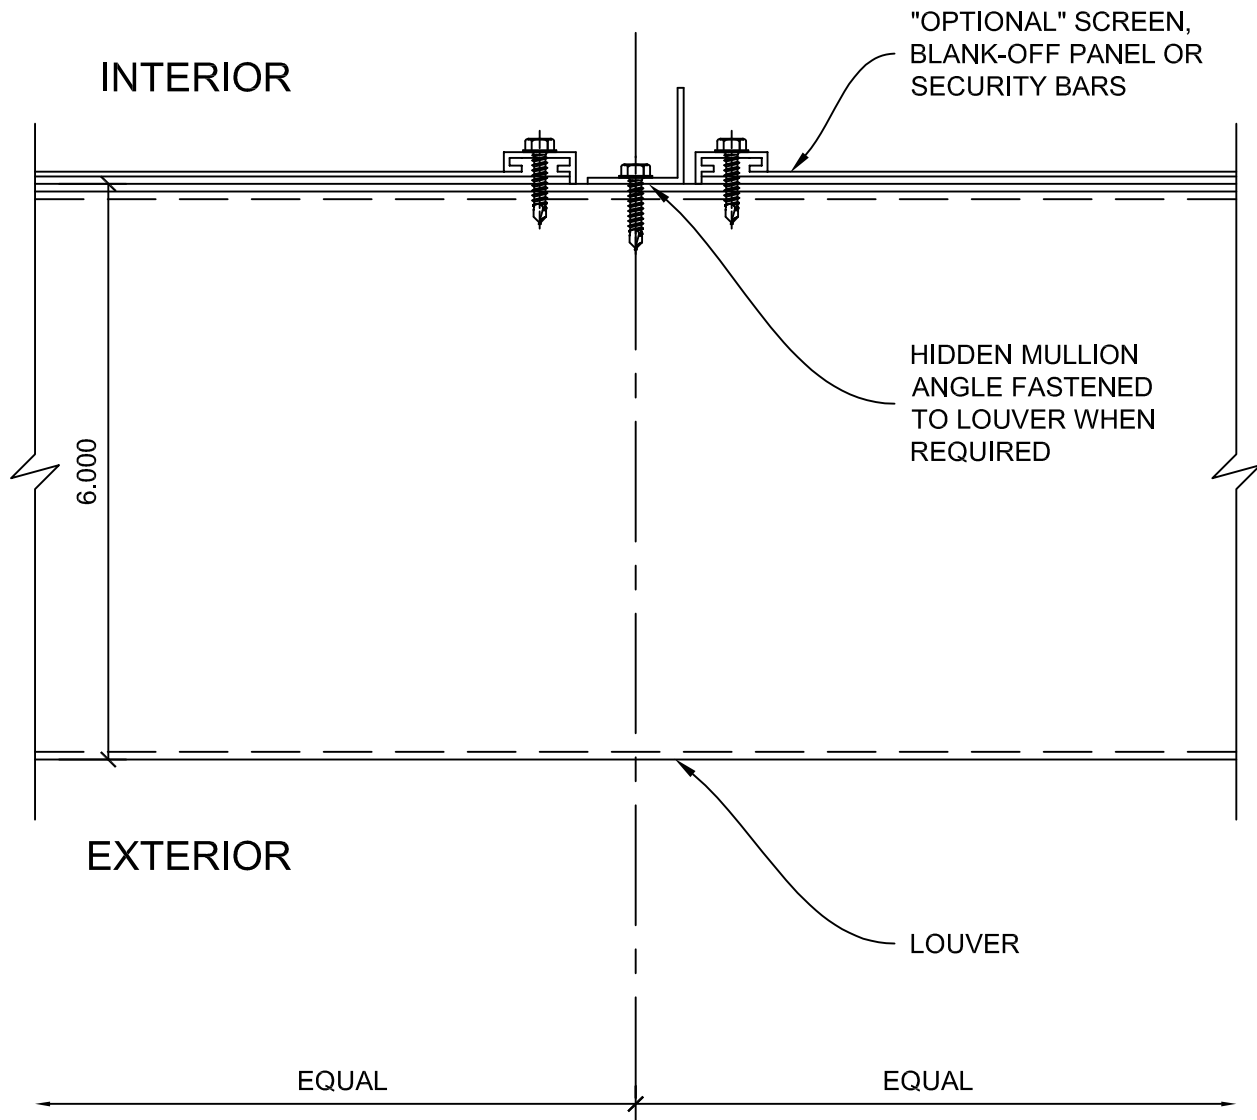

LOUVER - 6 INCH W/ FLANGE

- (A) HEAD
- (B) SILL
- (C) JAMB
- (D) HIDDEN MULLION
- (E) SPECIAL SHAPE LOUVERS

HEAD

DETAIL A

SILL

DETAIL B

JAMB

DETAIL C

HIDDEN MULLION

DETAIL D

SPECIAL SHAPE LOUVERS

DETAIL E