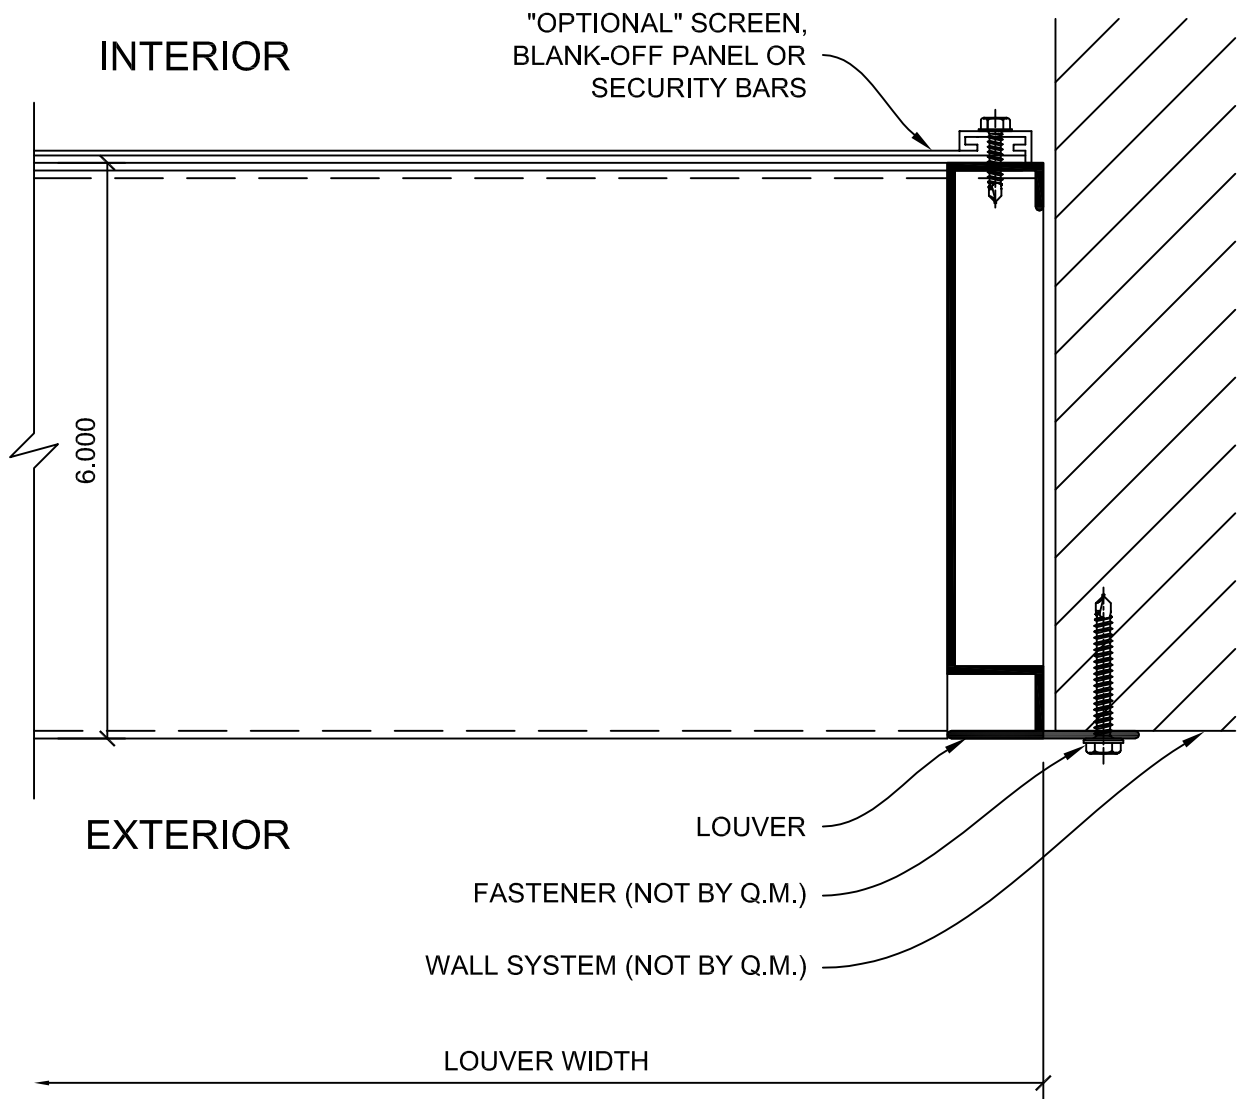

LOUVER - 6 INCH W/ FLANGE

- (A) HEAD
- (B) SILL
- (C) JAMB
- (D) HIDDEN MULLION
- (E) SPECIAL SHAPE LOUVERS

HEAD

DETAIL A

SILL

DETAIL B

JAMB

DETAIL C

HIDDEN MULLION

DETAIL D

SPECIAL SHAPE LOUVERS

DETAIL E