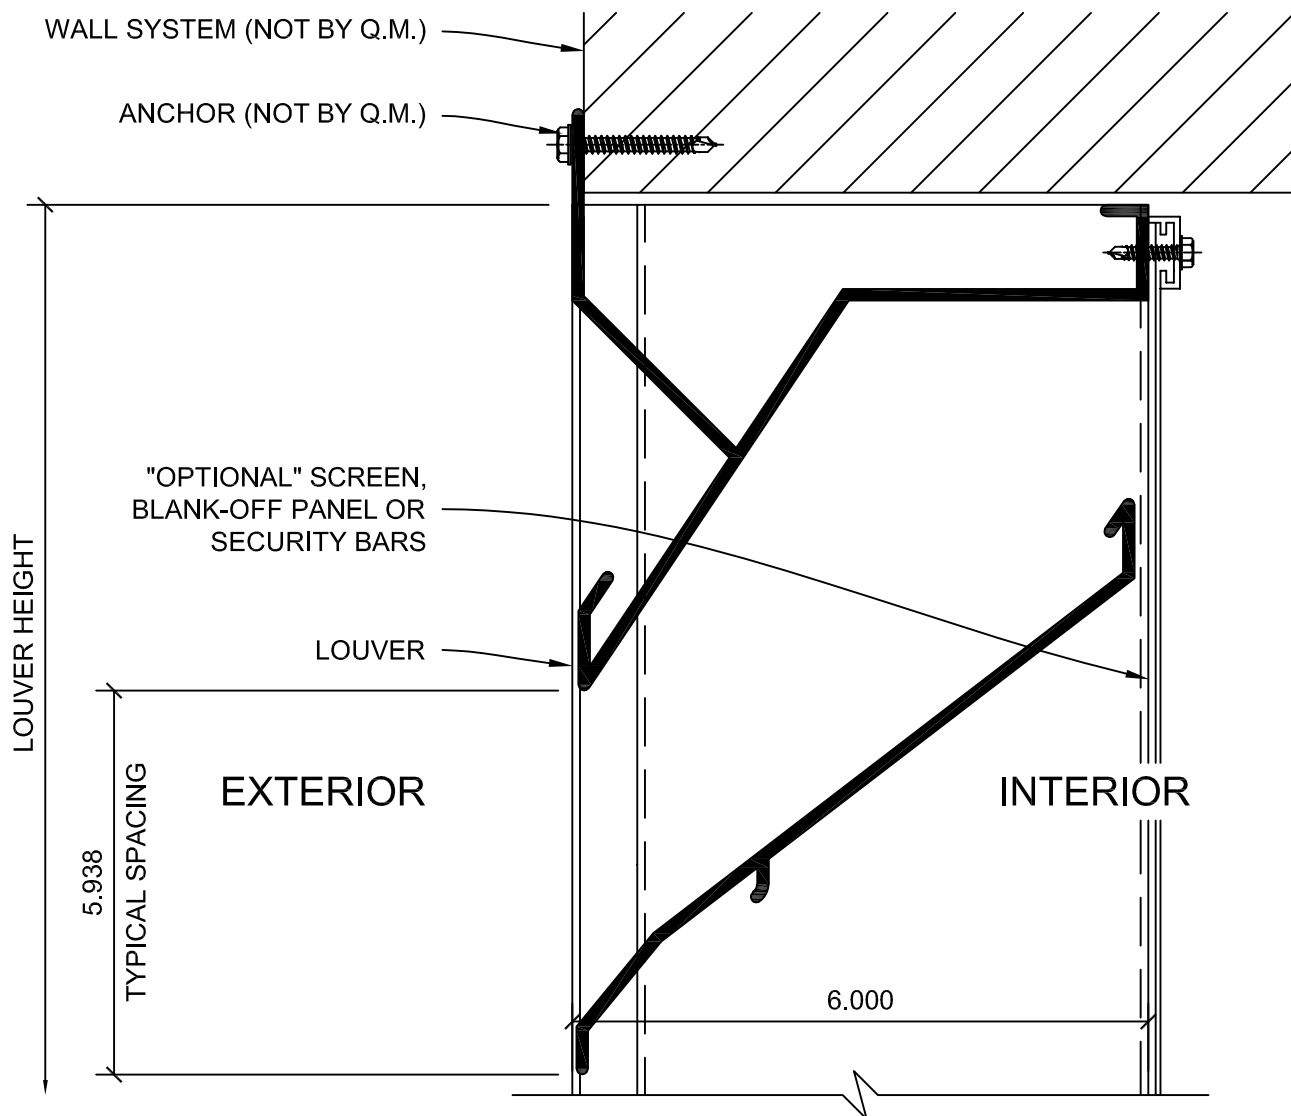

LOUVER - 6 INCH W/ FLANGE

- (A) HEAD
- (B) SILL
- (C) JAMB
- (D) HIDDEN MULLION
- (E) SPECIAL SHAPE LOUVERS

HEAD

DETAIL A

SILL

DETAIL B

JAMB

DETAIL C

HIDDEN MULLION

DETAIL D

SPECIAL SHAPE LOUVERS

DETAIL E