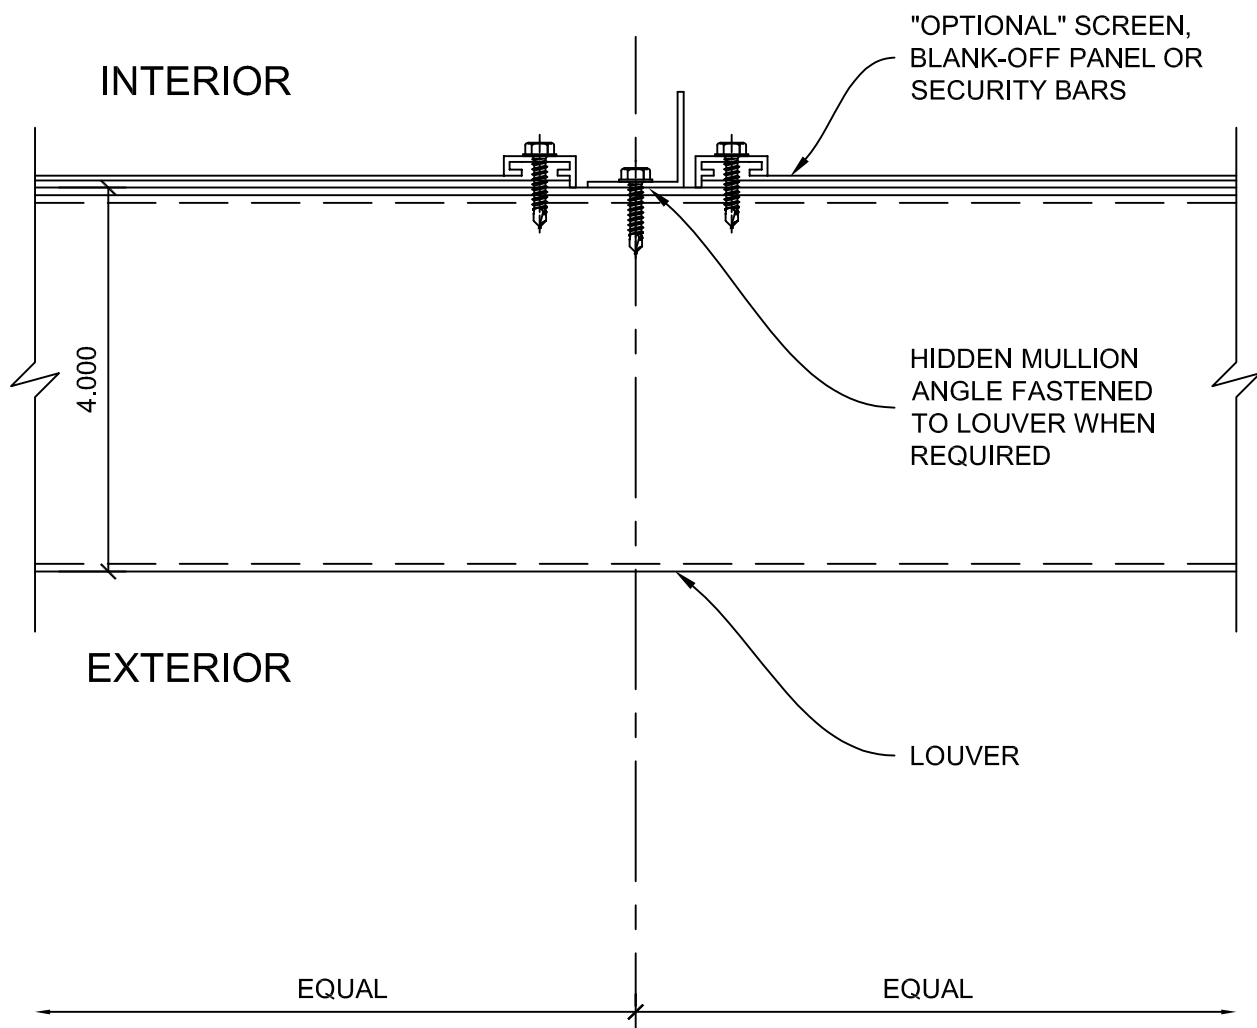

LOUVER - 4 INCH W/FLANGE & 4 INCH SPACING

- (A) HEAD
- (B) SILL
- (C) JAMB
- (D) HIDDEN MULLION
- (E) SPECIAL SHAPE LOUVERS

HEAD

DETAIL A

SILL

DETAIL B

COPYRIGHT AMERICLAD, LLC

HIDDEN MULLION

DETAIL D

SPECIAL SHAPE LOUVERS

DETAIL E