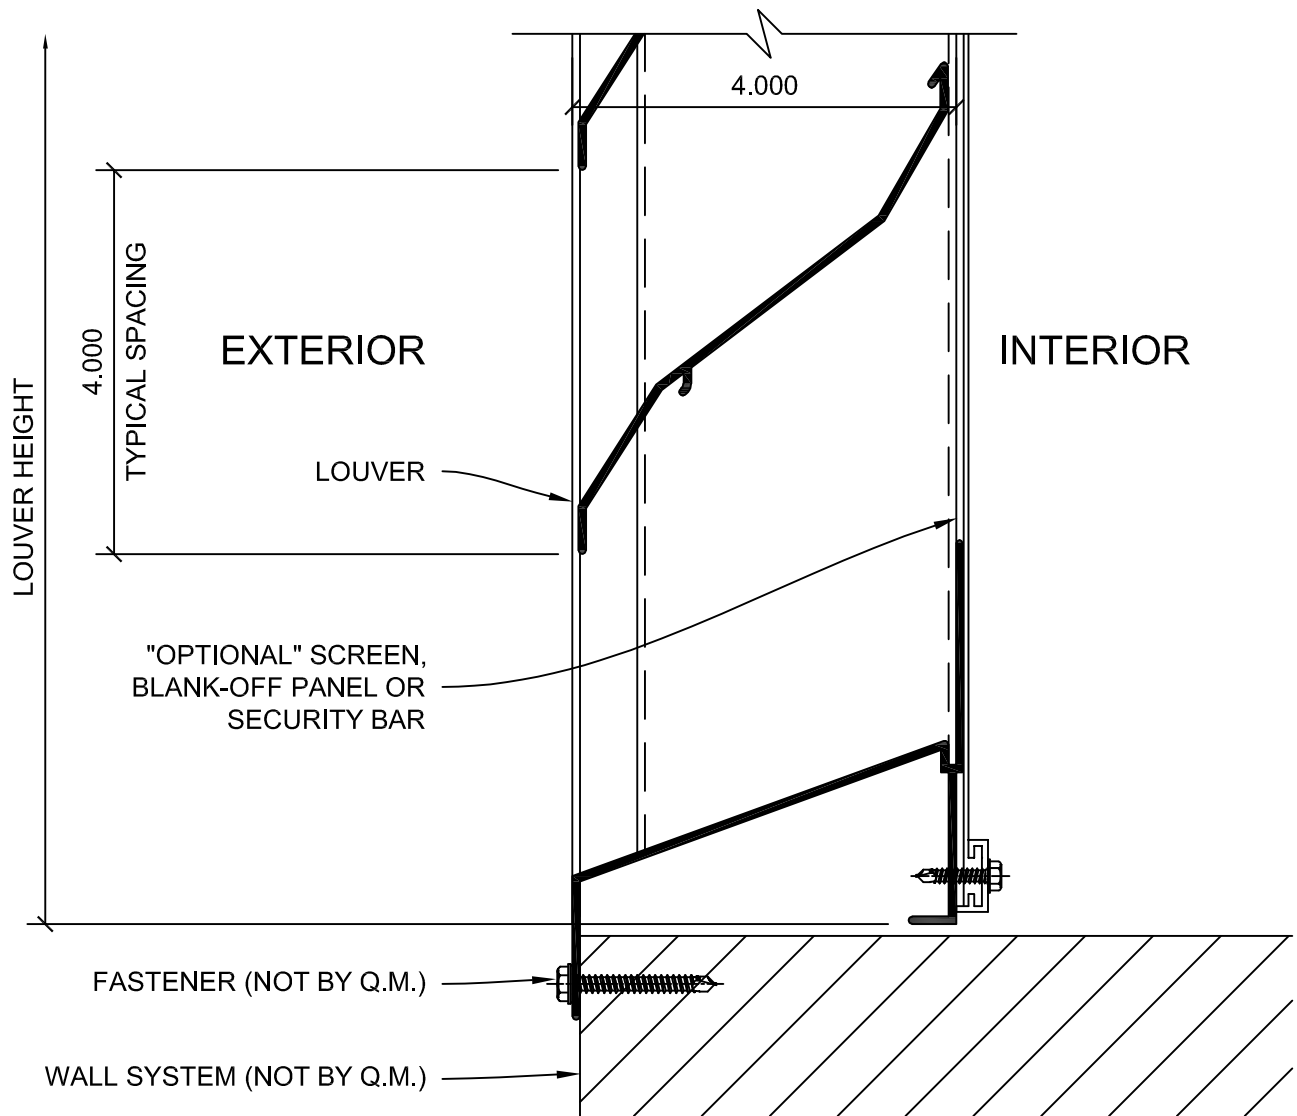

LOUVER - 4 INCH W/FLANGE & 4 INCH SPACING

- (A) HEAD
- (B) SILL
- (C) JAMB
- (D) HIDDEN MULLION
- (E) SPECIAL SHAPE LOUVERS

HEAD

DETAIL A

SILL

DETAIL B

COPYRIGHT AMERICLAD, LLC

HIDDEN MULLION

DETAIL D

SPECIAL SHAPE LOUVERS

DETAIL E