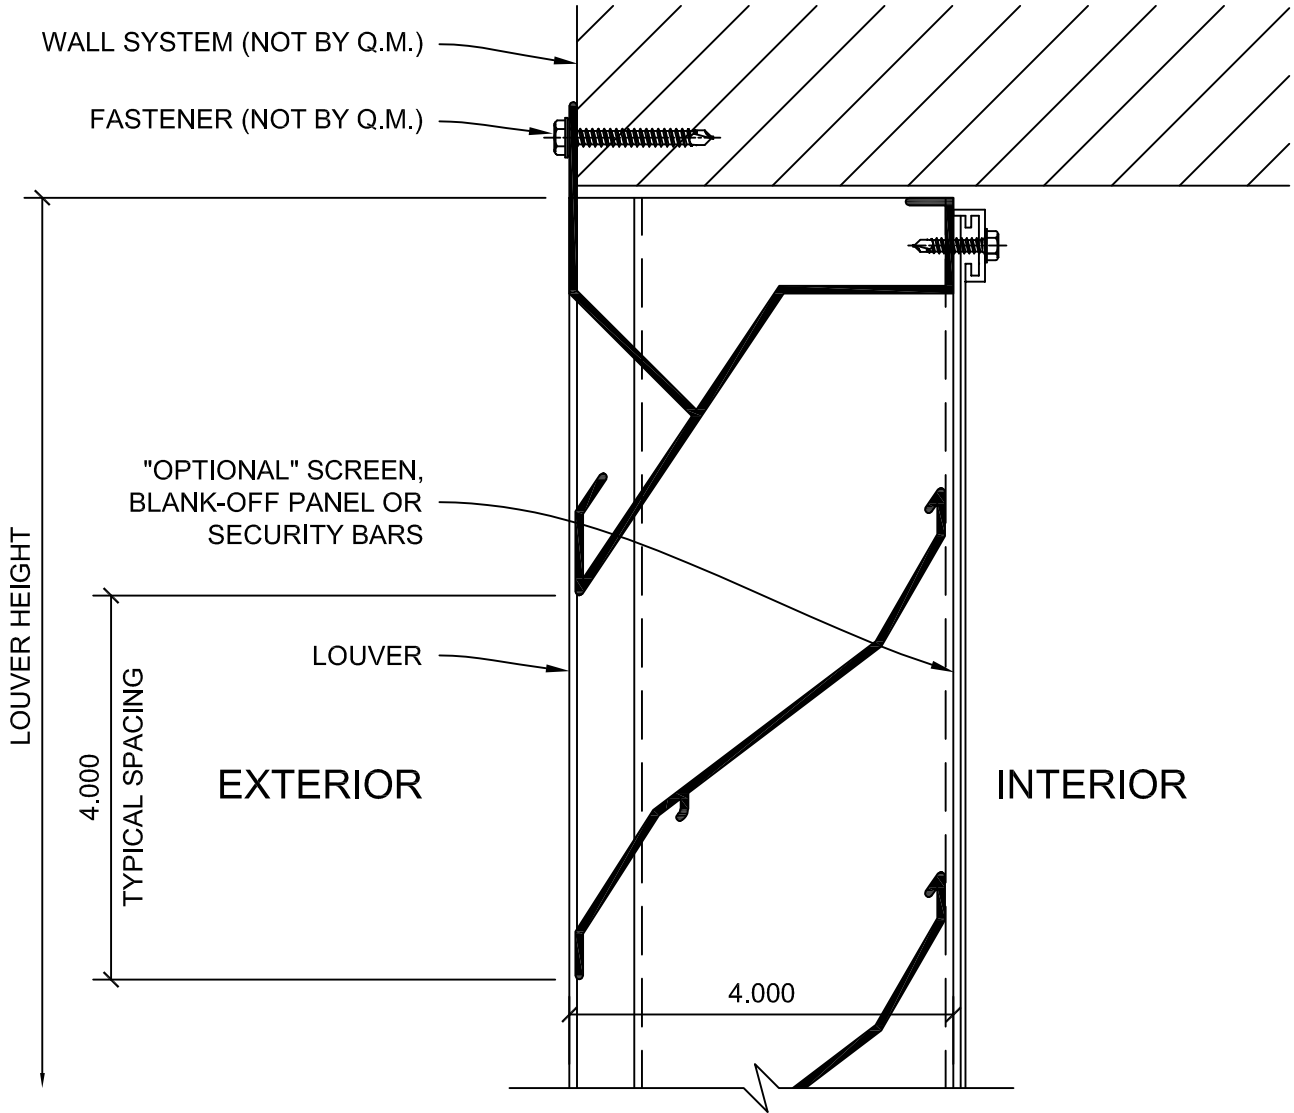

LOUVER - 4 INCH W/FLANGE & 4 INCH SPACING

- (A) HEAD
- (B) SILL
- (C) JAMB
- (D) HIDDEN MULLION
- (E) SPECIAL SHAPE LOUVERS

HEAD

DETAIL A

SILL

DETAIL B

COPYRIGHT AMERICLAD, LLC

HIDDEN MULLION

DETAIL D

SPECIAL SHAPE LOUVERS

DETAIL E