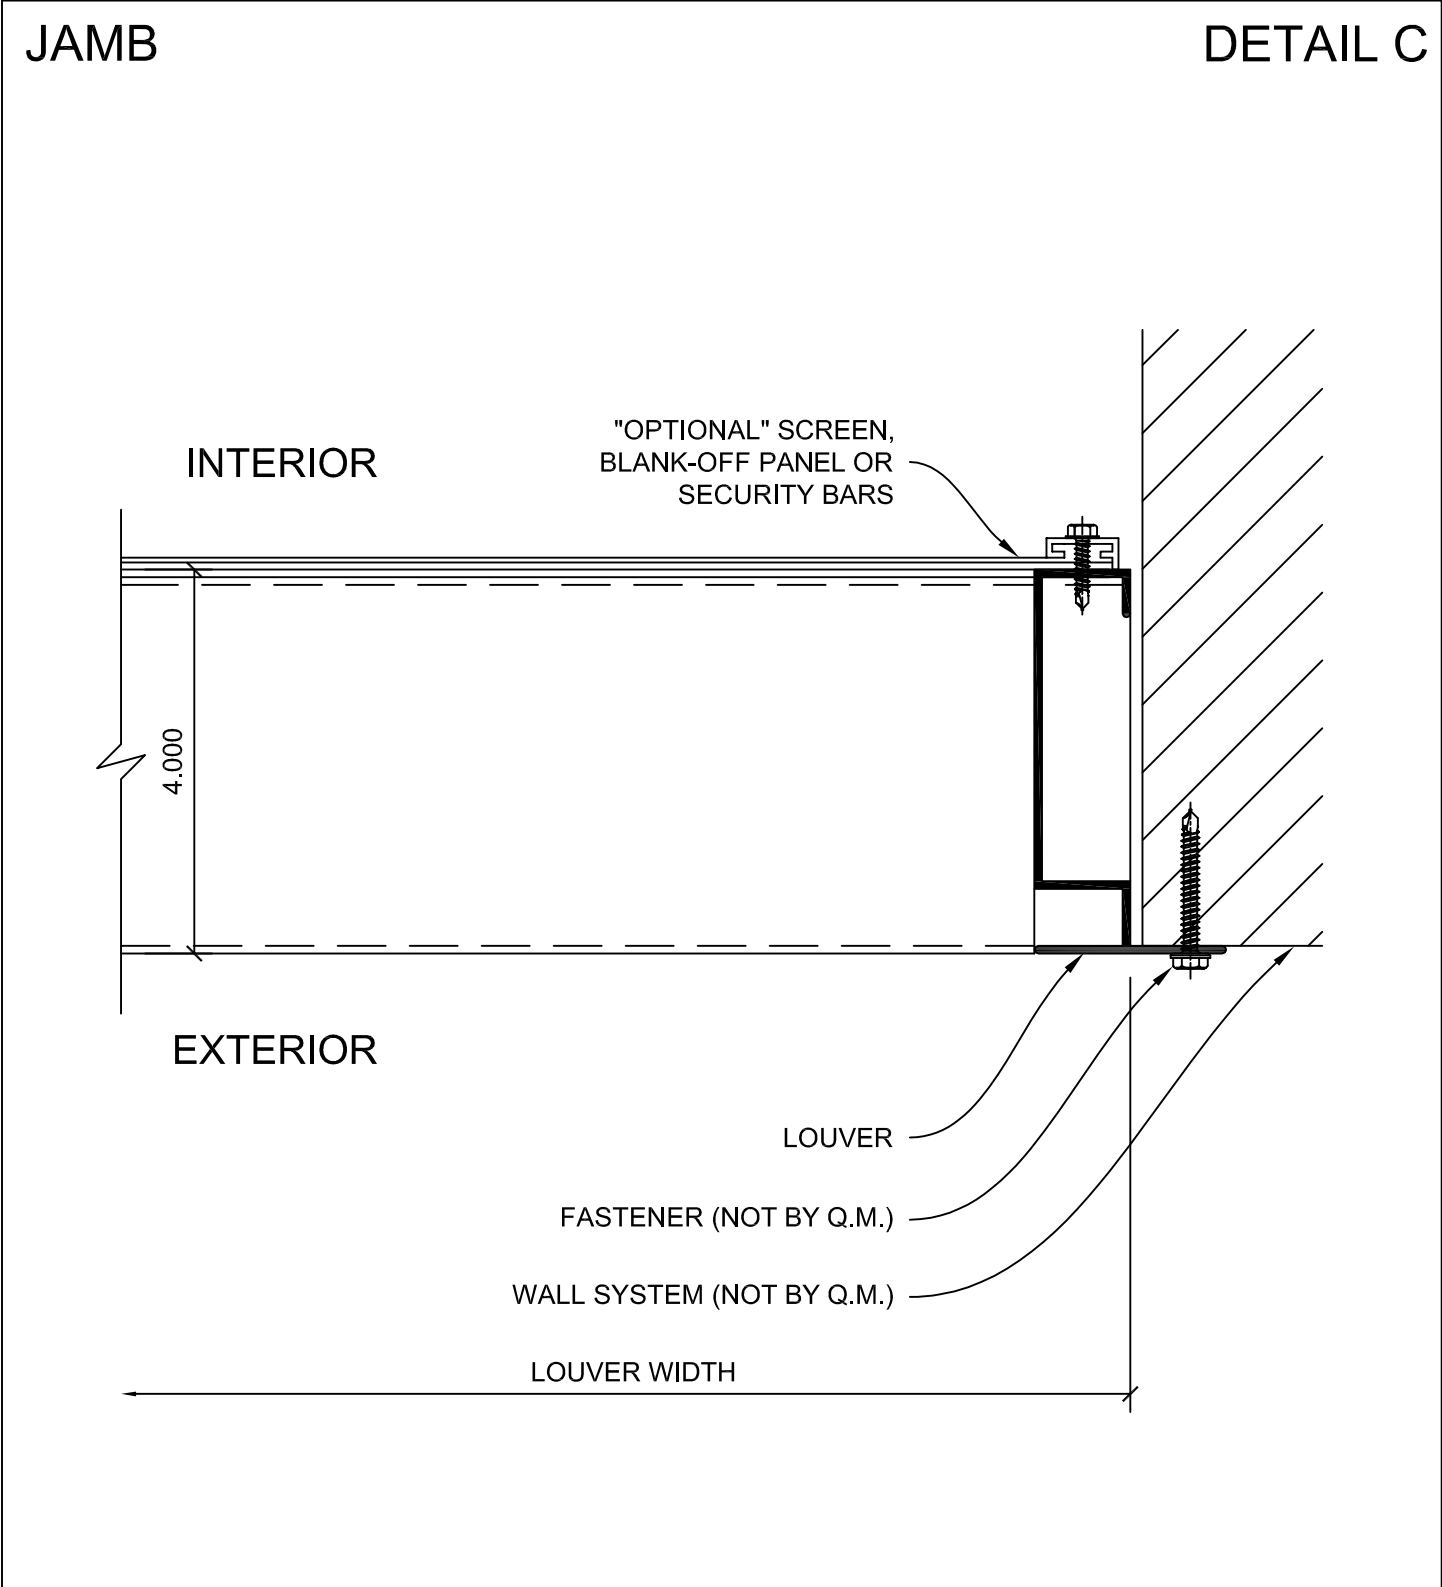

LOUVER - 4 INCH W/FLANGE & 4 INCH SPACING

- (A) HEAD
- (B) SILL
- (C) JAMB
- (D) HIDDEN MULLION
- (E) SPECIAL SHAPE LOUVERS

HEAD

DETAIL A

SILL

DETAIL B

COPYRIGHT AMERICLAD, LLC

HIDDEN MULLION

DETAIL D

SPECIAL SHAPE LOUVERS

DETAIL E