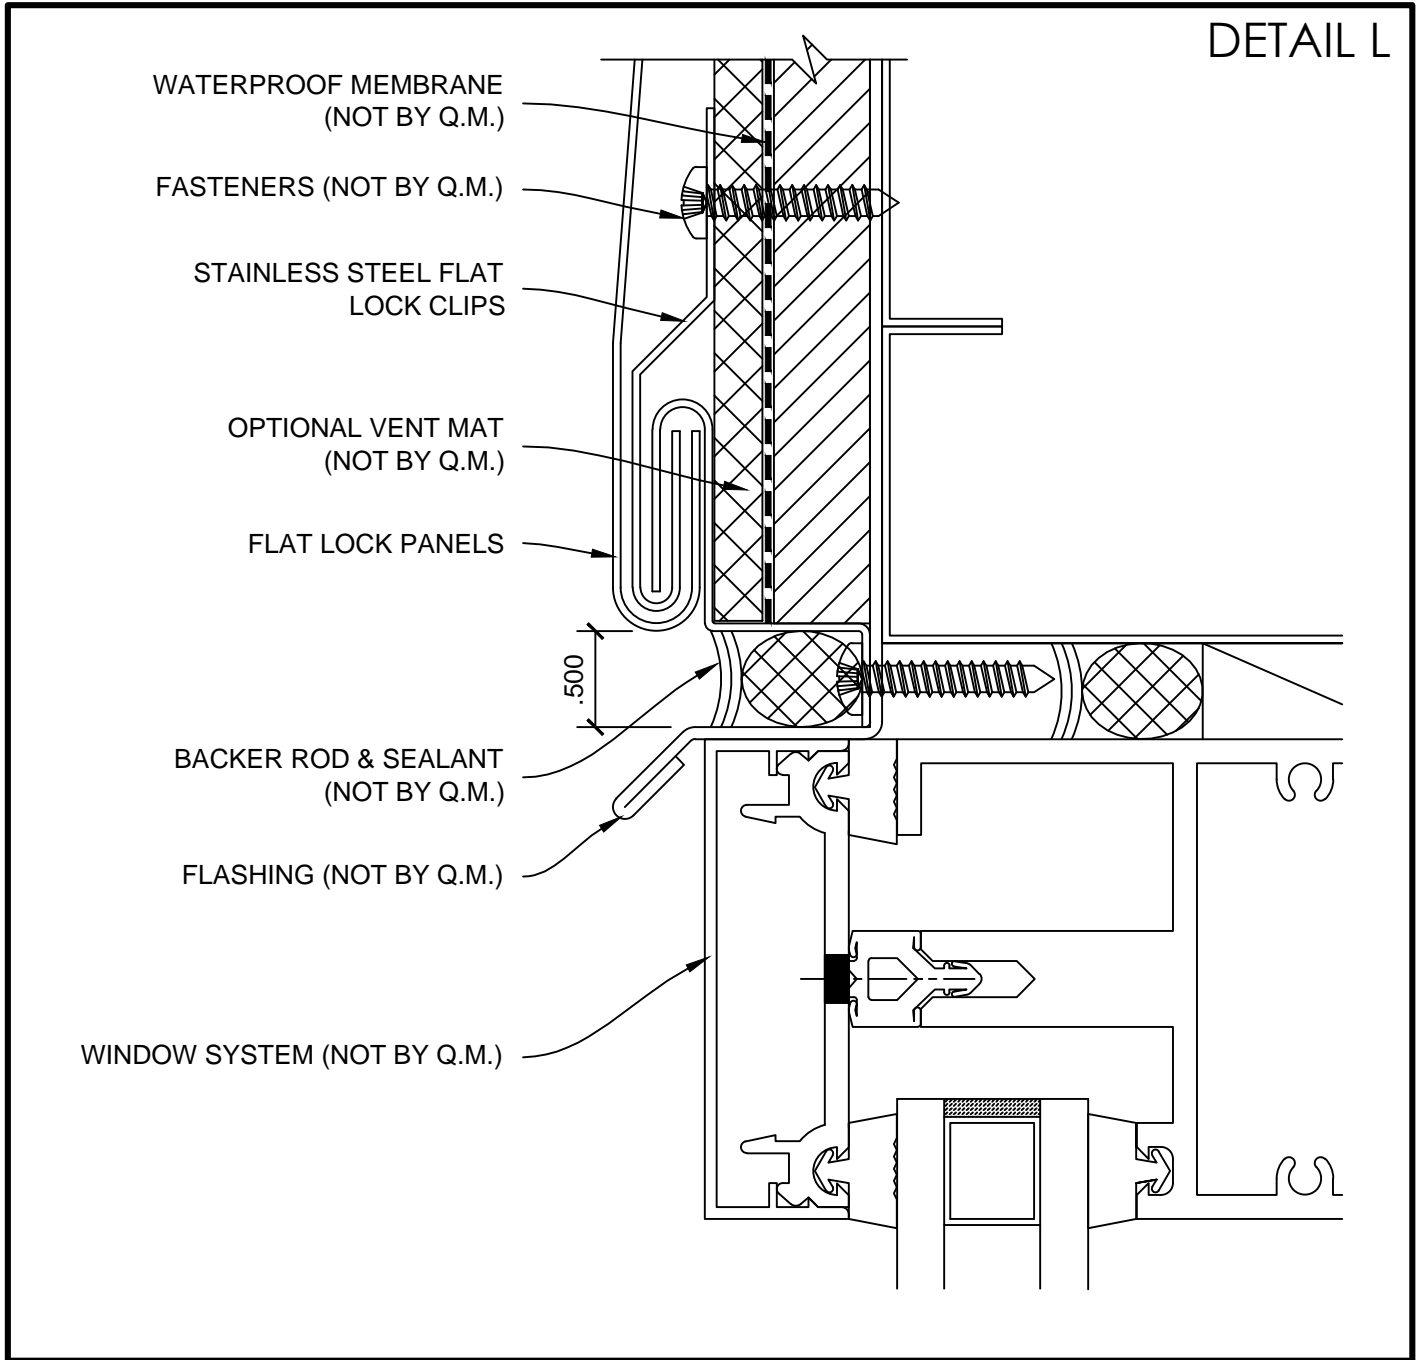

FLAT LOCK PANEL SYSTEM

TYPICAL VERTICAL DETAIL

AC-5000

TYPICAL HORIZONTAL DETAIL

COPING DETAIL

OUTSIDE CORNER DETAIL (1)

OUTSIDE CORNER DETAIL (2)

INSIDE CORNER DETAIL (1)

DETAIL F

INSIDE CORNER DETAIL (2)

DETAIL G

INSIDE CORNER DETAIL (3)

WINDOW JAMB DETAIL (1)

WINDOW JAMB DETAIL (2)

WINDOW HEAD DETAIL

WINDOW SILL DETAIL

BASE DETAIL