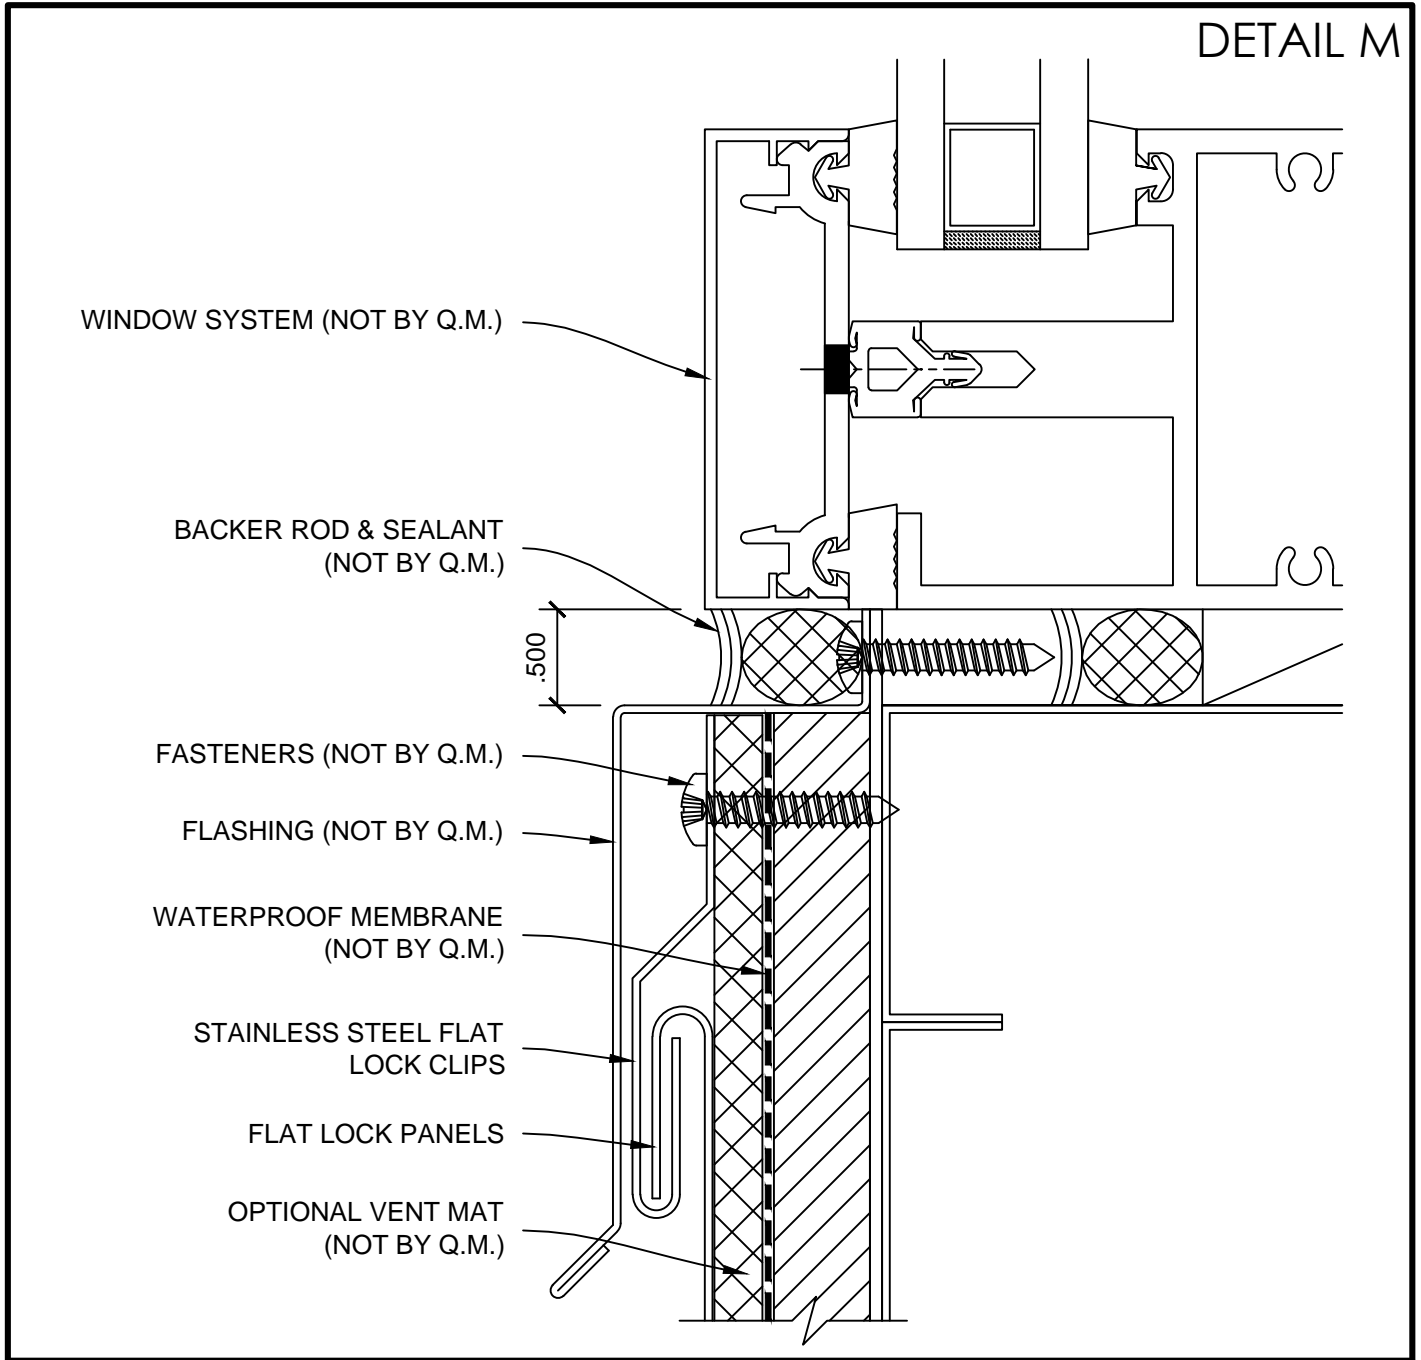

FLAT LOCK PANEL SYSTEM

TYPICAL VERTICAL DETAIL

AC-5000

TYPICAL HORIZONTAL DETAIL

COPING DETAIL

OUTSIDE CORNER DETAIL (1)

OUTSIDE CORNER DETAIL (2)

INSIDE CORNER DETAIL (1)

DETAIL F

INSIDE CORNER DETAIL (2)

DETAIL G

INSIDE CORNER DETAIL (3)

WINDOW JAMB DETAIL (1)

WINDOW JAMB DETAIL (2)

WINDOW HEAD DETAIL

WINDOW SILL DETAIL

BASE DETAIL