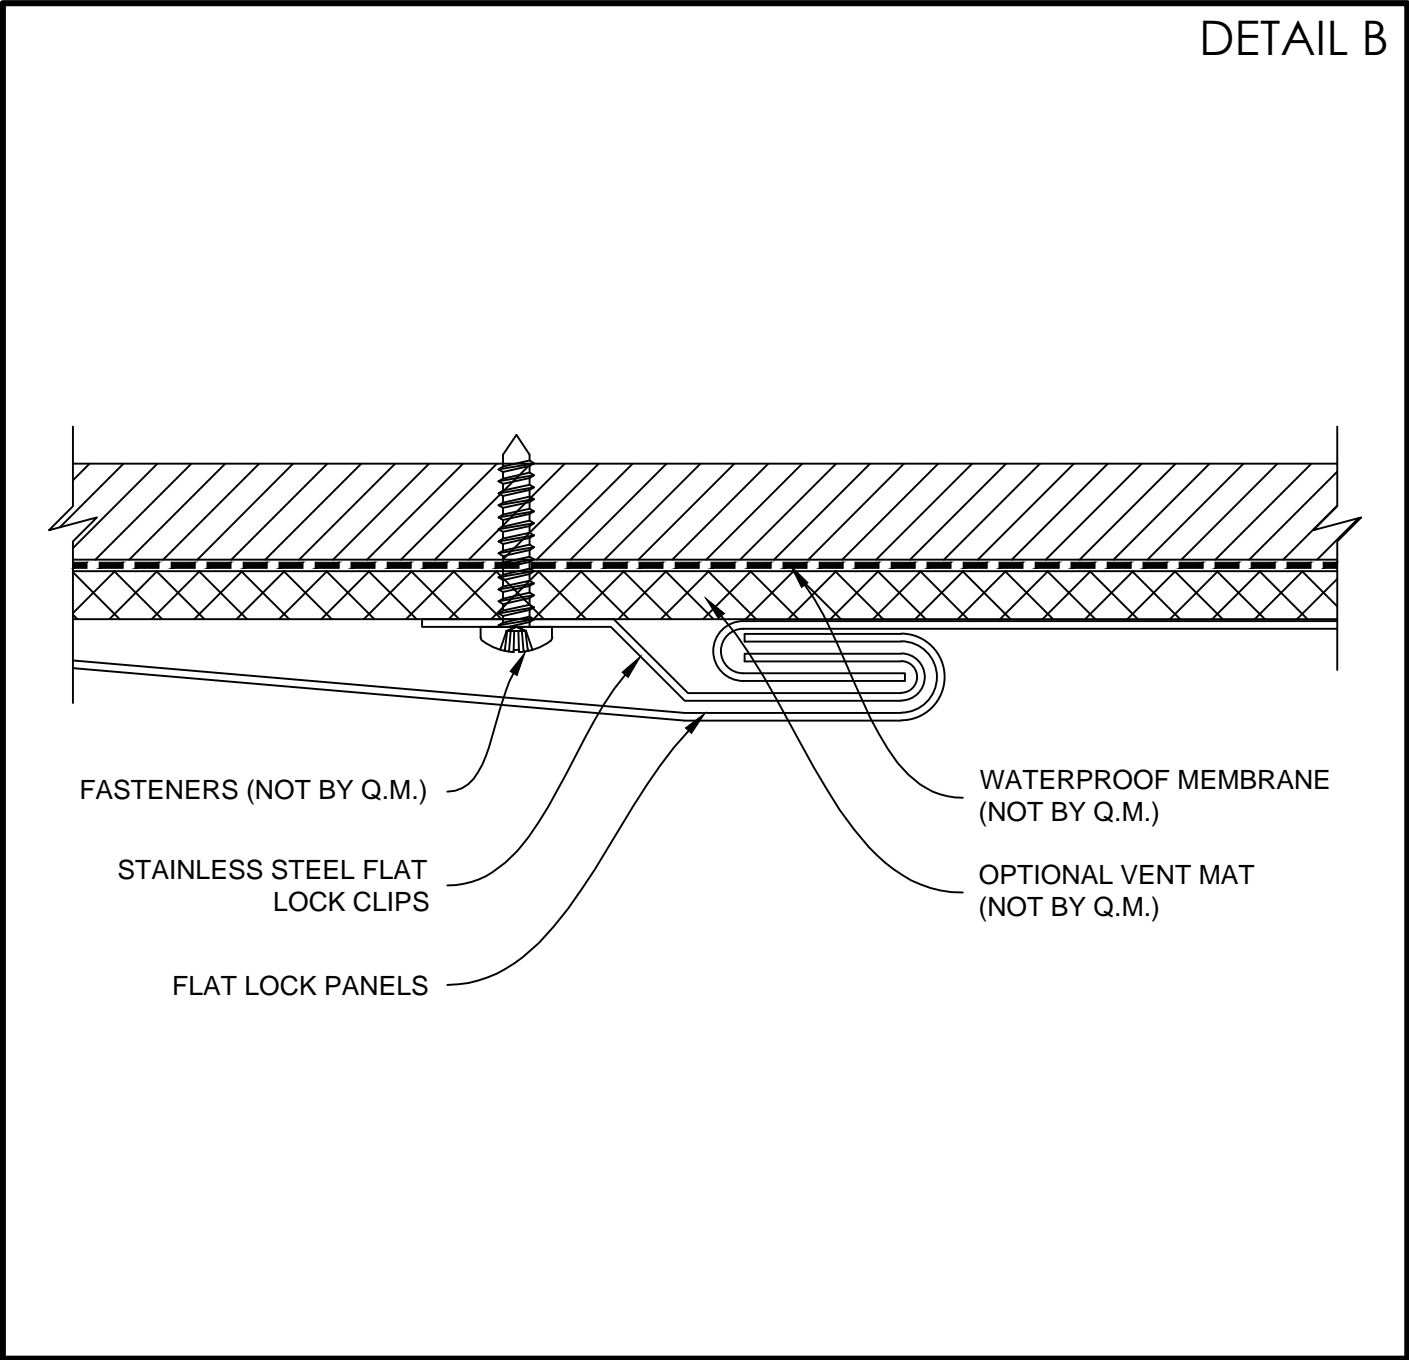

FLAT LOCK PANEL SYSTEM

TYPICAL VERTICAL DETAIL

AC-5000

TYPICAL HORIZONTAL DETAIL

COPING DETAIL

OUTSIDE CORNER DETAIL (1)

OUTSIDE CORNER DETAIL (2)

INSIDE CORNER DETAIL (1)

DETAIL F

INSIDE CORNER DETAIL (2)

DETAIL G

INSIDE CORNER DETAIL (3)

WINDOW JAMB DETAIL (1)

WINDOW JAMB DETAIL (2)

WINDOW HEAD DETAIL

WINDOW SILL DETAIL

BASE DETAIL