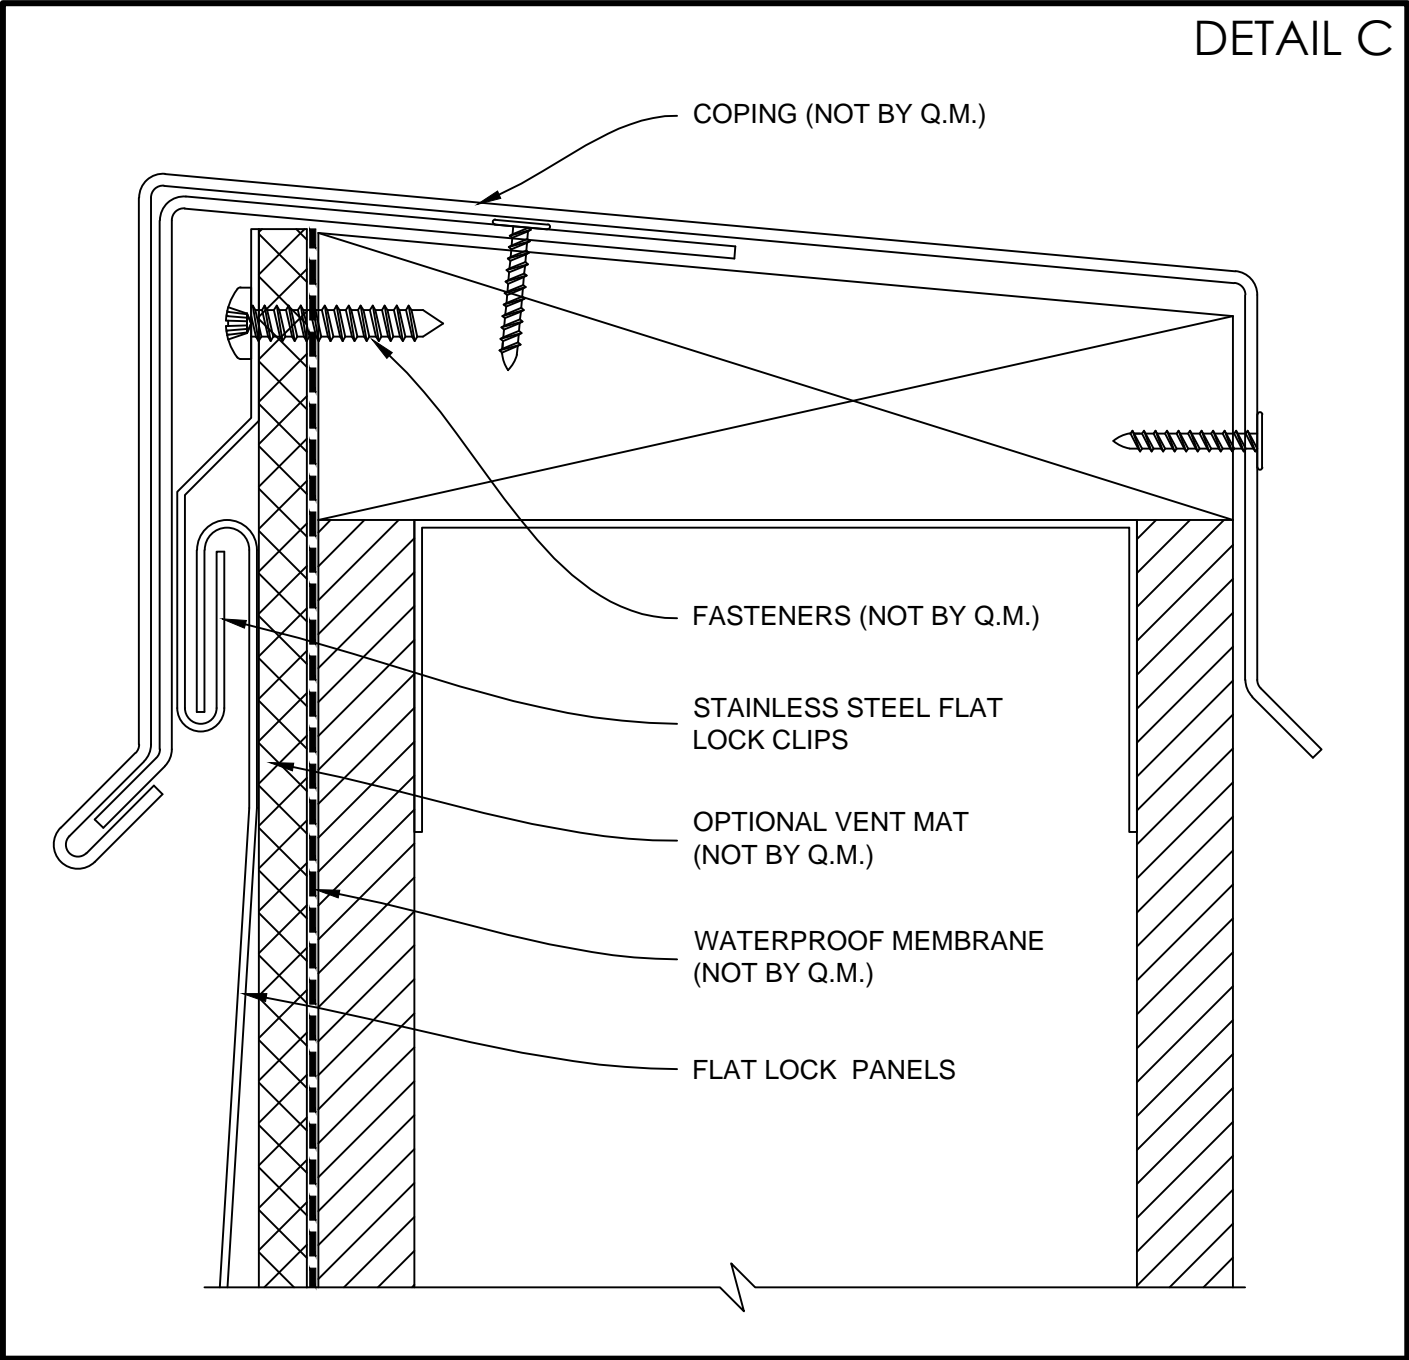

FLAT LOCK PANEL SYSTEM

TYPICAL VERTICAL DETAIL

AC-5000

TYPICAL HORIZONTAL DETAIL

COPING DETAIL

OUTSIDE CORNER DETAIL (1)

OUTSIDE CORNER DETAIL (2)

INSIDE CORNER DETAIL (1)

DETAIL F

INSIDE CORNER DETAIL (2)

DETAIL G

INSIDE CORNER DETAIL (3)

WINDOW JAMB DETAIL (1)

WINDOW JAMB DETAIL (2)

WINDOW HEAD DETAIL

WINDOW SILL DETAIL

BASE DETAIL