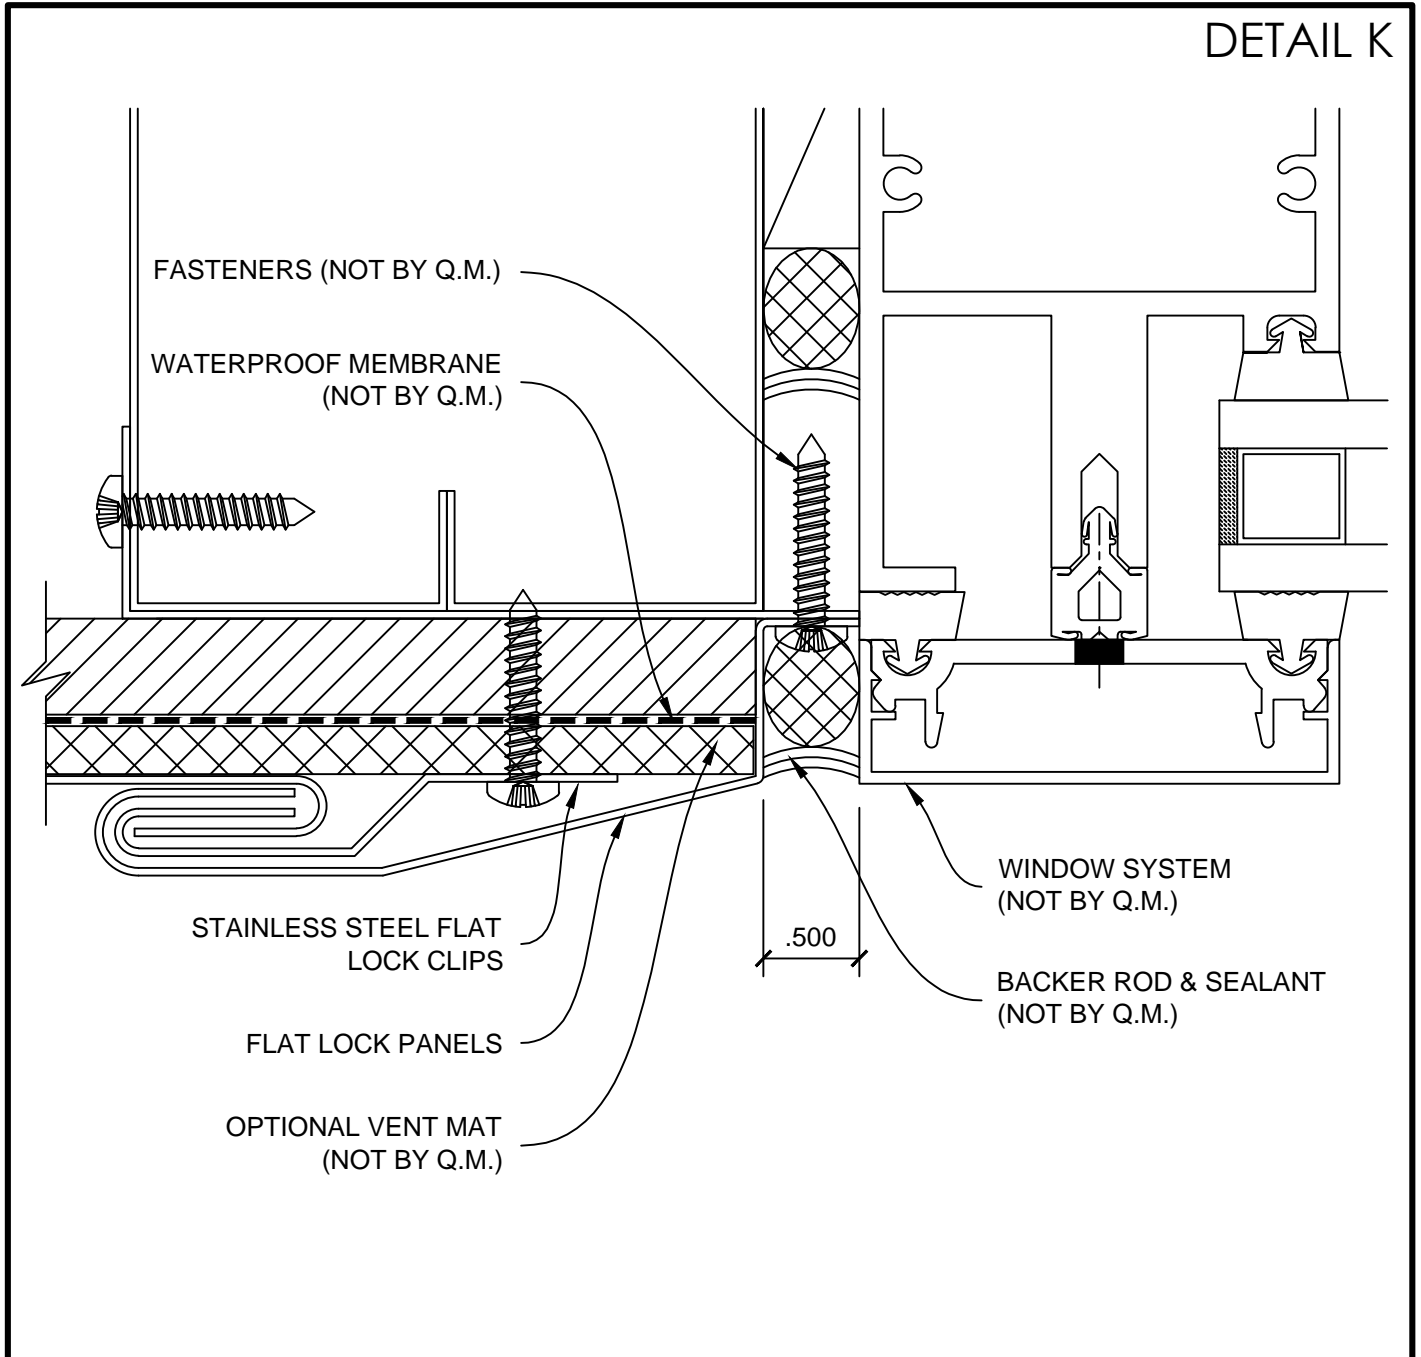

FLAT LOCK PANEL SYSTEM

TYPICAL VERTICAL DETAIL

AC-5000

TYPICAL HORIZONTAL DETAIL

COPING DETAIL

OUTSIDE CORNER DETAIL (1)

OUTSIDE CORNER DETAIL (2)

INSIDE CORNER DETAIL (1)

DETAIL F

INSIDE CORNER DETAIL (2)

DETAIL G

INSIDE CORNER DETAIL (3)

WINDOW JAMB DETAIL (1)

WINDOW JAMB DETAIL (2)

WINDOW HEAD DETAIL

WINDOW SILL DETAIL

BASE DETAIL