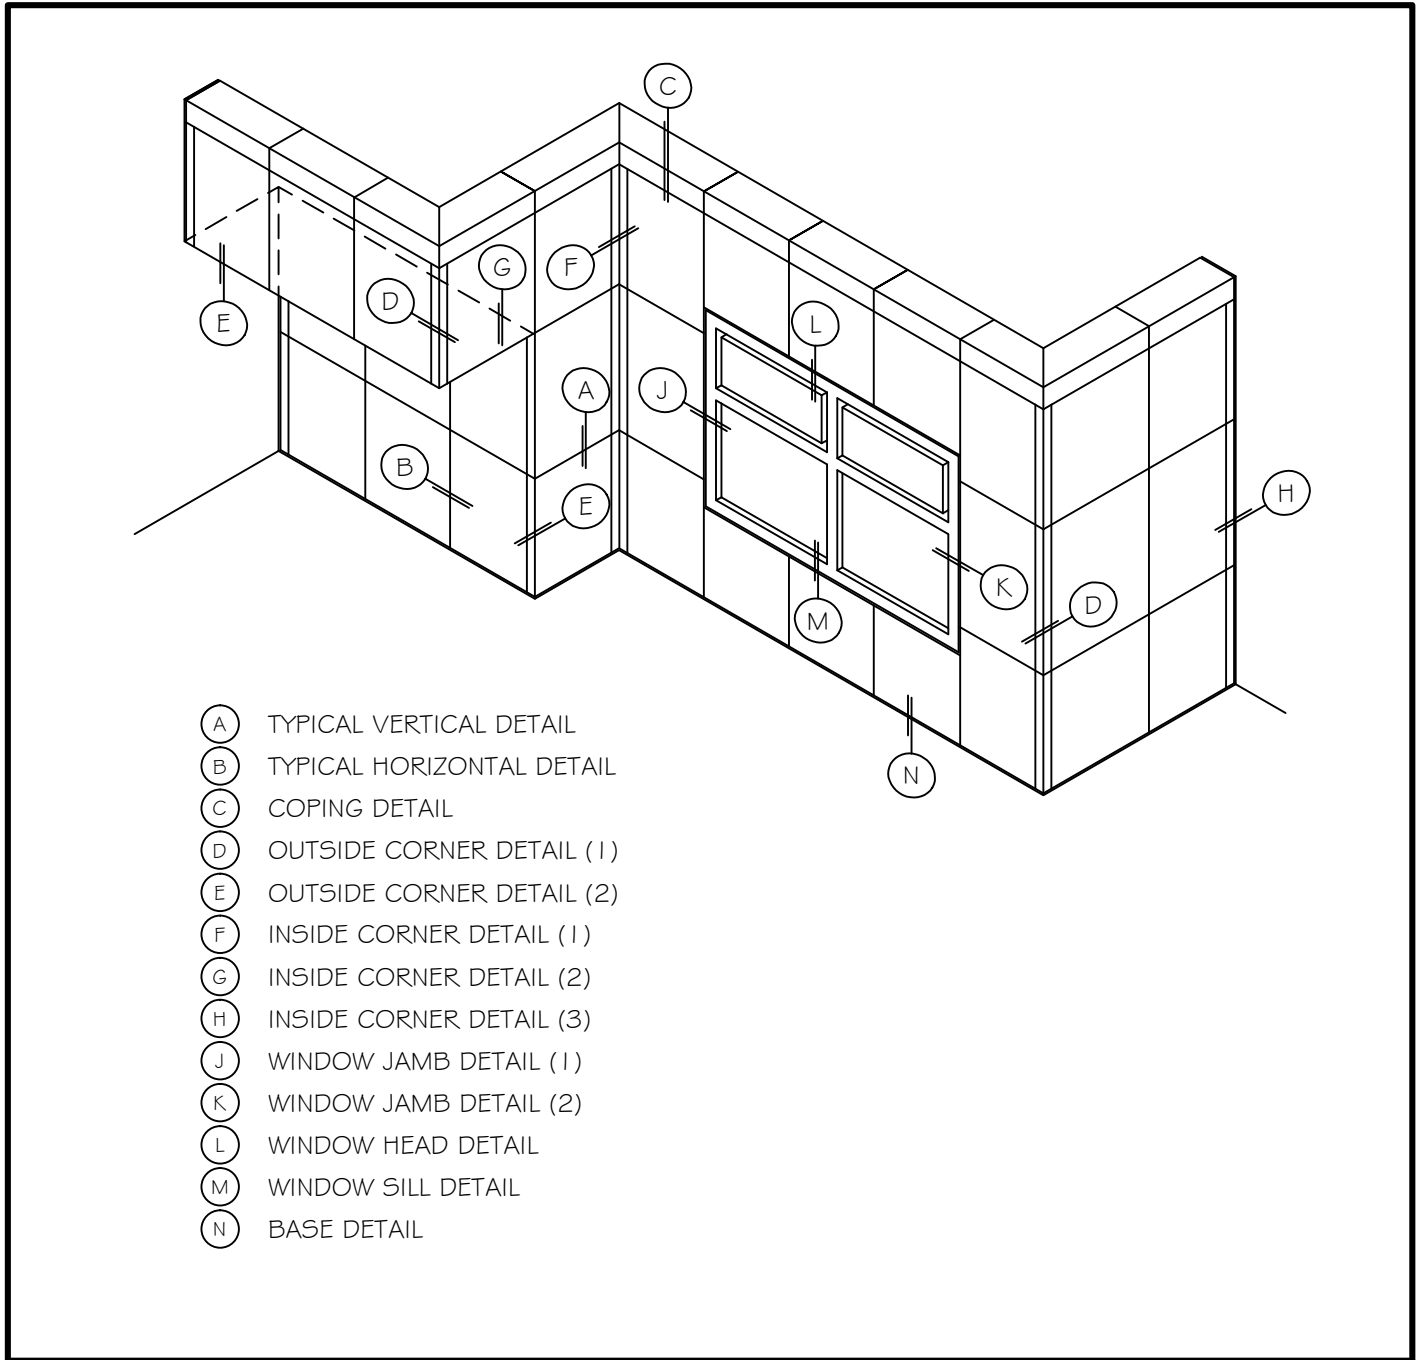

FLAT LOCK PANEL SYSTEM

TYPICAL VERTICAL DETAIL

AC-5000

TYPICAL HORIZONTAL DETAIL

COPING DETAIL

OUTSIDE CORNER DETAIL (1)

OUTSIDE CORNER DETAIL (2)

INSIDE CORNER DETAIL (1)

DETAIL F

INSIDE CORNER DETAIL (2)

DETAIL G

INSIDE CORNER DETAIL (3)

WINDOW JAMB DETAIL (1)

WINDOW JAMB DETAIL (2)

WINDOW HEAD DETAIL

WINDOW SILL DETAIL

BASE DETAIL