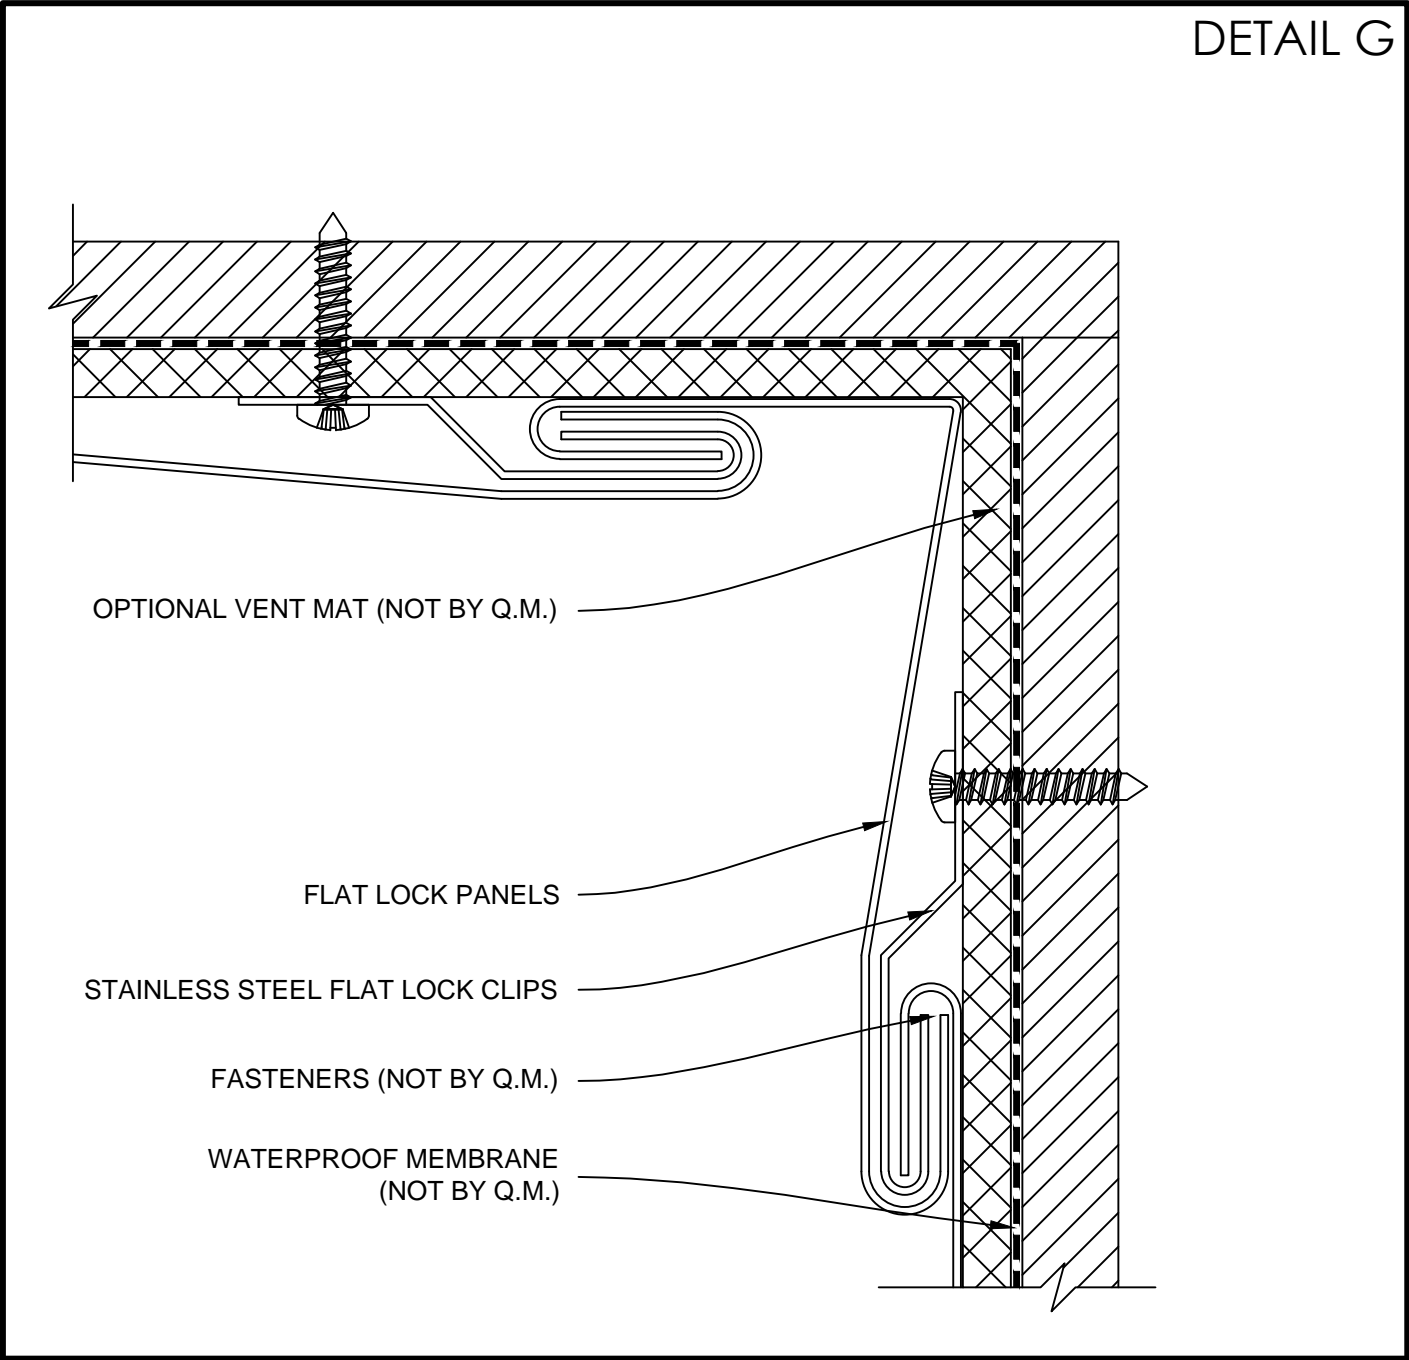

FLAT LOCK PANEL SYSTEM

TYPICAL VERTICAL DETAIL

AC-5000

TYPICAL HORIZONTAL DETAIL

COPING DETAIL

OUTSIDE CORNER DETAIL (1)

OUTSIDE CORNER DETAIL (2)

INSIDE CORNER DETAIL (1)

DETAIL F

INSIDE CORNER DETAIL (2)

DETAIL G

INSIDE CORNER DETAIL (3)

WINDOW JAMB DETAIL (1)

WINDOW JAMB DETAIL (2)

WINDOW HEAD DETAIL

WINDOW SILL DETAIL

BASE DETAIL