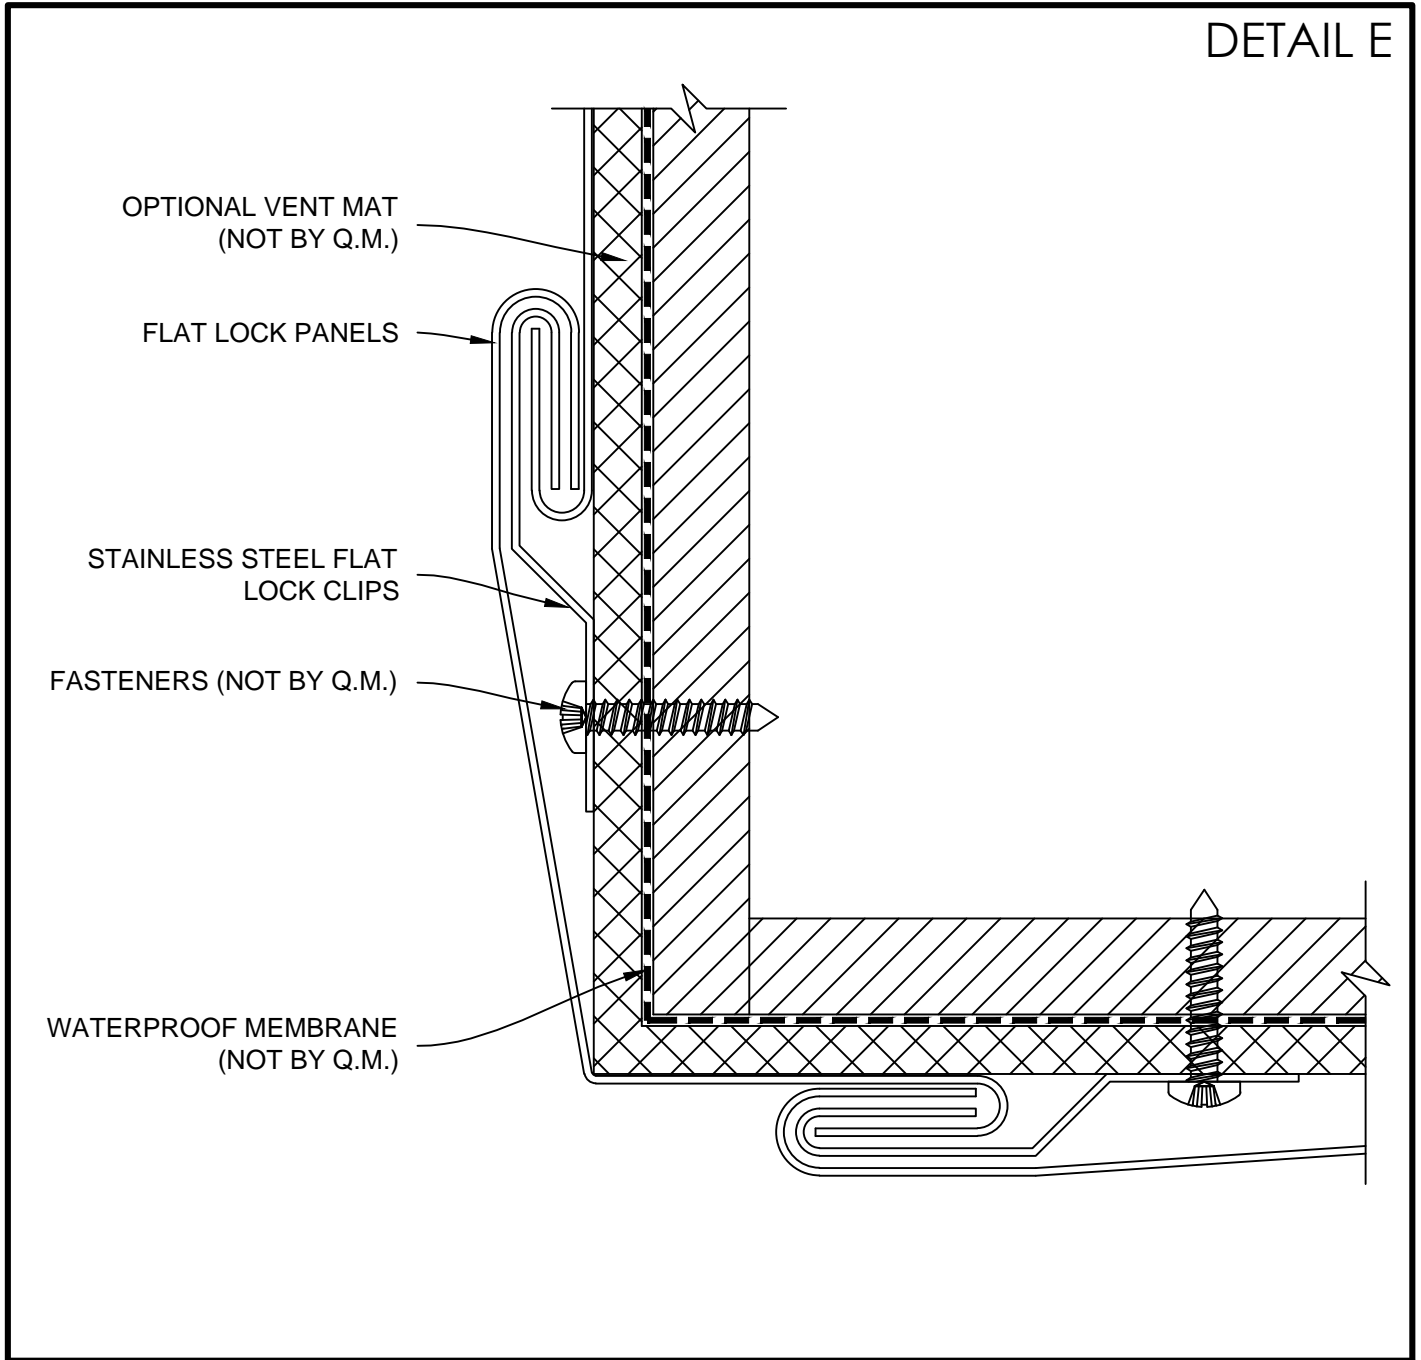

FLAT LOCK PANEL SYSTEM

TYPICAL VERTICAL DETAIL

AC-5000

TYPICAL HORIZONTAL DETAIL

COPING DETAIL

OUTSIDE CORNER DETAIL (1)

OUTSIDE CORNER DETAIL (2)

INSIDE CORNER DETAIL (1)

DETAIL F

INSIDE CORNER DETAIL (2)

DETAIL G

INSIDE CORNER DETAIL (3)

WINDOW JAMB DETAIL (1)

WINDOW JAMB DETAIL (2)

WINDOW HEAD DETAIL

WINDOW SILL DETAIL

BASE DETAIL