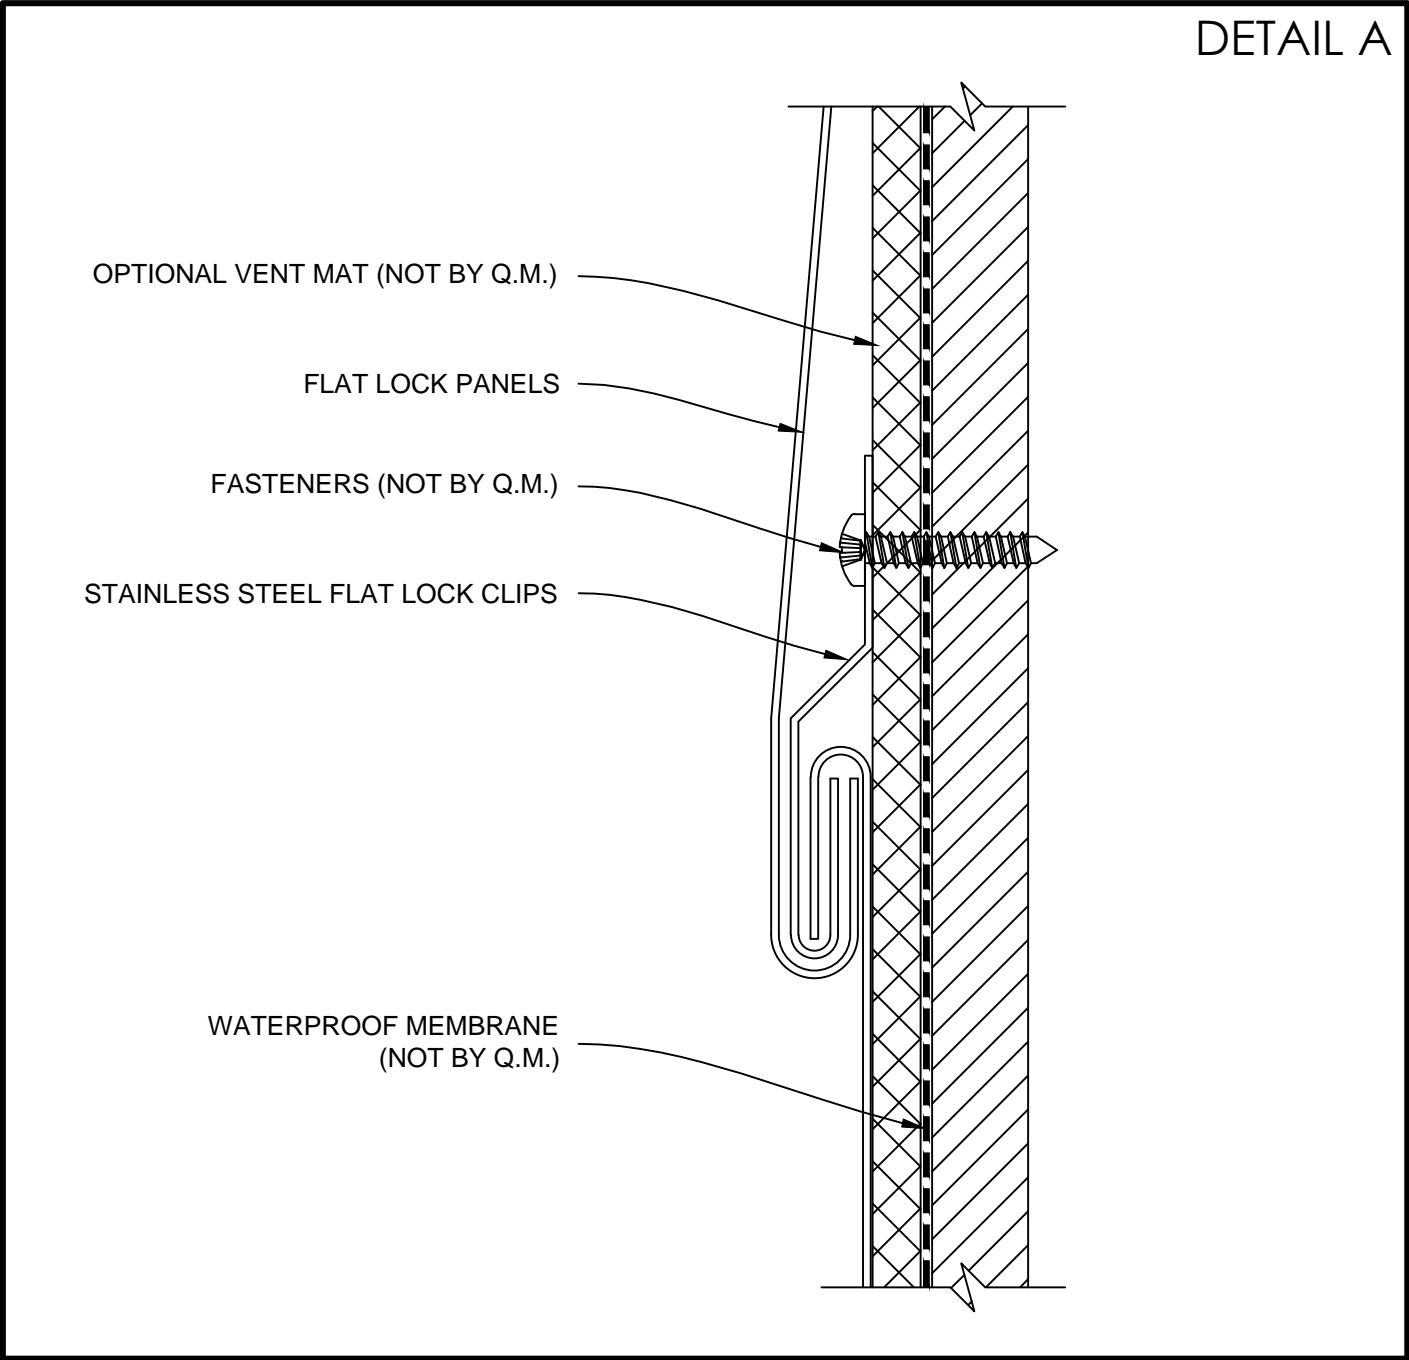

FLAT LOCK PANEL SYSTEM

TYPICAL VERTICAL DETAIL

AC-5000

TYPICAL HORIZONTAL DETAIL

COPING DETAIL

OUTSIDE CORNER DETAIL (1)

OUTSIDE CORNER DETAIL (2)

INSIDE CORNER DETAIL (1)

DETAIL F

INSIDE CORNER DETAIL (2)

DETAIL G

INSIDE CORNER DETAIL (3)

WINDOW JAMB DETAIL (1)

WINDOW JAMB DETAIL (2)

WINDOW HEAD DETAIL

WINDOW SILL DETAIL

BASE DETAIL