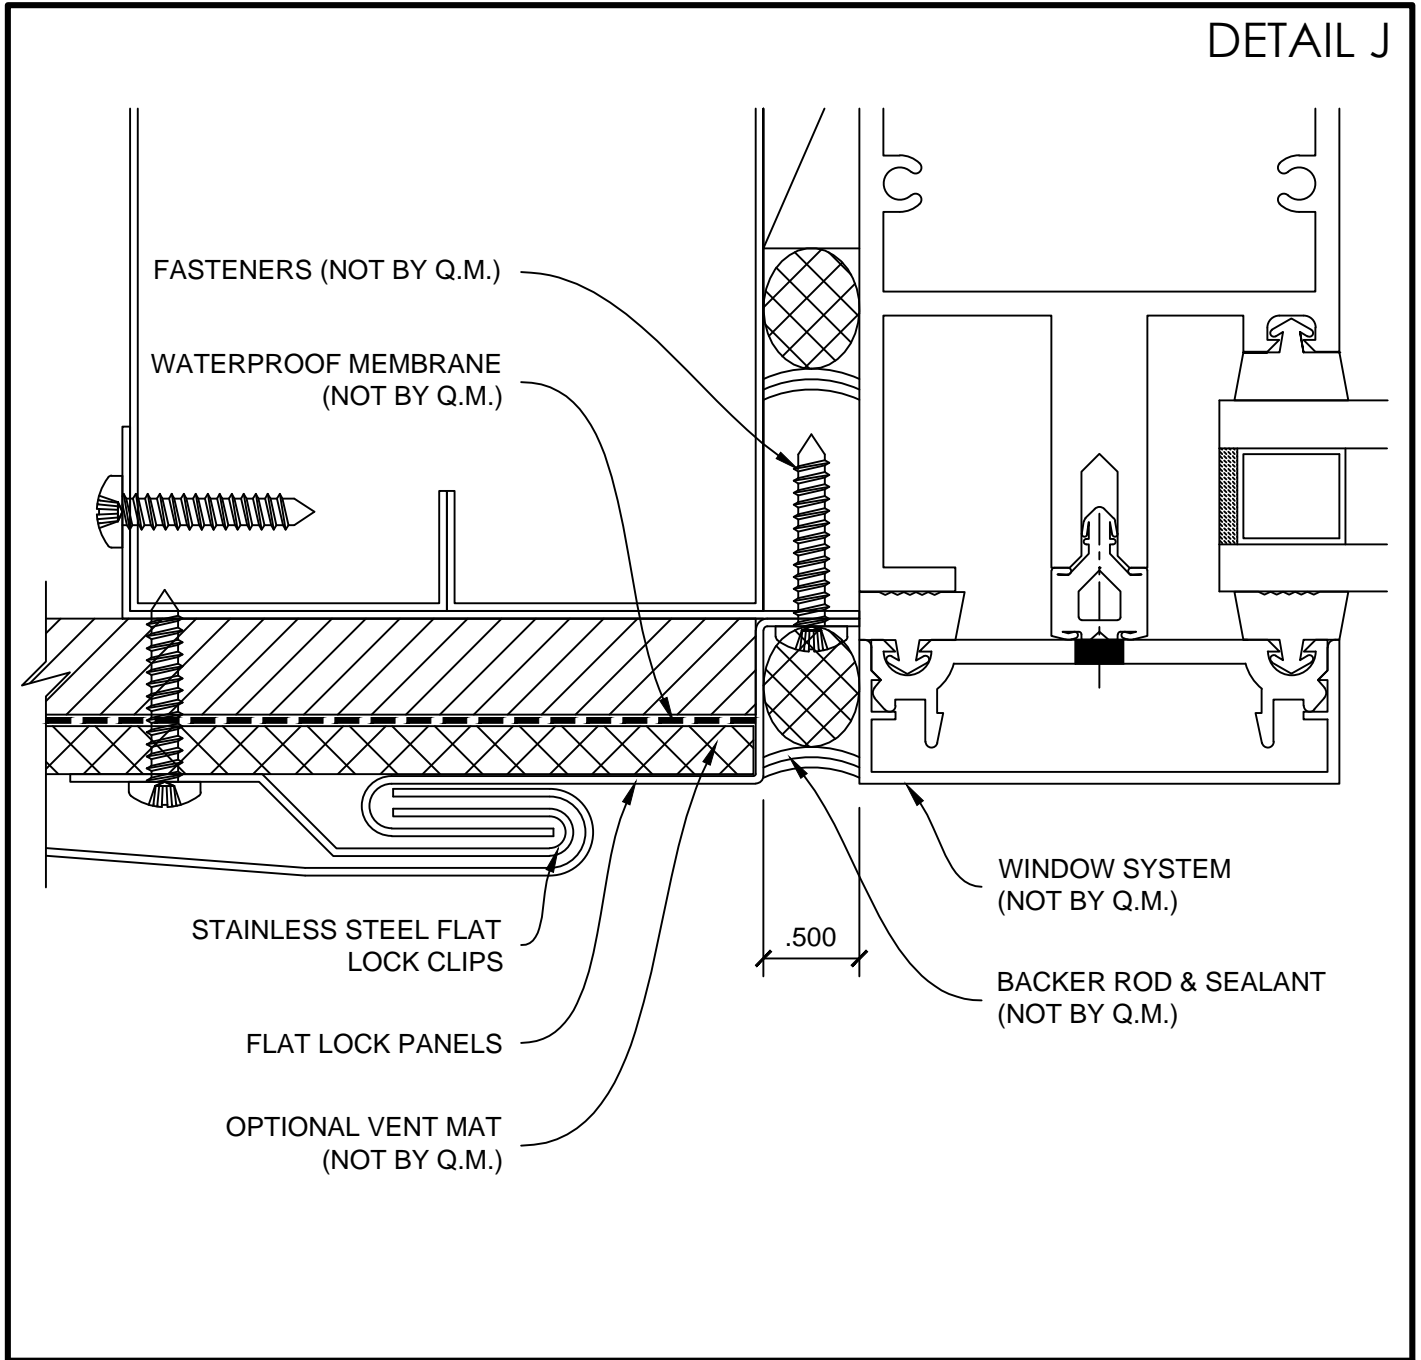

FLAT LOCK PANEL SYSTEM

TYPICAL VERTICAL DETAIL

AC-5000

TYPICAL HORIZONTAL DETAIL

COPING DETAIL

OUTSIDE CORNER DETAIL (1)

OUTSIDE CORNER DETAIL (2)

INSIDE CORNER DETAIL (1)

DETAIL F

INSIDE CORNER DETAIL (2)

DETAIL G

INSIDE CORNER DETAIL (3)

WINDOW JAMB DETAIL (1)

WINDOW JAMB DETAIL (2)

WINDOW HEAD DETAIL

WINDOW SILL DETAIL

BASE DETAIL