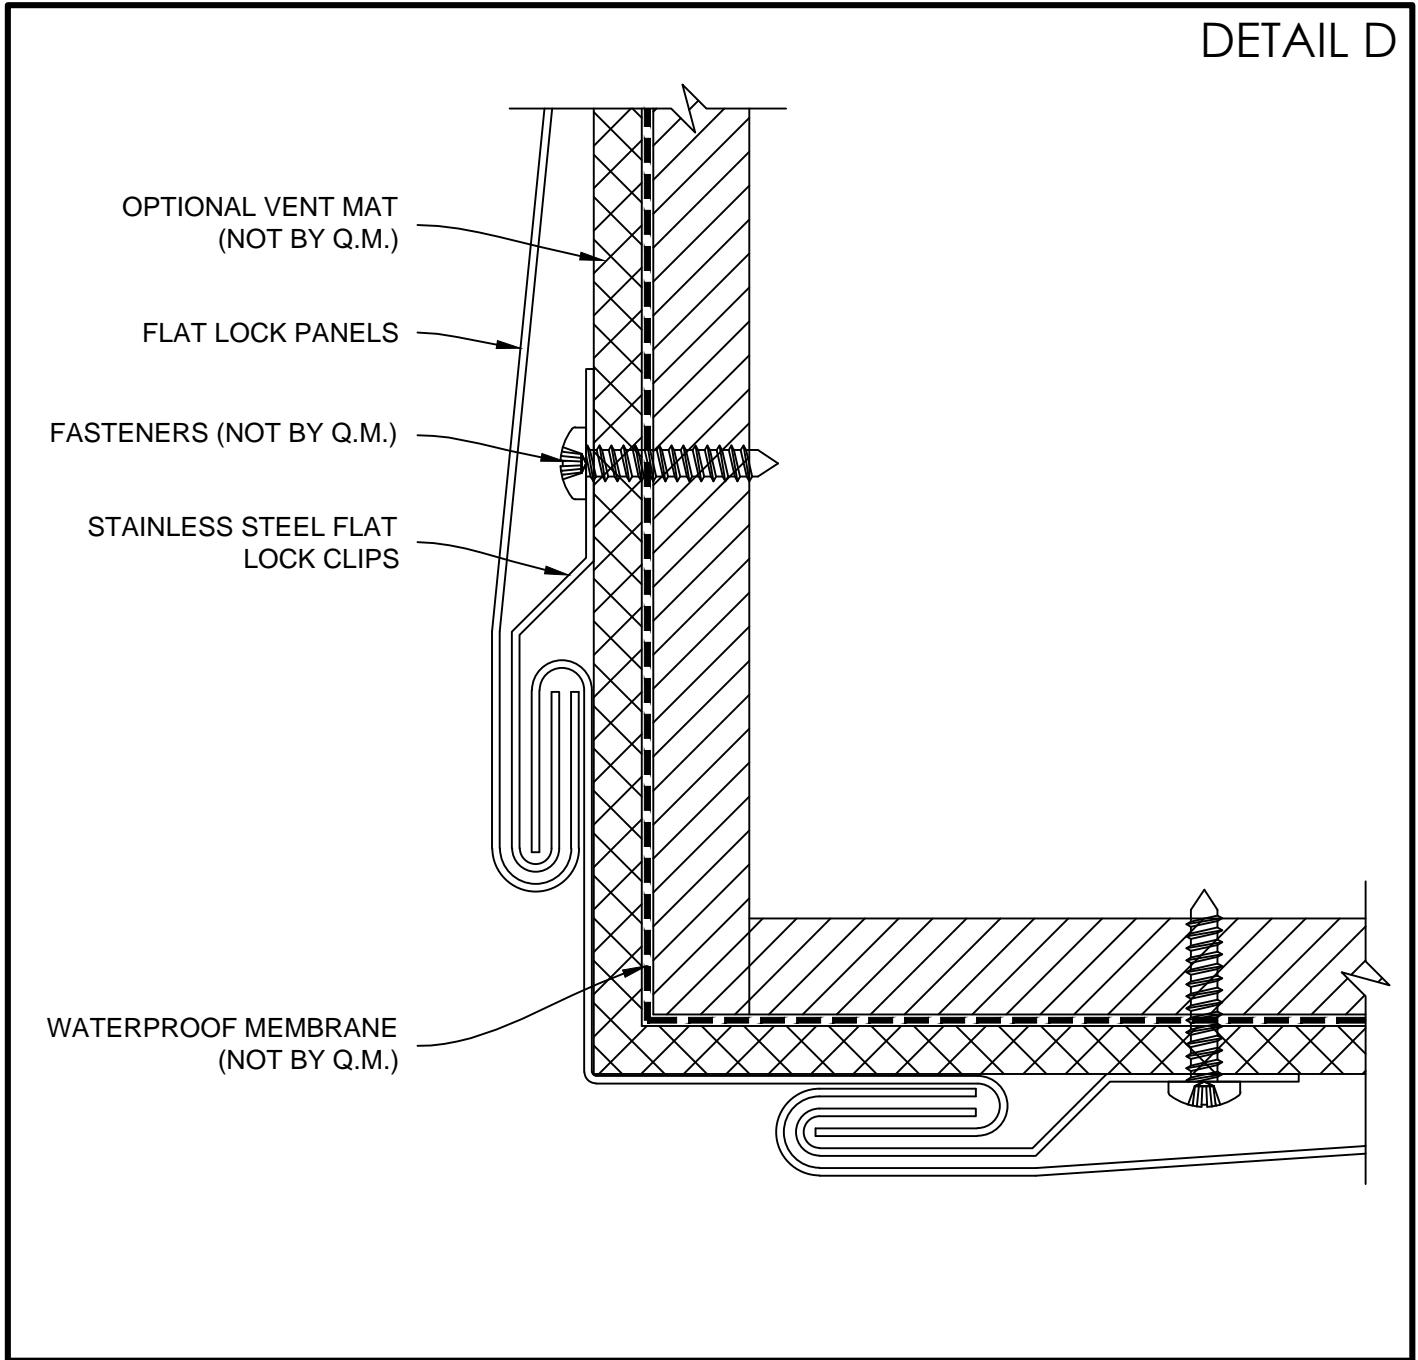

FLAT LOCK PANEL SYSTEM

TYPICAL VERTICAL DETAIL

AC-5000

TYPICAL HORIZONTAL DETAIL

COPING DETAIL

OUTSIDE CORNER DETAIL (1)

OUTSIDE CORNER DETAIL (2)

INSIDE CORNER DETAIL (1)

DETAIL F

INSIDE CORNER DETAIL (2)

DETAIL G

INSIDE CORNER DETAIL (3)

WINDOW JAMB DETAIL (1)

WINDOW JAMB DETAIL (2)

WINDOW HEAD DETAIL

WINDOW SILL DETAIL

BASE DETAIL