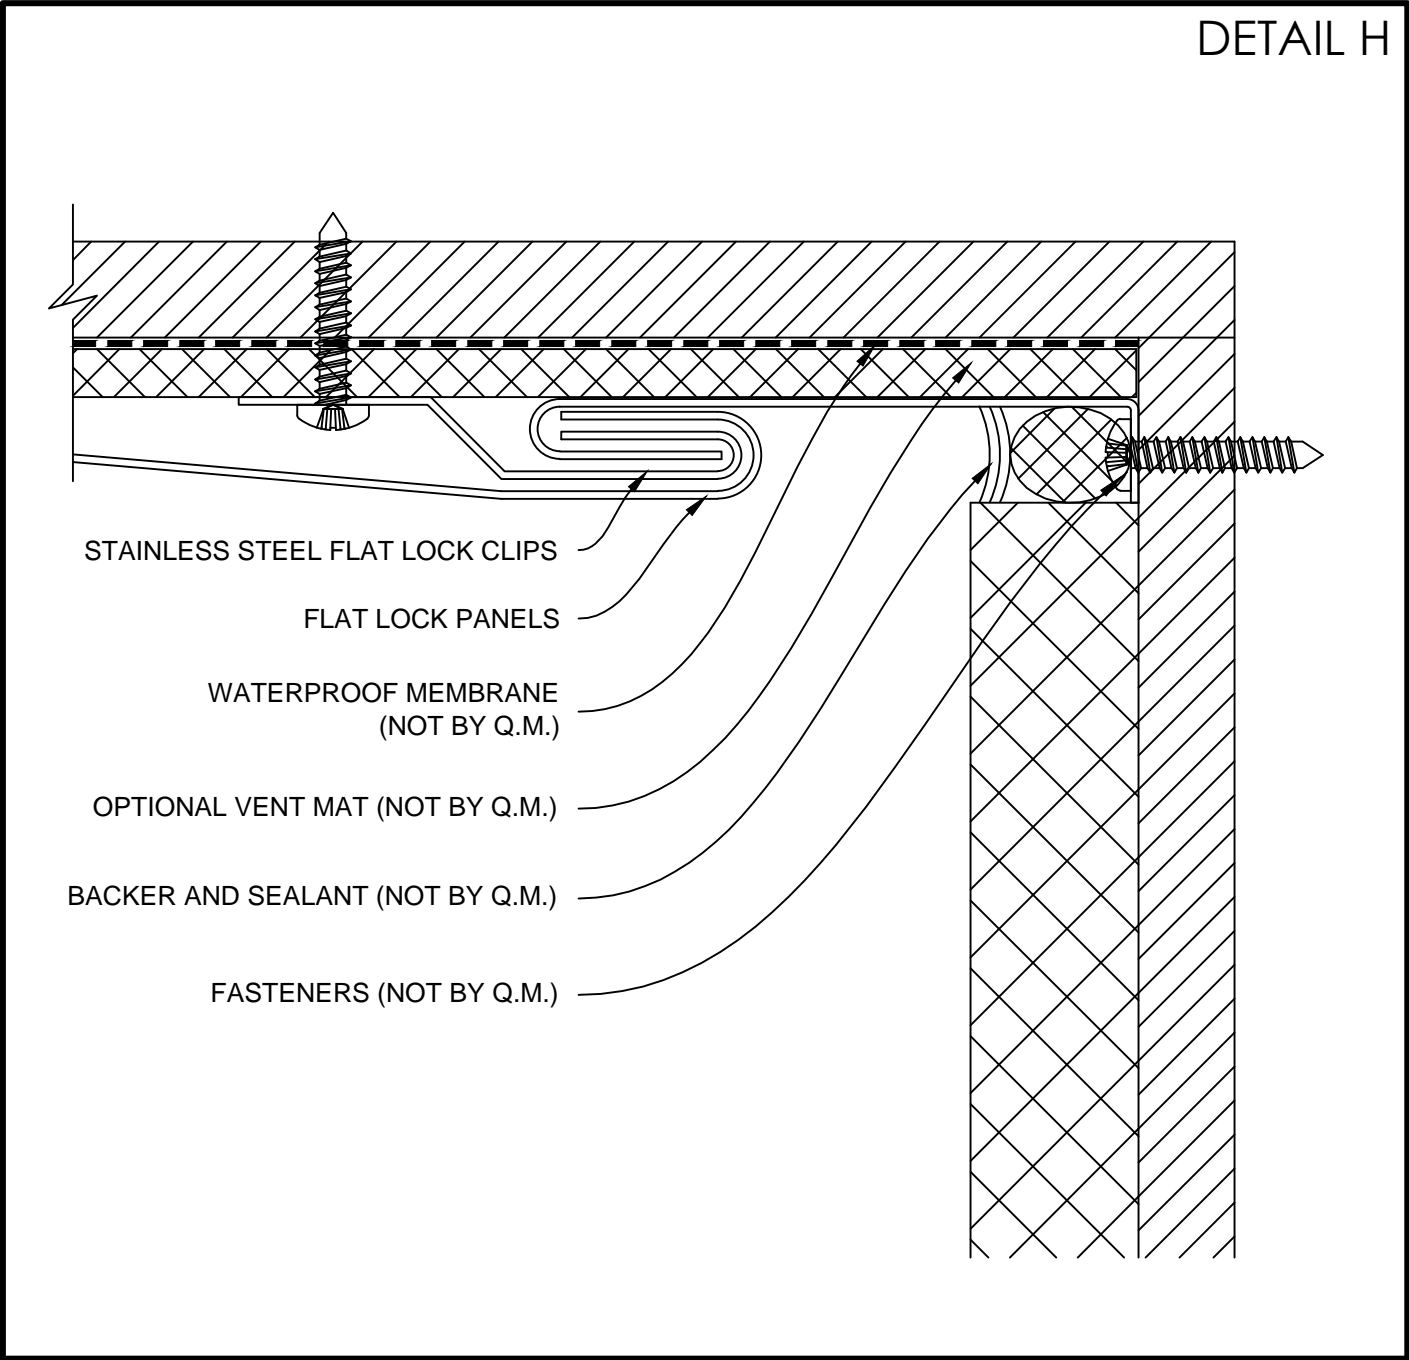

FLAT LOCK PANEL SYSTEM

TYPICAL VERTICAL DETAIL

AC-5000

TYPICAL HORIZONTAL DETAIL

COPING DETAIL

OUTSIDE CORNER DETAIL (1)

OUTSIDE CORNER DETAIL (2)

INSIDE CORNER DETAIL (1)

DETAIL F

INSIDE CORNER DETAIL (2)

DETAIL G

INSIDE CORNER DETAIL (3)

WINDOW JAMB DETAIL (1)

WINDOW JAMB DETAIL (2)

WINDOW HEAD DETAIL

WINDOW SILL DETAIL

BASE DETAIL