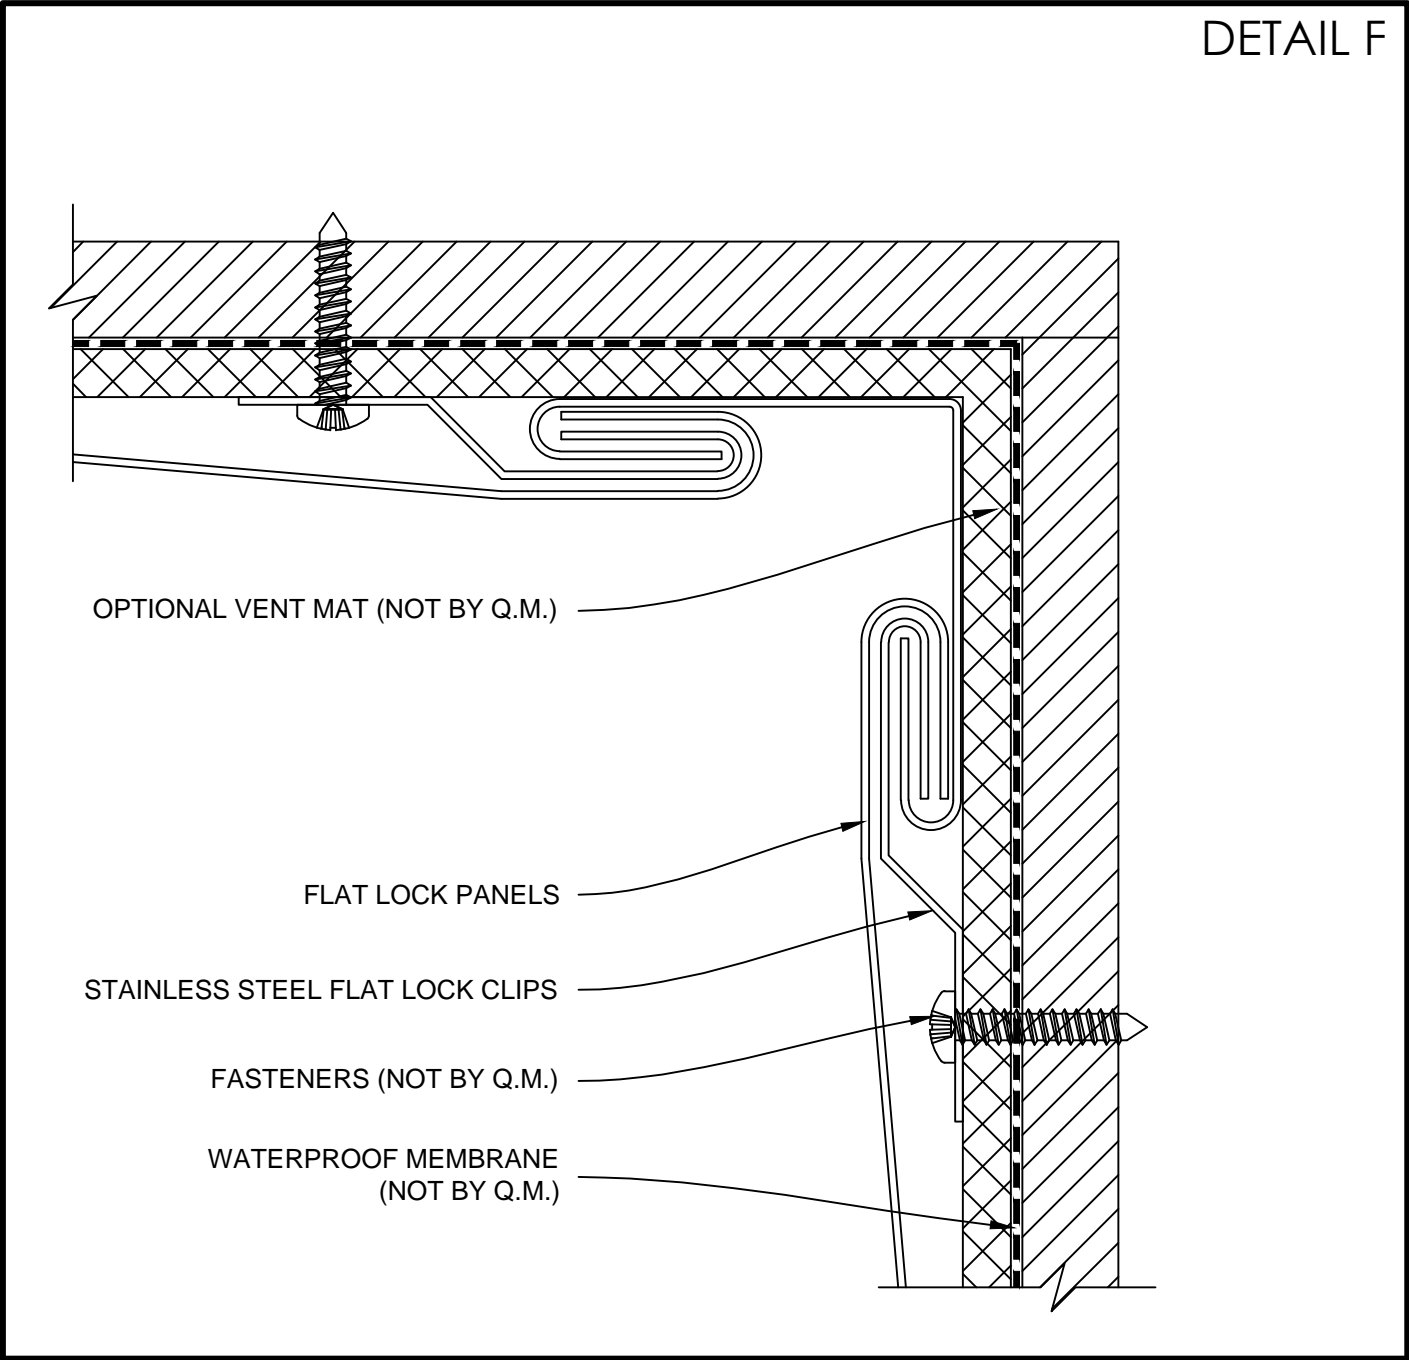

FLAT LOCK PANEL SYSTEM

TYPICAL VERTICAL DETAIL

AC-5000

TYPICAL HORIZONTAL DETAIL

COPING DETAIL

OUTSIDE CORNER DETAIL (1)

OUTSIDE CORNER DETAIL (2)

INSIDE CORNER DETAIL (1)

DETAIL F

INSIDE CORNER DETAIL (2)

DETAIL G

INSIDE CORNER DETAIL (3)

WINDOW JAMB DETAIL (1)

WINDOW JAMB DETAIL (2)

WINDOW HEAD DETAIL

WINDOW SILL DETAIL

BASE DETAIL