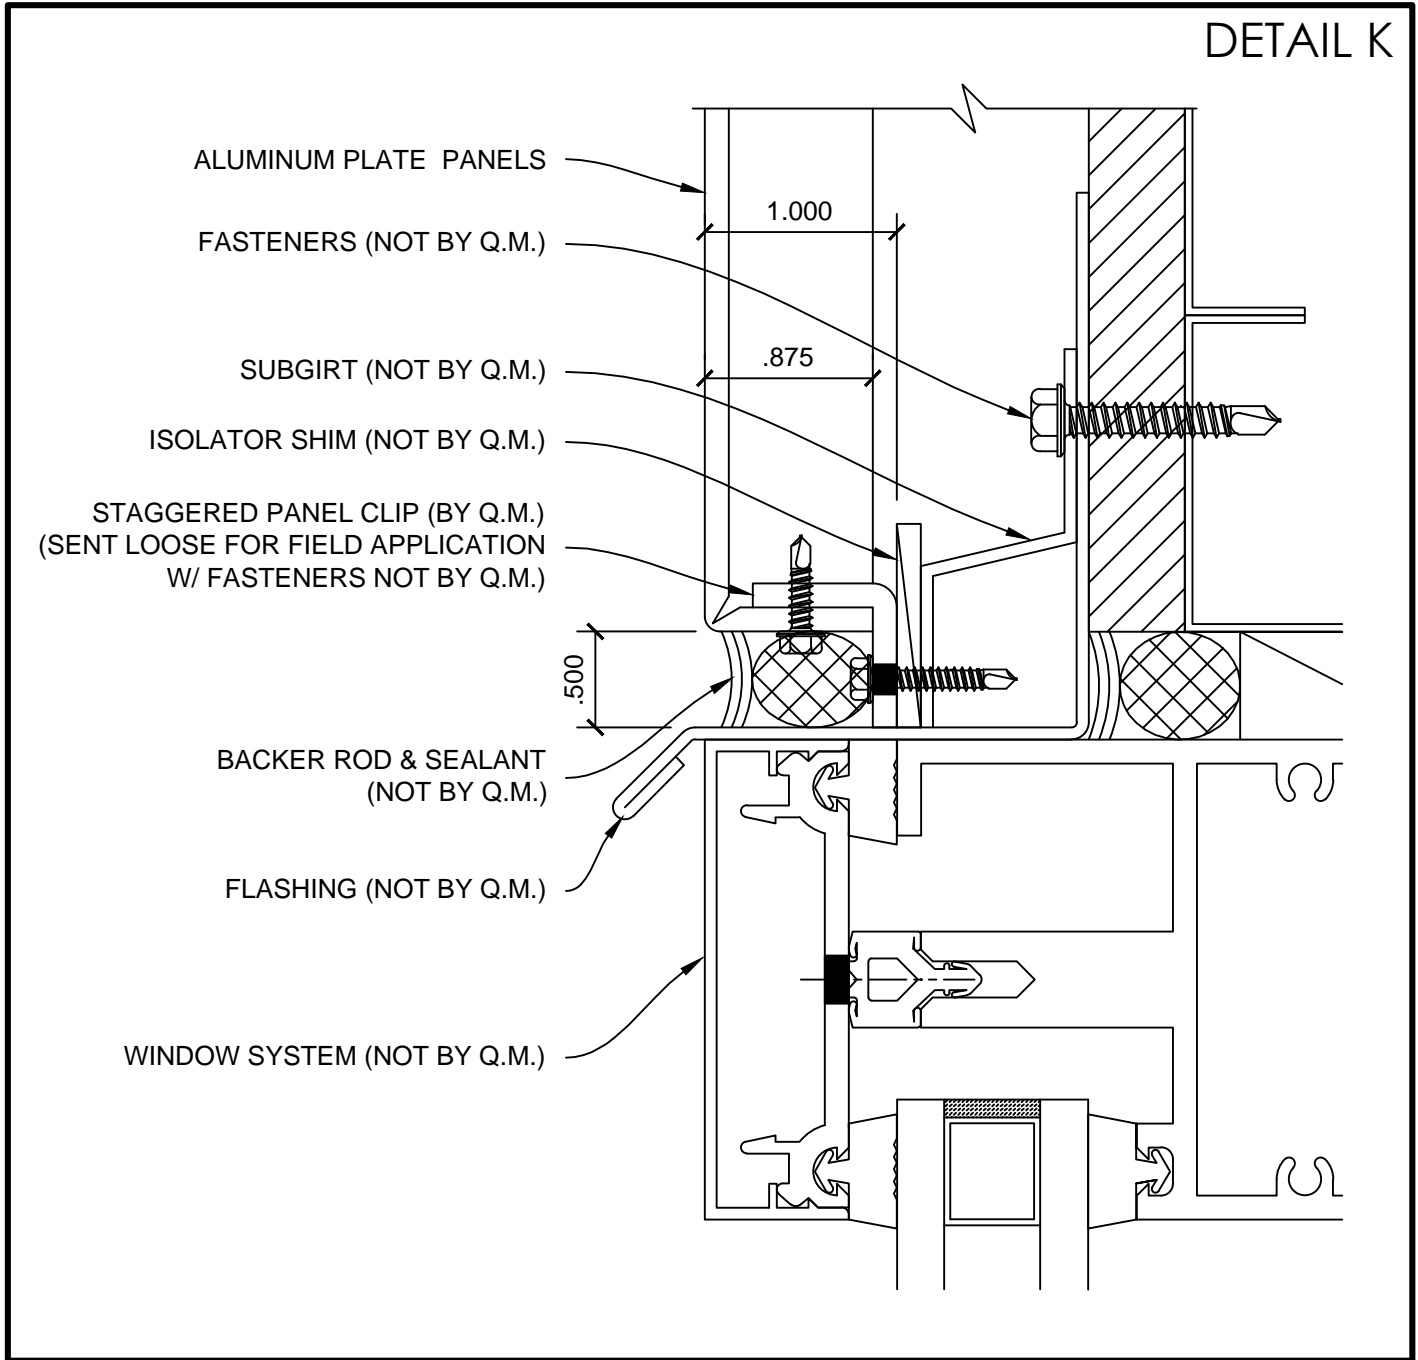

ALUMINUM PLATE PANEL SYSTEM (BACK ROUTED SHARP EDGE)

FASTENING JOINT DETAIL

AC-3100BR

NON-FASTENING JOINT DETAIL

COPING DETAIL (1)

COPING DETAIL (2)

COPING DETAIL (3)

OUTSIDE CORNER DETAIL (1)

OUTSIDE CORNER DETAIL (2)

SOFFIT DETAIL

WINDOW JAMB DETAIL

WINDOW HEAD DETAIL

WINDOW SILL DETAIL

GLAZED PANEL DETAIL (1)

GLAZED PANEL DETAIL (2)

AC-3100BR

BASE DETAIL

INSIDE CORNER DETAIL (1)

DETAIL Q

INSIDE CORNER DETAIL (2)

DETAIL R

INSIDE CORNER DETAIL (3)

ALUMINUM PLATE PANEL SYSTEM (BACK ROUTED SHARP EDGE)
INSTALLATION GUIDE