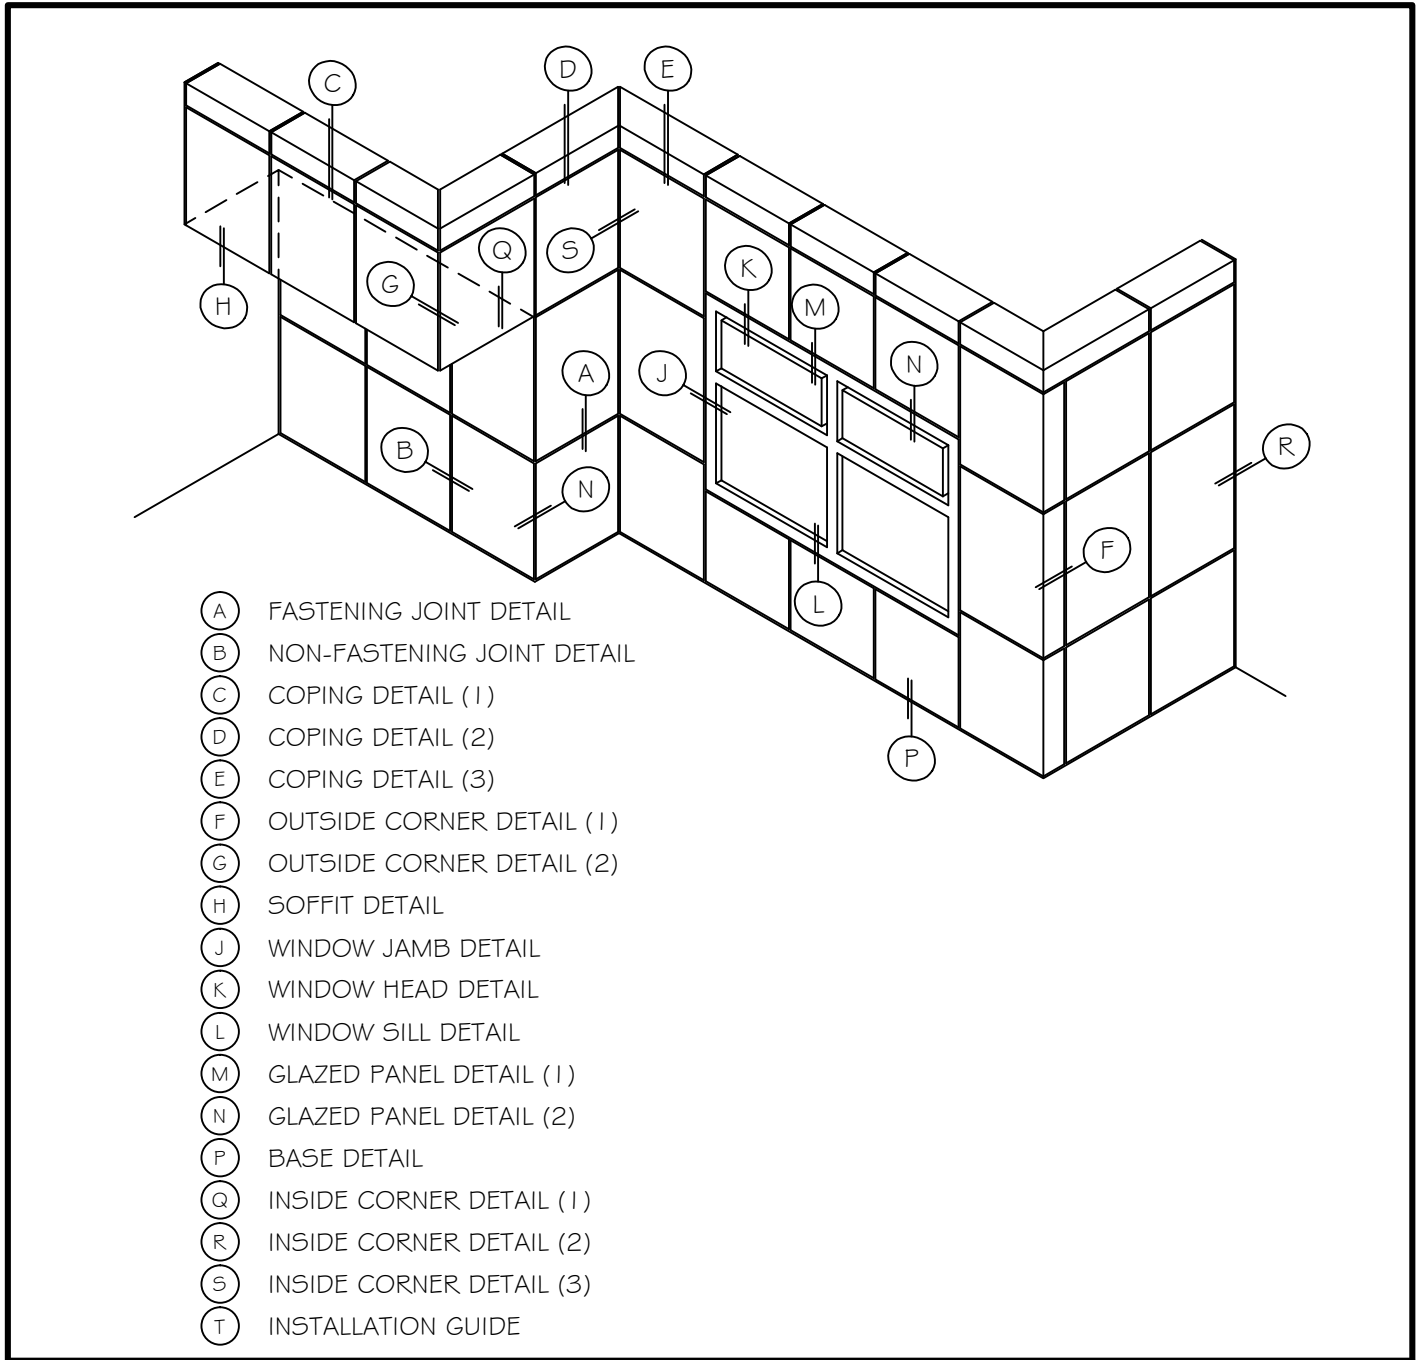

ALUMINUM PLATE PANEL SYSTEM (BACK ROUTED SHARP EDGE)

FASTENING JOINT DETAIL

AC-3100BR

NON-FASTENING JOINT DETAIL

COPING DETAIL (1)

COPING DETAIL (2)

COPING DETAIL (3)

OUTSIDE CORNER DETAIL (1)

OUTSIDE CORNER DETAIL (2)

SOFFIT DETAIL

WINDOW JAMB DETAIL

WINDOW HEAD DETAIL

WINDOW SILL DETAIL

GLAZED PANEL DETAIL (1)

GLAZED PANEL DETAIL (2)

AC-3100BR

BASE DETAIL

INSIDE CORNER DETAIL (1)

DETAIL Q

INSIDE CORNER DETAIL (2)

DETAIL R

INSIDE CORNER DETAIL (3)

ALUMINUM PLATE PANEL SYSTEM (BACK ROUTED SHARP EDGE)
INSTALLATION GUIDE