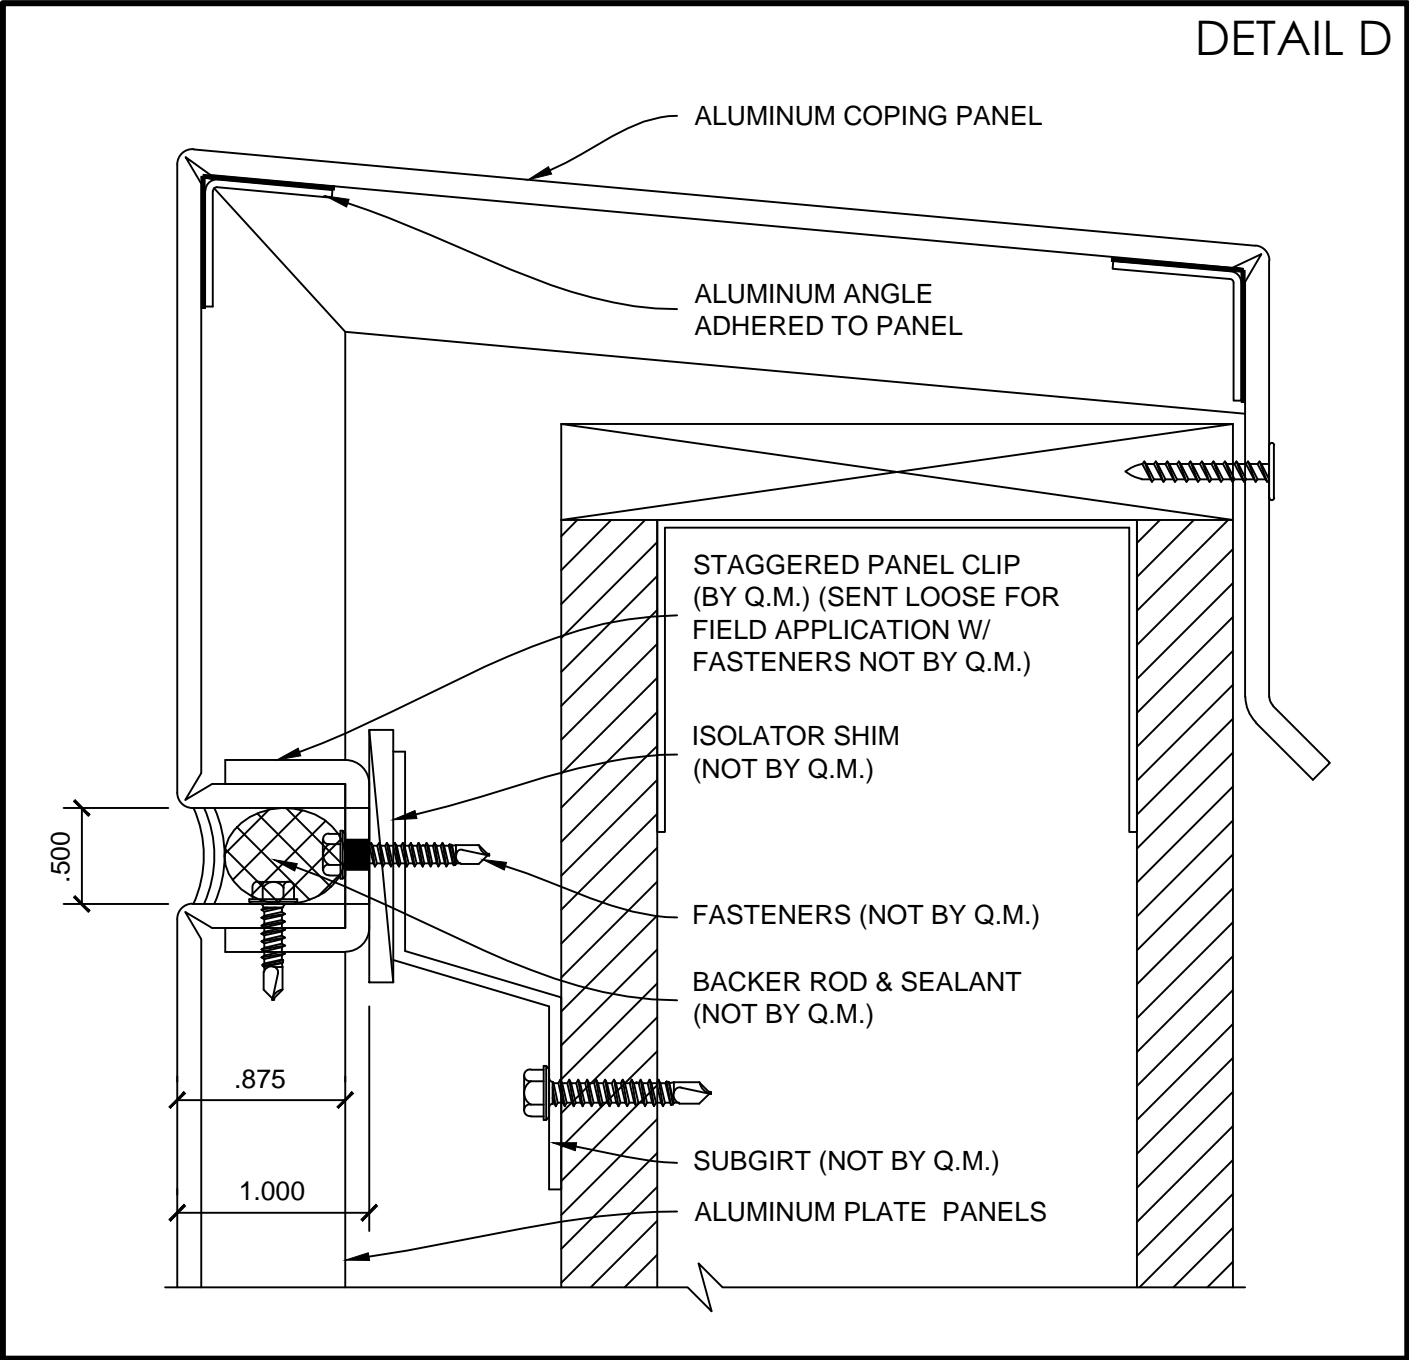

ALUMINUM PLATE PANEL SYSTEM (BACK ROUTED SHARP EDGE)

FASTENING JOINT DETAIL

AC-3100BR

NON-FASTENING JOINT DETAIL

COPING DETAIL (1)

COPING DETAIL (2)

COPING DETAIL (3)

OUTSIDE CORNER DETAIL (1)

OUTSIDE CORNER DETAIL (2)

SOFFIT DETAIL

WINDOW JAMB DETAIL

WINDOW HEAD DETAIL

WINDOW SILL DETAIL

GLAZED PANEL DETAIL (1)

GLAZED PANEL DETAIL (2)

AC-3100BR

BASE DETAIL

INSIDE CORNER DETAIL (1)

DETAIL Q

INSIDE CORNER DETAIL (2)

DETAIL R

INSIDE CORNER DETAIL (3)

ALUMINUM PLATE PANEL SYSTEM (BACK ROUTED SHARP EDGE)
INSTALLATION GUIDE