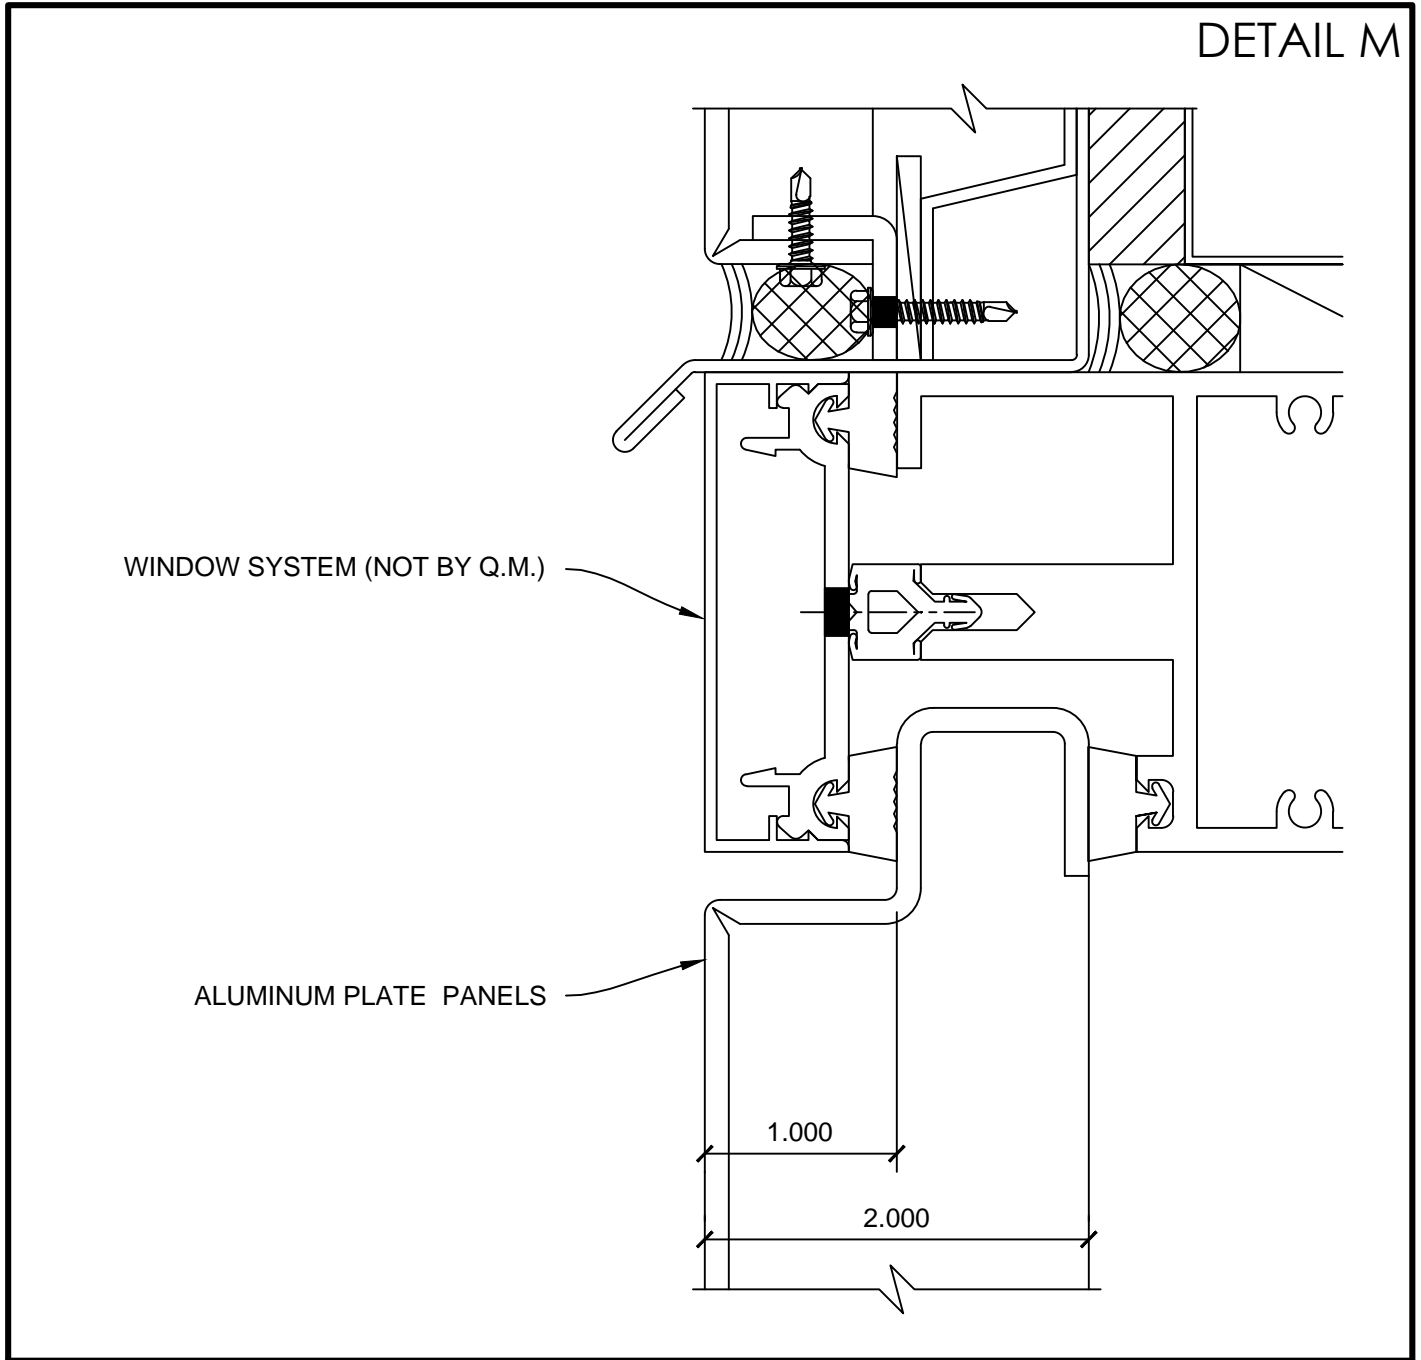

ALUMINUM PLATE PANEL SYSTEM (BACK ROUTED SHARP EDGE)

FASTENING JOINT DETAIL

AC-3100BR

NON-FASTENING JOINT DETAIL

COPING DETAIL (1)

COPING DETAIL (2)

COPING DETAIL (3)

OUTSIDE CORNER DETAIL (1)

OUTSIDE CORNER DETAIL (2)

SOFFIT DETAIL

WINDOW JAMB DETAIL

WINDOW HEAD DETAIL

WINDOW SILL DETAIL

GLAZED PANEL DETAIL (1)

GLAZED PANEL DETAIL (2)

AC-3100BR

BASE DETAIL

INSIDE CORNER DETAIL (1)

DETAIL Q

INSIDE CORNER DETAIL (2)

DETAIL R

INSIDE CORNER DETAIL (3)

ALUMINUM PLATE PANEL SYSTEM (BACK ROUTED SHARP EDGE)
INSTALLATION GUIDE