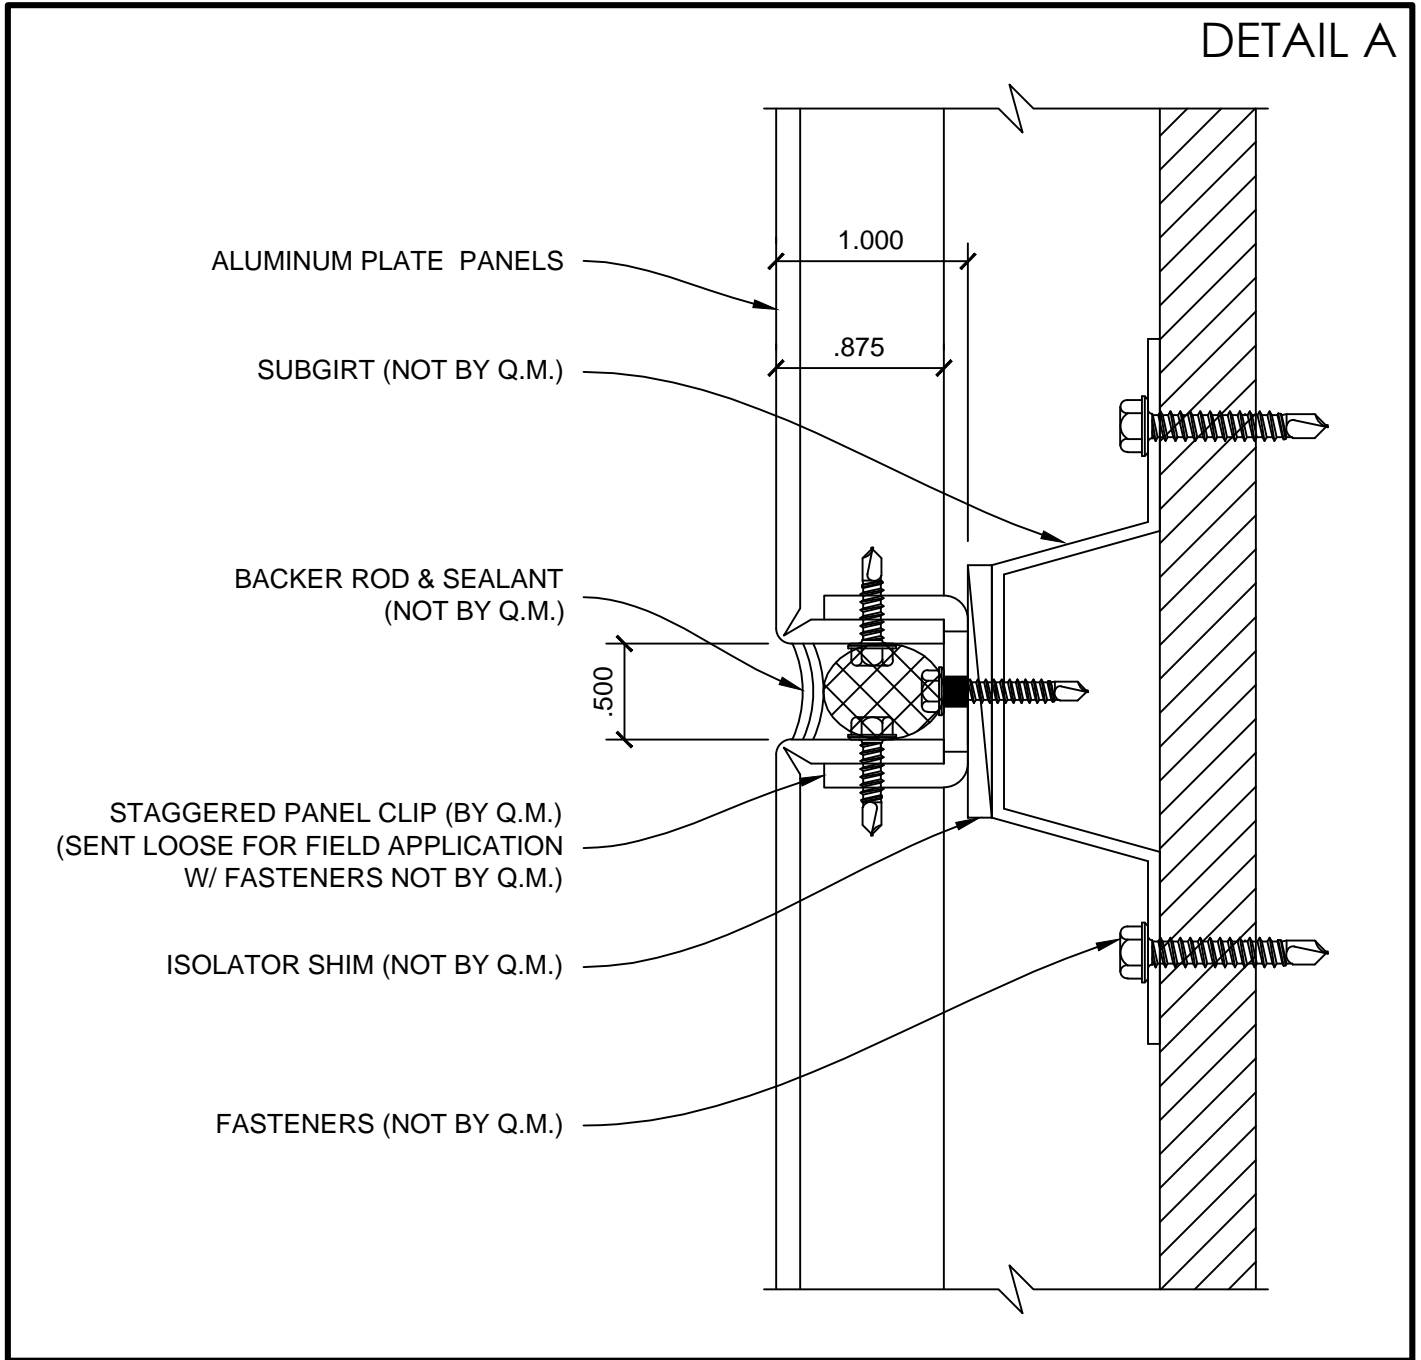

ALUMINUM PLATE PANEL SYSTEM (BACK ROUTED SHARP EDGE)

FASTENING JOINT DETAIL

AC-3100BR

NON-FASTENING JOINT DETAIL

COPING DETAIL (1)

COPING DETAIL (2)

COPING DETAIL (3)

OUTSIDE CORNER DETAIL (1)

OUTSIDE CORNER DETAIL (2)

SOFFIT DETAIL

WINDOW JAMB DETAIL

WINDOW HEAD DETAIL

WINDOW SILL DETAIL

GLAZED PANEL DETAIL (1)

GLAZED PANEL DETAIL (2)

AC-3100BR

BASE DETAIL

INSIDE CORNER DETAIL (1)

DETAIL Q

INSIDE CORNER DETAIL (2)

DETAIL R

INSIDE CORNER DETAIL (3)

ALUMINUM PLATE PANEL SYSTEM (BACK ROUTED SHARP EDGE)
INSTALLATION GUIDE