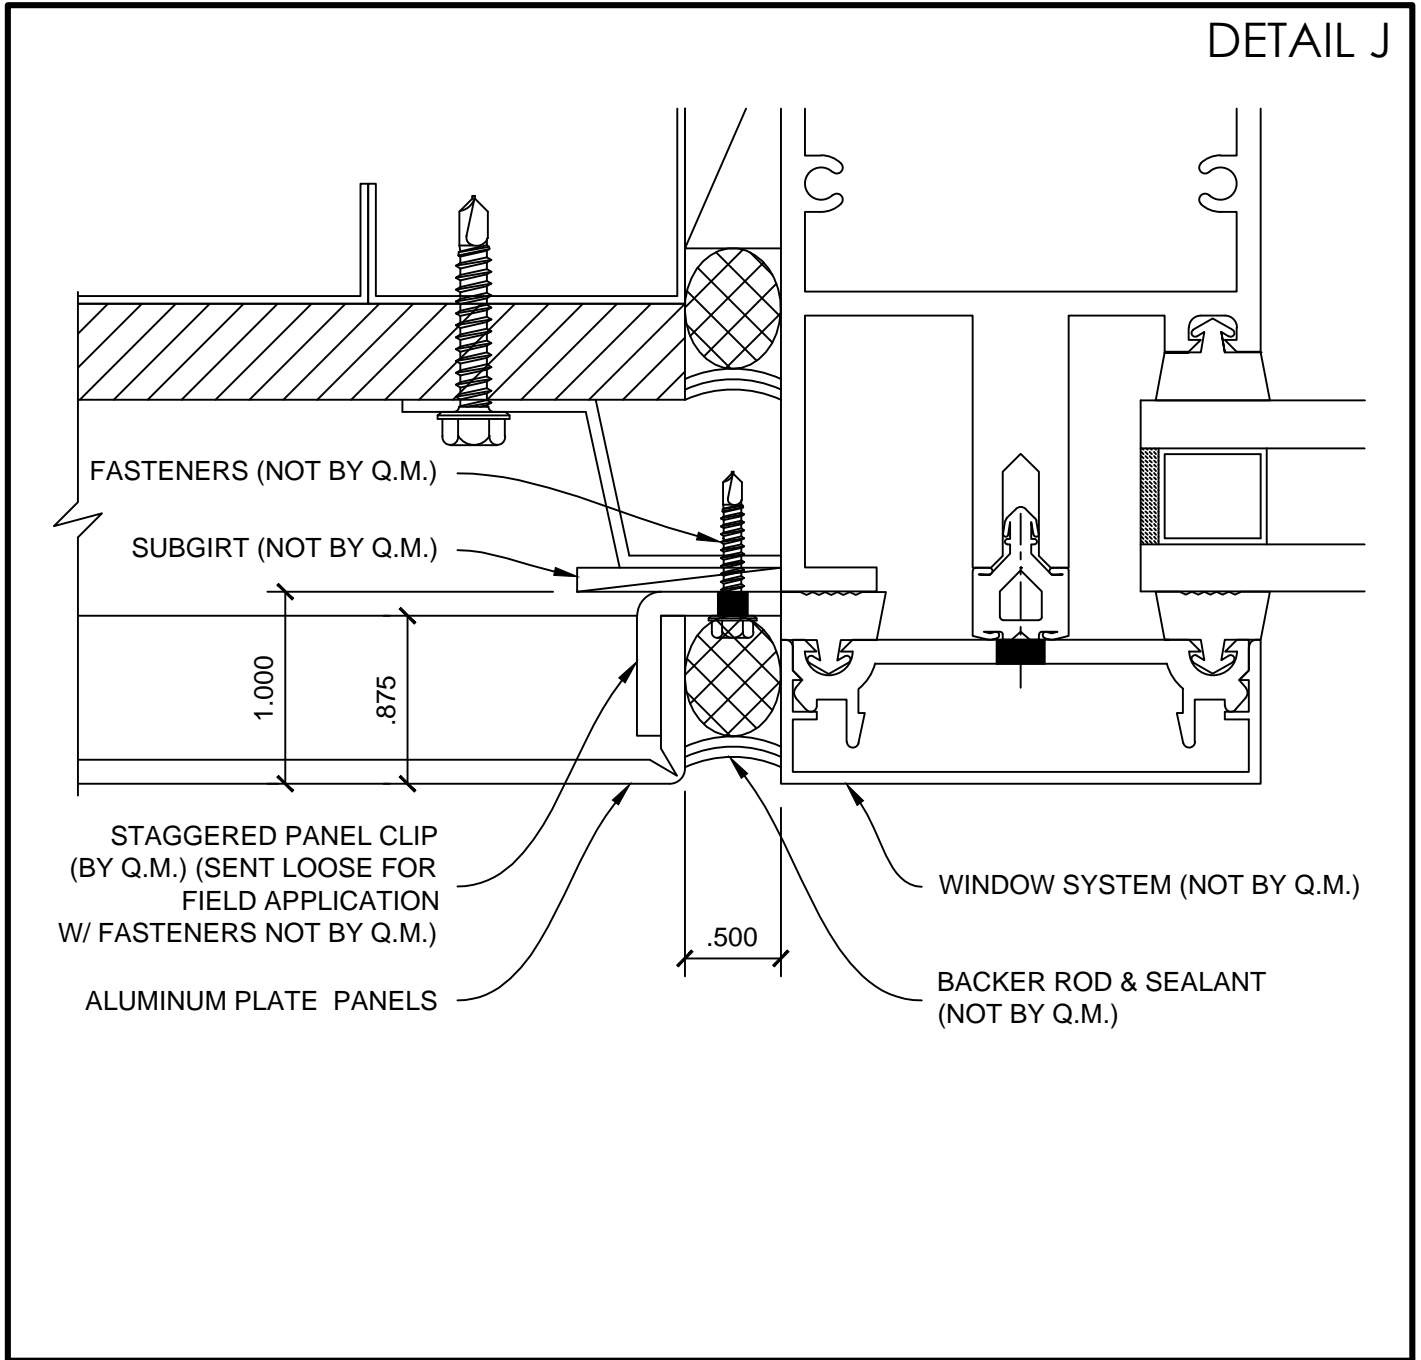

ALUMINUM PLATE PANEL SYSTEM (BACK ROUTED SHARP EDGE)

FASTENING JOINT DETAIL

AC-3100BR

NON-FASTENING JOINT DETAIL

COPING DETAIL (1)

COPING DETAIL (2)

COPING DETAIL (3)

OUTSIDE CORNER DETAIL (1)

OUTSIDE CORNER DETAIL (2)

SOFFIT DETAIL

WINDOW JAMB DETAIL

WINDOW HEAD DETAIL

WINDOW SILL DETAIL

GLAZED PANEL DETAIL (1)

GLAZED PANEL DETAIL (2)

AC-3100BR

BASE DETAIL

INSIDE CORNER DETAIL (1)

DETAIL Q

INSIDE CORNER DETAIL (2)

DETAIL R

INSIDE CORNER DETAIL (3)

ALUMINUM PLATE PANEL SYSTEM (BACK ROUTED SHARP EDGE)
INSTALLATION GUIDE