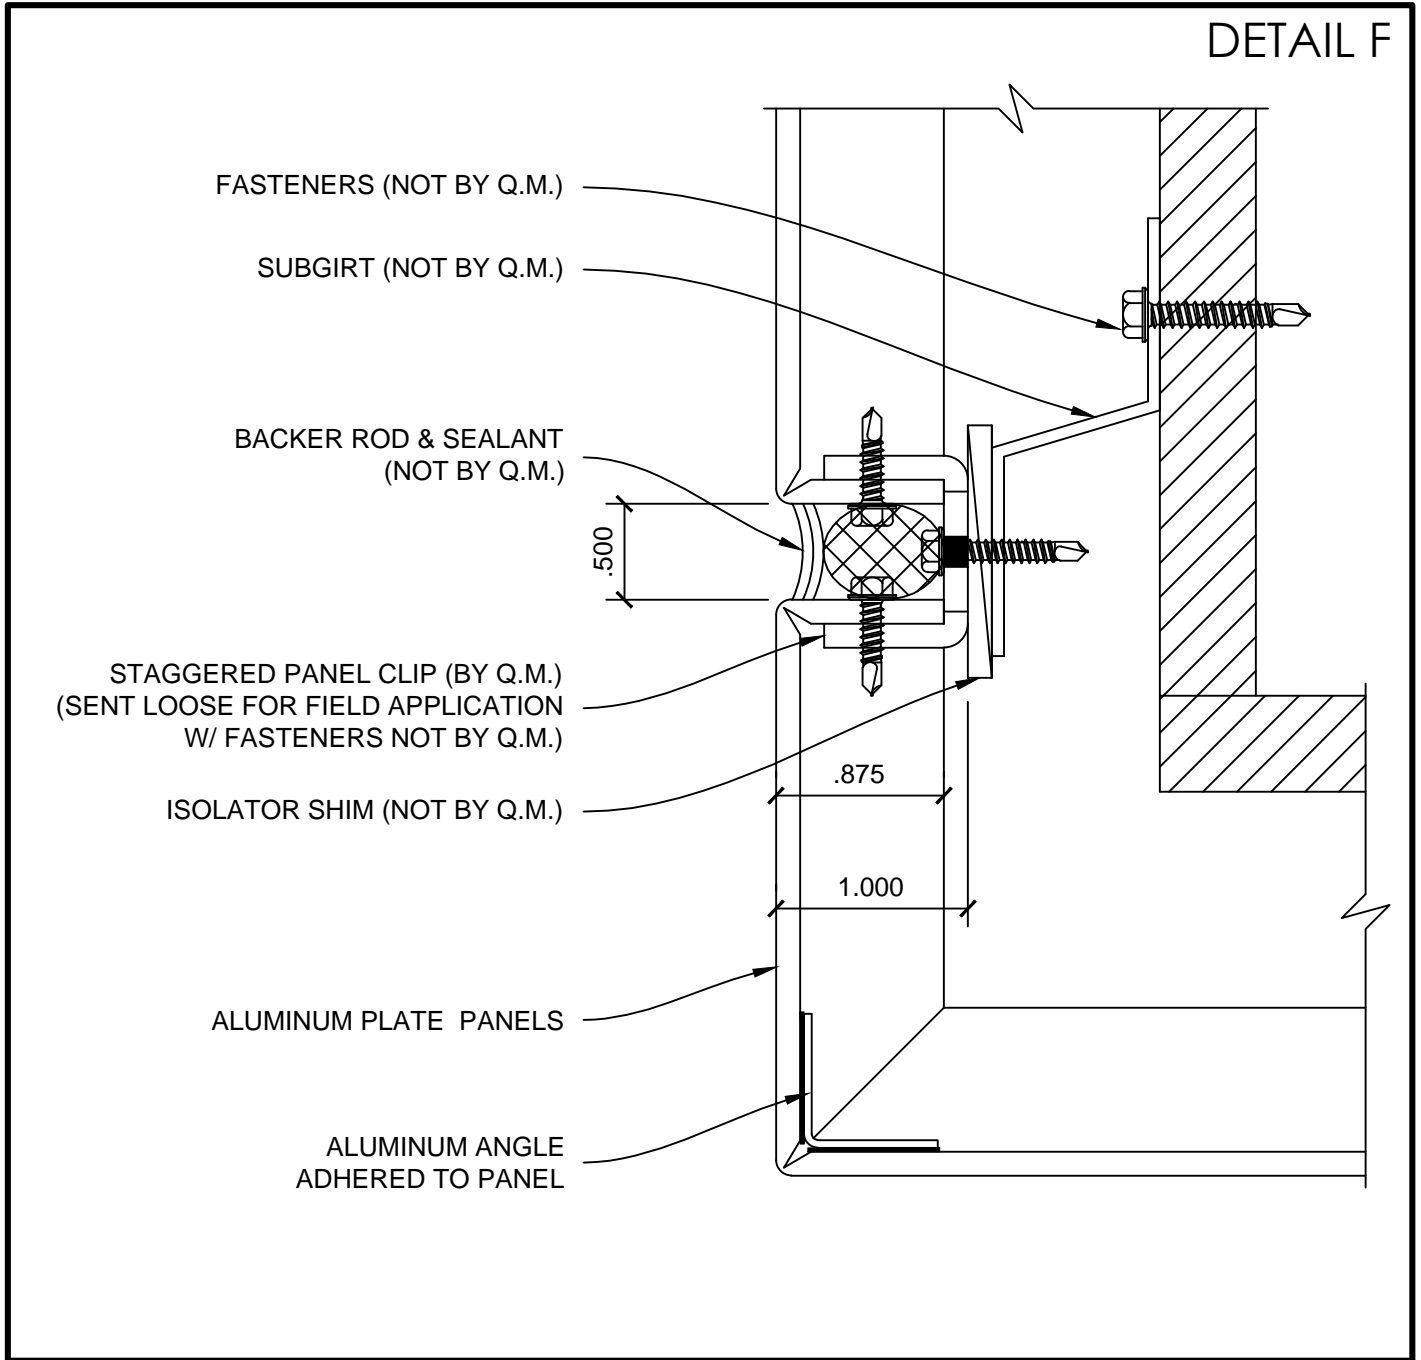

ALUMINUM PLATE PANEL SYSTEM (BACK ROUTED SHARP EDGE)

FASTENING JOINT DETAIL

AC-3100BR

NON-FASTENING JOINT DETAIL

COPING DETAIL (1)

COPING DETAIL (2)

COPING DETAIL (3)

OUTSIDE CORNER DETAIL (1)

OUTSIDE CORNER DETAIL (2)

SOFFIT DETAIL

WINDOW JAMB DETAIL

WINDOW HEAD DETAIL

WINDOW SILL DETAIL

GLAZED PANEL DETAIL (1)

GLAZED PANEL DETAIL (2)

AC-3100BR

BASE DETAIL

INSIDE CORNER DETAIL (1)

DETAIL Q

INSIDE CORNER DETAIL (2)

DETAIL R

INSIDE CORNER DETAIL (3)

ALUMINUM PLATE PANEL SYSTEM (BACK ROUTED SHARP EDGE)
INSTALLATION GUIDE