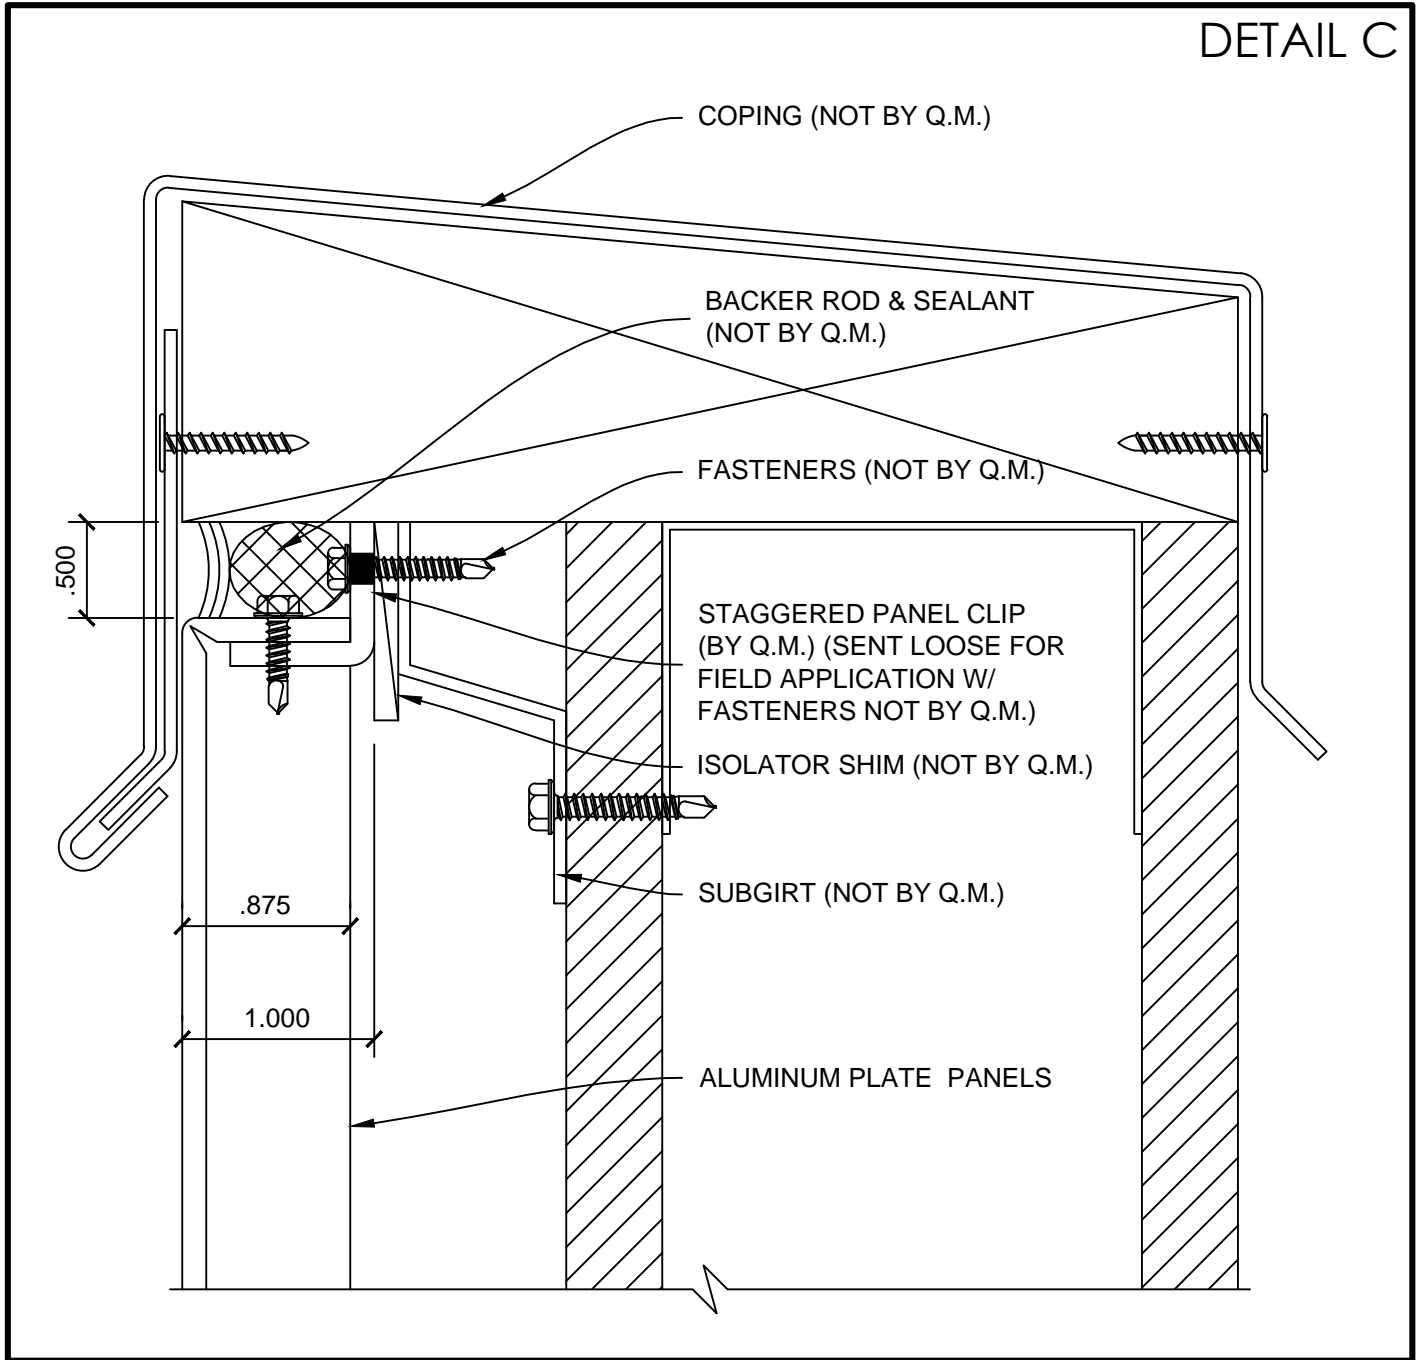

ALUMINUM PLATE PANEL SYSTEM (BACK ROUTED SHARP EDGE)

FASTENING JOINT DETAIL

AC-3100BR

NON-FASTENING JOINT DETAIL

COPING DETAIL (1)

COPING DETAIL (2)

COPING DETAIL (3)

OUTSIDE CORNER DETAIL (1)

OUTSIDE CORNER DETAIL (2)

SOFFIT DETAIL

WINDOW JAMB DETAIL

WINDOW HEAD DETAIL

WINDOW SILL DETAIL

GLAZED PANEL DETAIL (1)

GLAZED PANEL DETAIL (2)

AC-3100BR

BASE DETAIL

INSIDE CORNER DETAIL (1)

DETAIL Q

INSIDE CORNER DETAIL (2)

DETAIL R

INSIDE CORNER DETAIL (3)

ALUMINUM PLATE PANEL SYSTEM (BACK ROUTED SHARP EDGE)
INSTALLATION GUIDE