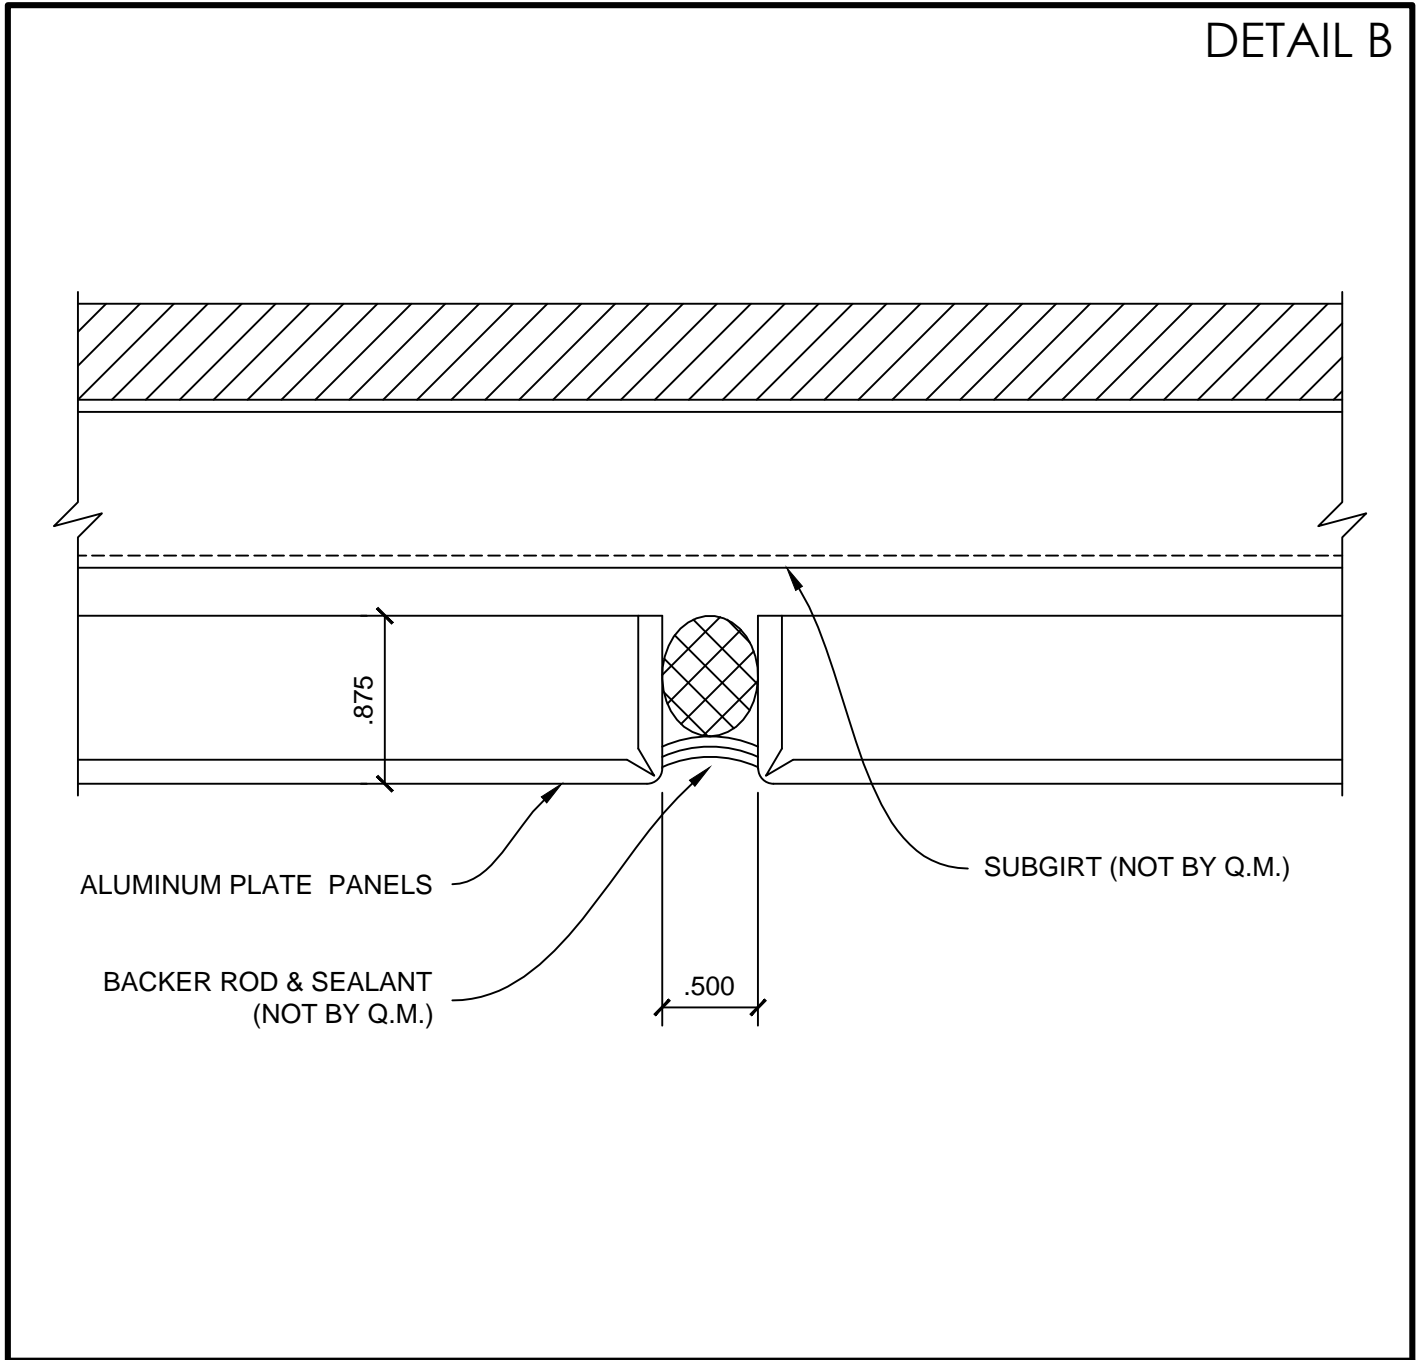

ALUMINUM PLATE PANEL SYSTEM (BACK ROUTED SHARP EDGE)

FASTENING JOINT DETAIL

AC-3100BR

NON-FASTENING JOINT DETAIL

COPING DETAIL (1)

COPING DETAIL (2)

COPING DETAIL (3)

OUTSIDE CORNER DETAIL (1)

OUTSIDE CORNER DETAIL (2)

SOFFIT DETAIL

WINDOW JAMB DETAIL

WINDOW HEAD DETAIL

WINDOW SILL DETAIL

GLAZED PANEL DETAIL (1)

GLAZED PANEL DETAIL (2)

AC-3100BR

BASE DETAIL

INSIDE CORNER DETAIL (1)

DETAIL Q

INSIDE CORNER DETAIL (2)

DETAIL R

INSIDE CORNER DETAIL (3)

ALUMINUM PLATE PANEL SYSTEM (BACK ROUTED SHARP EDGE)
INSTALLATION GUIDE