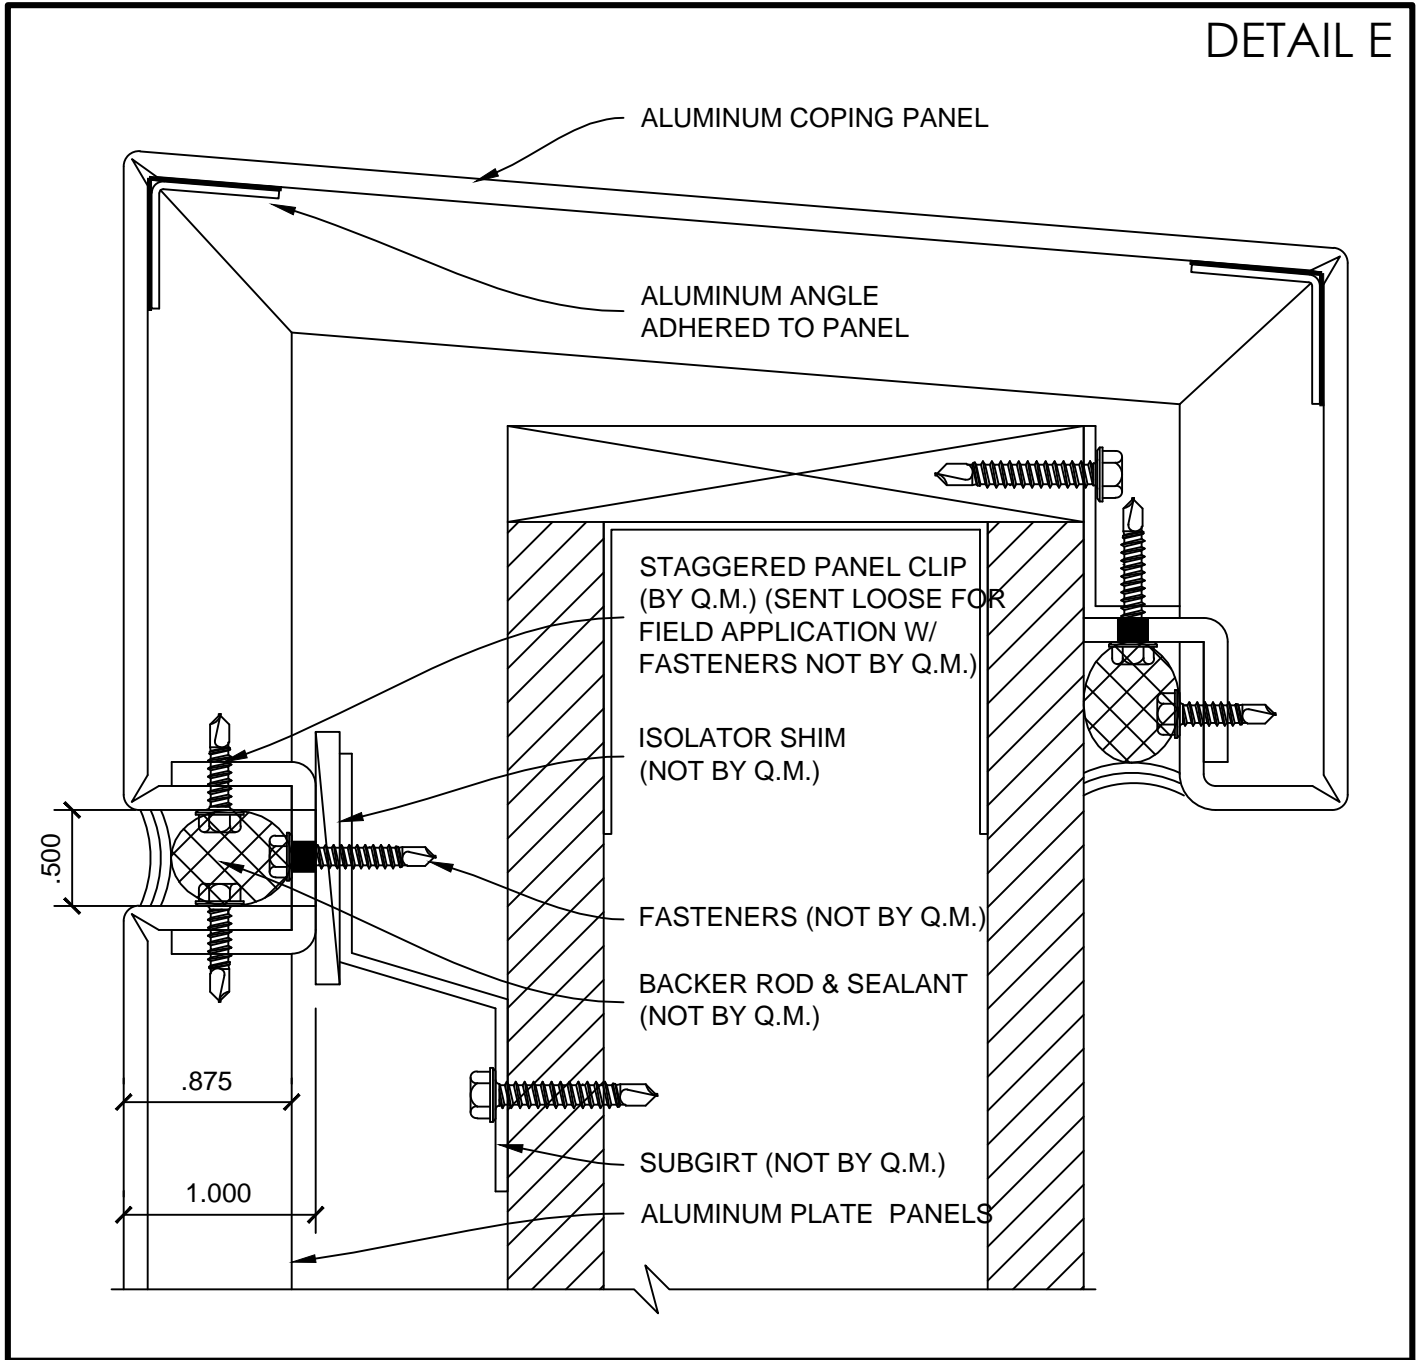

ALUMINUM PLATE PANEL SYSTEM (BACK ROUTED SHARP EDGE)

FASTENING JOINT DETAIL

AC-3100BR

NON-FASTENING JOINT DETAIL

COPING DETAIL (1)

COPING DETAIL (2)

COPING DETAIL (3)

OUTSIDE CORNER DETAIL (1)

OUTSIDE CORNER DETAIL (2)

SOFFIT DETAIL

WINDOW JAMB DETAIL

WINDOW HEAD DETAIL

WINDOW SILL DETAIL

GLAZED PANEL DETAIL (1)

GLAZED PANEL DETAIL (2)

AC-3100BR

BASE DETAIL

INSIDE CORNER DETAIL (1)

DETAIL Q

INSIDE CORNER DETAIL (2)

DETAIL R

INSIDE CORNER DETAIL (3)

ALUMINUM PLATE PANEL SYSTEM (BACK ROUTED SHARP EDGE)
INSTALLATION GUIDE