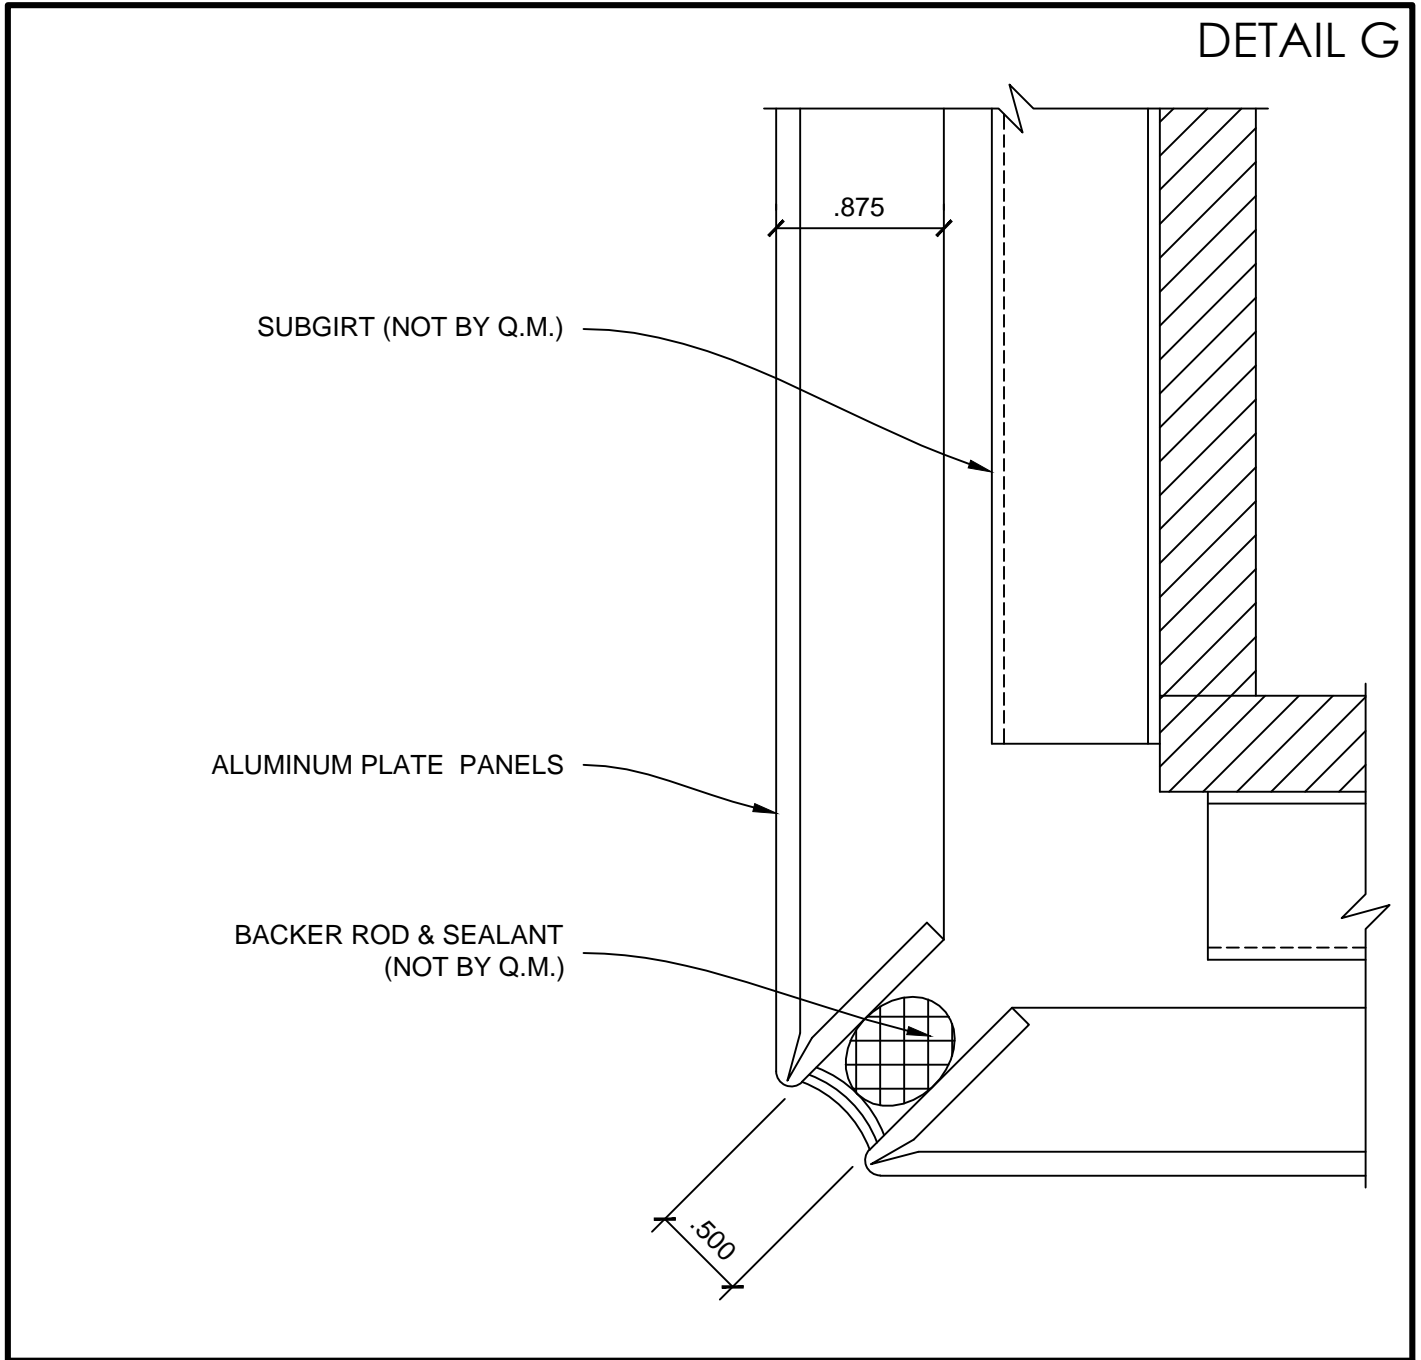

ALUMINUM PLATE PANEL SYSTEM (BACK ROUTED SHARP EDGE)

FASTENING JOINT DETAIL

AC-3100BR

NON-FASTENING JOINT DETAIL

COPING DETAIL (1)

COPING DETAIL (2)

COPING DETAIL (3)

OUTSIDE CORNER DETAIL (1)

OUTSIDE CORNER DETAIL (2)

SOFFIT DETAIL

WINDOW JAMB DETAIL

WINDOW HEAD DETAIL

WINDOW SILL DETAIL

GLAZED PANEL DETAIL (1)

GLAZED PANEL DETAIL (2)

AC-3100BR

BASE DETAIL

INSIDE CORNER DETAIL (1)

DETAIL Q

INSIDE CORNER DETAIL (2)

DETAIL R

INSIDE CORNER DETAIL (3)

ALUMINUM PLATE PANEL SYSTEM (BACK ROUTED SHARP EDGE)
INSTALLATION GUIDE