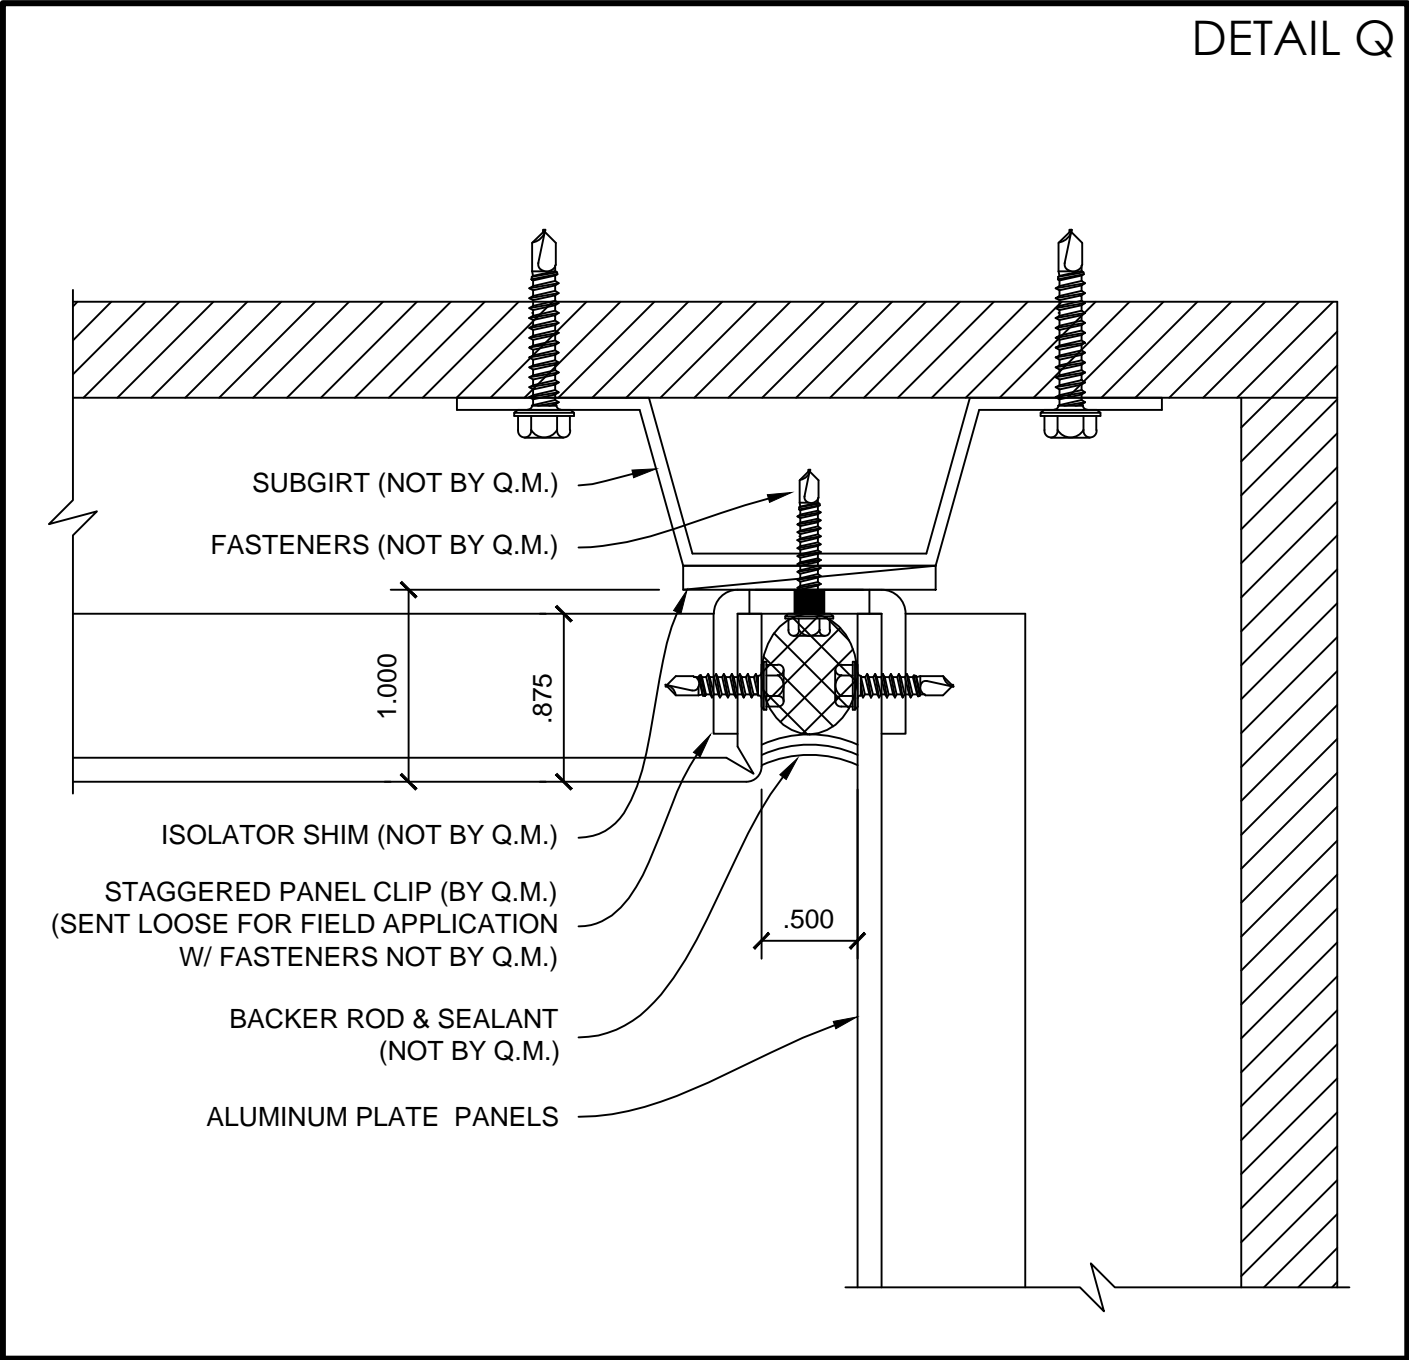

ALUMINUM PLATE PANEL SYSTEM (BACK ROUTED SHARP EDGE)

FASTENING JOINT DETAIL

AC-3100BR

NON-FASTENING JOINT DETAIL

COPING DETAIL (1)

COPING DETAIL (2)

COPING DETAIL (3)

OUTSIDE CORNER DETAIL (1)

OUTSIDE CORNER DETAIL (2)

SOFFIT DETAIL

WINDOW JAMB DETAIL

WINDOW HEAD DETAIL

WINDOW SILL DETAIL

GLAZED PANEL DETAIL (1)

GLAZED PANEL DETAIL (2)

AC-3100BR

BASE DETAIL

INSIDE CORNER DETAIL (1)

DETAIL Q

INSIDE CORNER DETAIL (2)

DETAIL R

INSIDE CORNER DETAIL (3)

ALUMINUM PLATE PANEL SYSTEM (BACK ROUTED SHARP EDGE)
INSTALLATION GUIDE