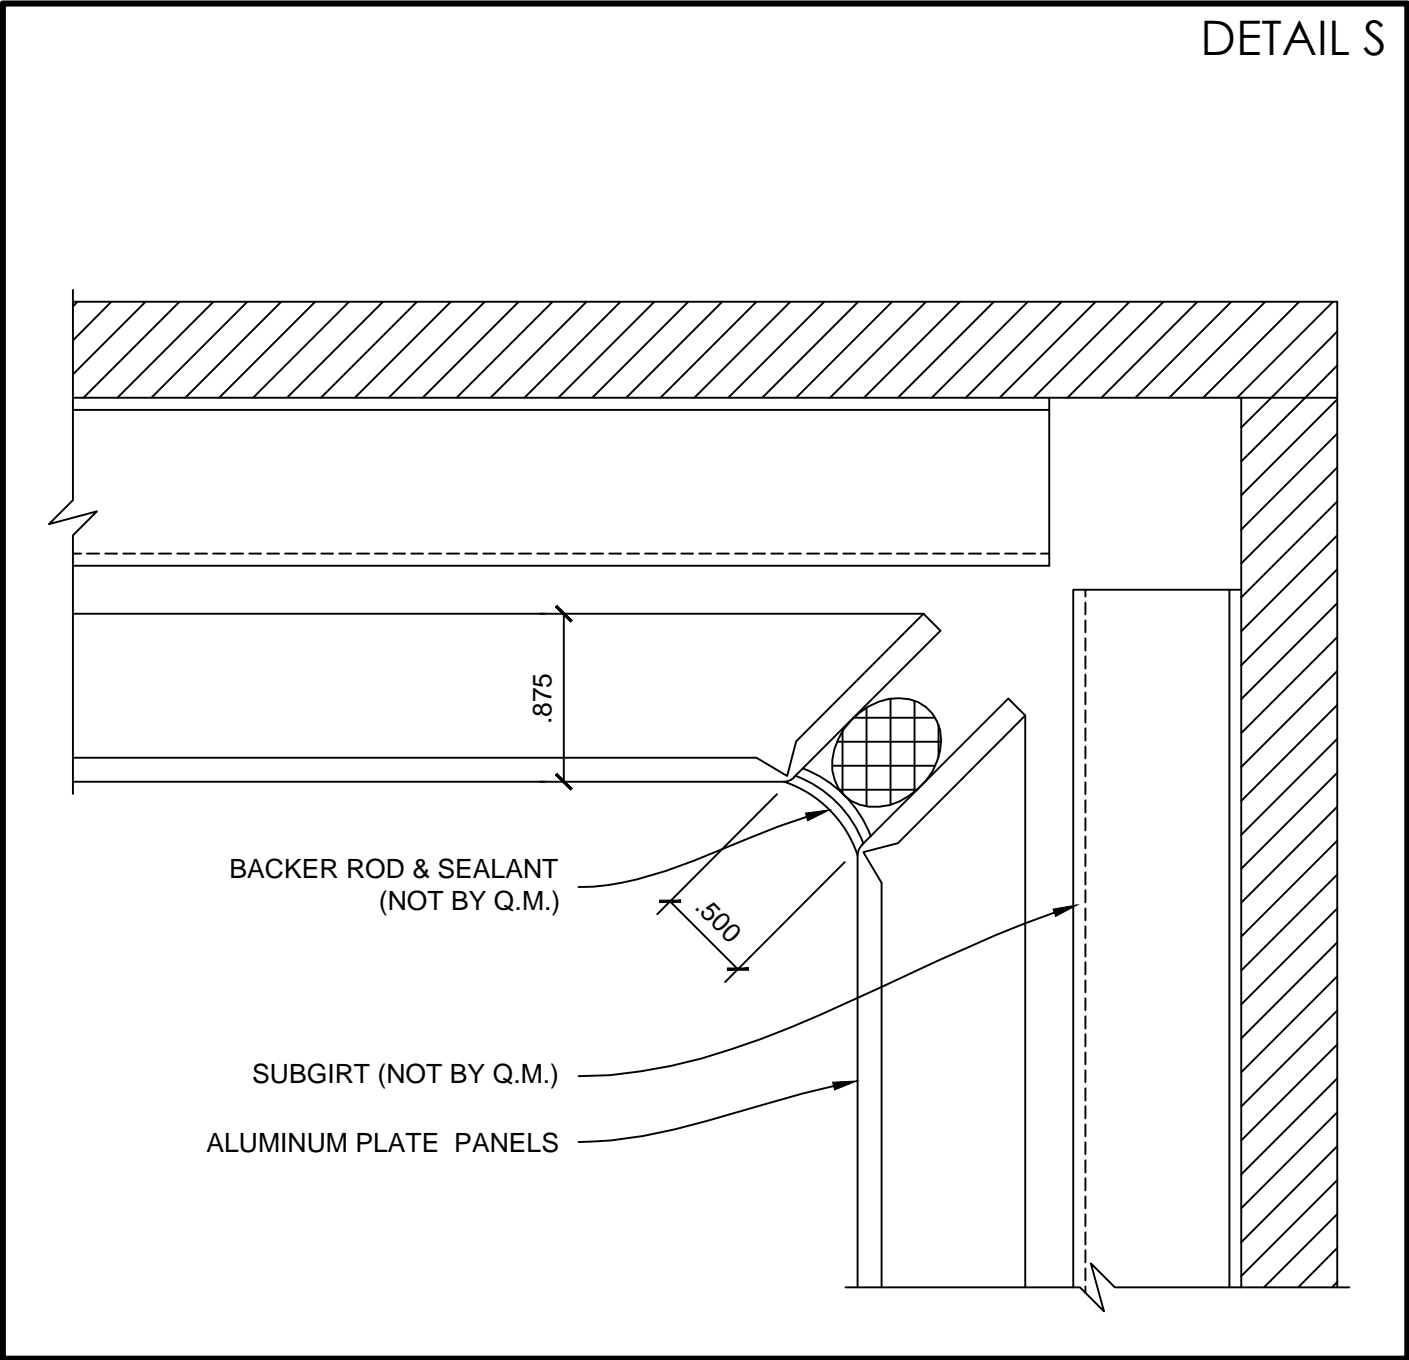

ALUMINUM PLATE PANEL SYSTEM (BACK ROUTED SHARP EDGE)

FASTENING JOINT DETAIL

AC-3100BR

NON-FASTENING JOINT DETAIL

COPING DETAIL (1)

COPING DETAIL (2)

COPING DETAIL (3)

OUTSIDE CORNER DETAIL (1)

BASE DETAIL

INSIDE CORNER DETAIL (1)

DETAIL Q

INSIDE CORNER DETAIL (2)

DETAIL R

INSIDE CORNER DETAIL (3)

ALUMINUM PLATE PANEL SYSTEM (BACK ROUTED SHARP EDGE)
INSTALLATION GUIDE