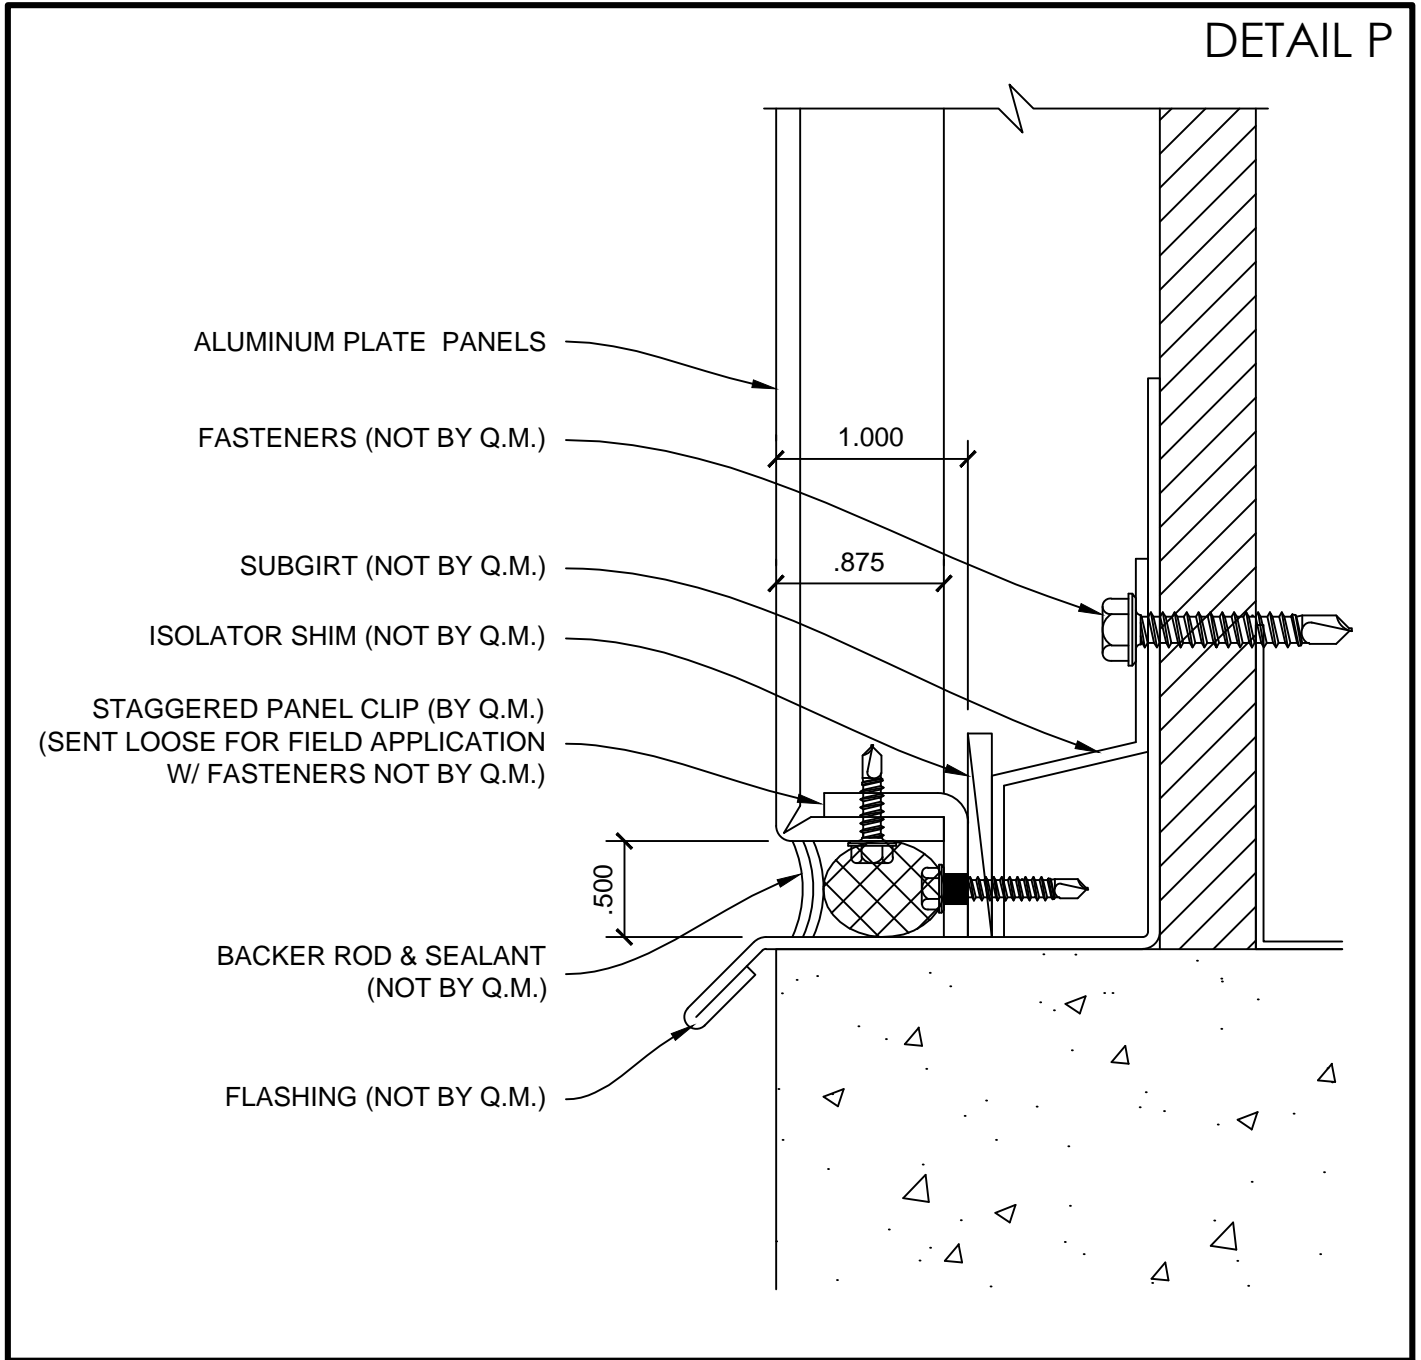

ALUMINUM PLATE PANEL SYSTEM (BACK ROUTED SHARP EDGE)

FASTENING JOINT DETAIL

AC-3100BR

NON-FASTENING JOINT DETAIL

COPING DETAIL (1)

COPING DETAIL (2)

COPING DETAIL (3)

OUTSIDE CORNER DETAIL (1)

OUTSIDE CORNER DETAIL (2)

SOFFIT DETAIL

WINDOW JAMB DETAIL

WINDOW HEAD DETAIL

WINDOW SILL DETAIL

GLAZED PANEL DETAIL (1)

GLAZED PANEL DETAIL (2)

AC-3100BR

BASE DETAIL

INSIDE CORNER DETAIL (1)

DETAIL Q

INSIDE CORNER DETAIL (2)

DETAIL R

INSIDE CORNER DETAIL (3)

ALUMINUM PLATE PANEL SYSTEM (BACK ROUTED SHARP EDGE)
INSTALLATION GUIDE