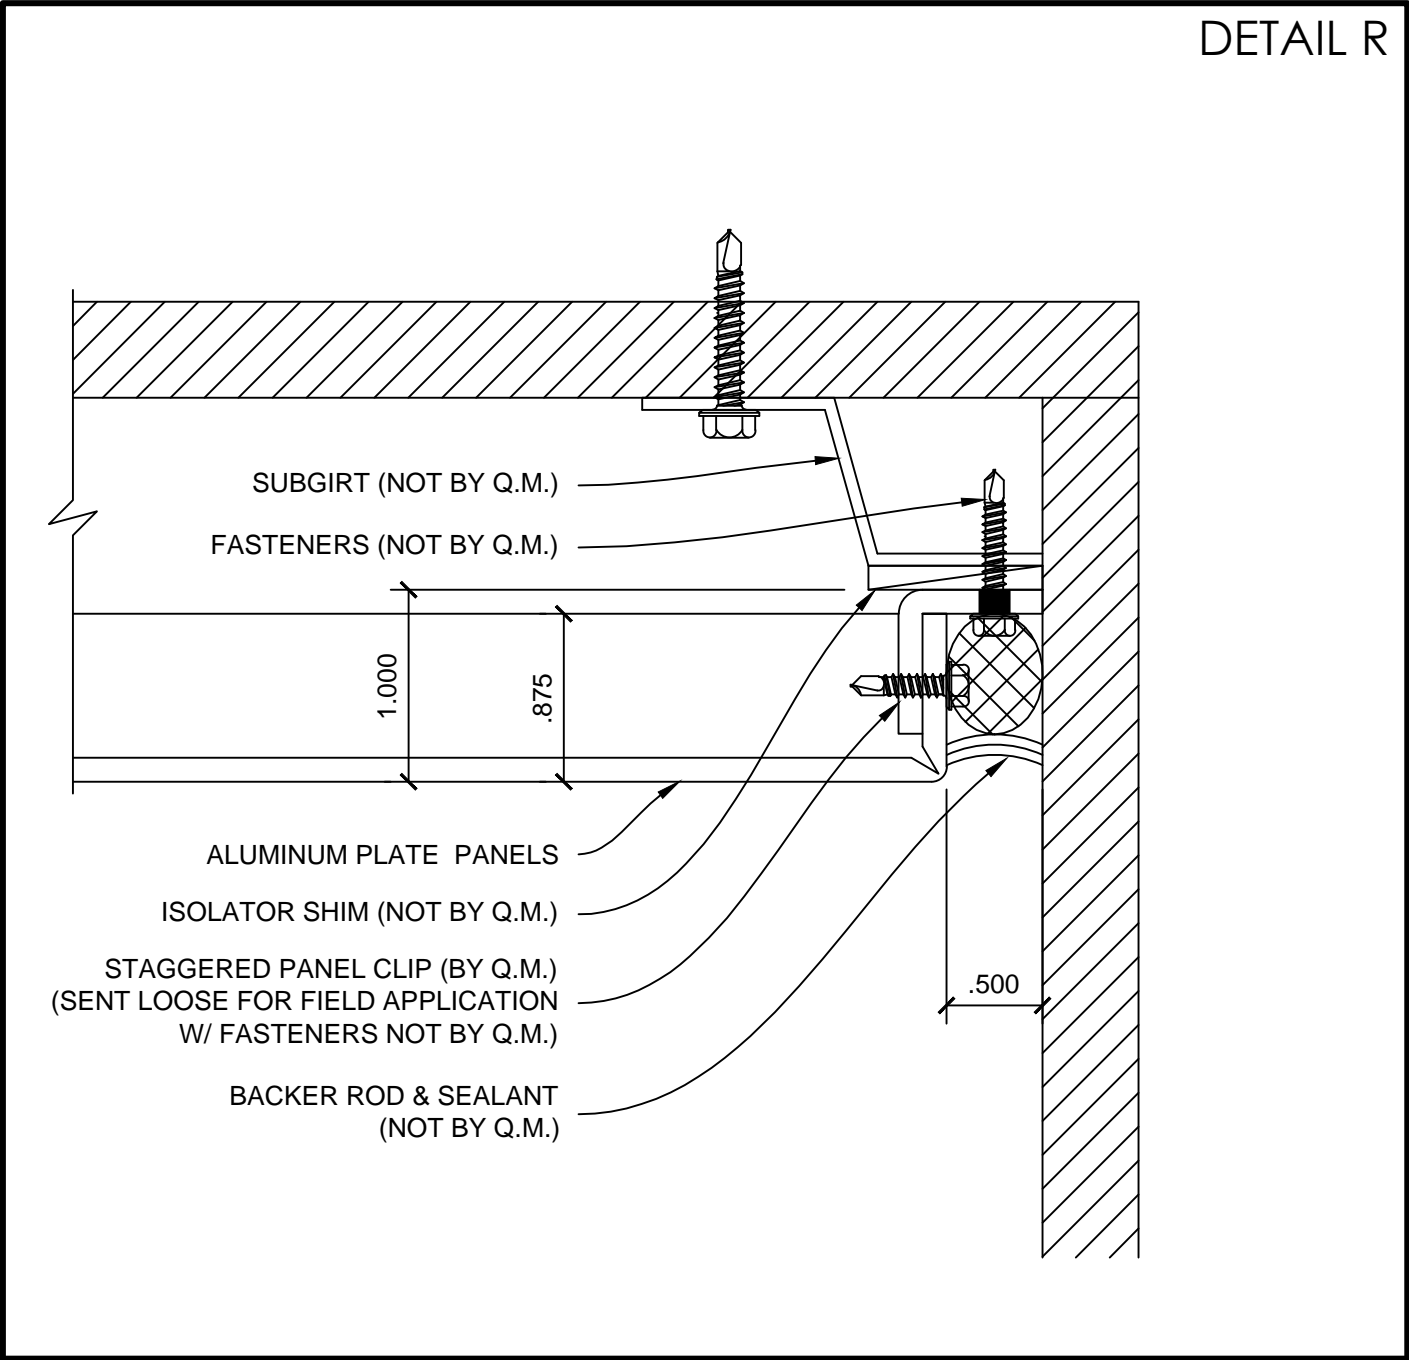

ALUMINUM PLATE PANEL SYSTEM (BACK ROUTED SHARP EDGE)

FASTENING JOINT DETAIL

AC-3100BR

NON-FASTENING JOINT DETAIL

COPING DETAIL (1)

COPING DETAIL (2)

COPING DETAIL (3)

OUTSIDE CORNER DETAIL (1)

BASE DETAIL

INSIDE CORNER DETAIL (1)

DETAIL Q

INSIDE CORNER DETAIL (2)

DETAIL R

INSIDE CORNER DETAIL (3)

ALUMINUM PLATE PANEL SYSTEM (BACK ROUTED SHARP EDGE)
INSTALLATION GUIDE