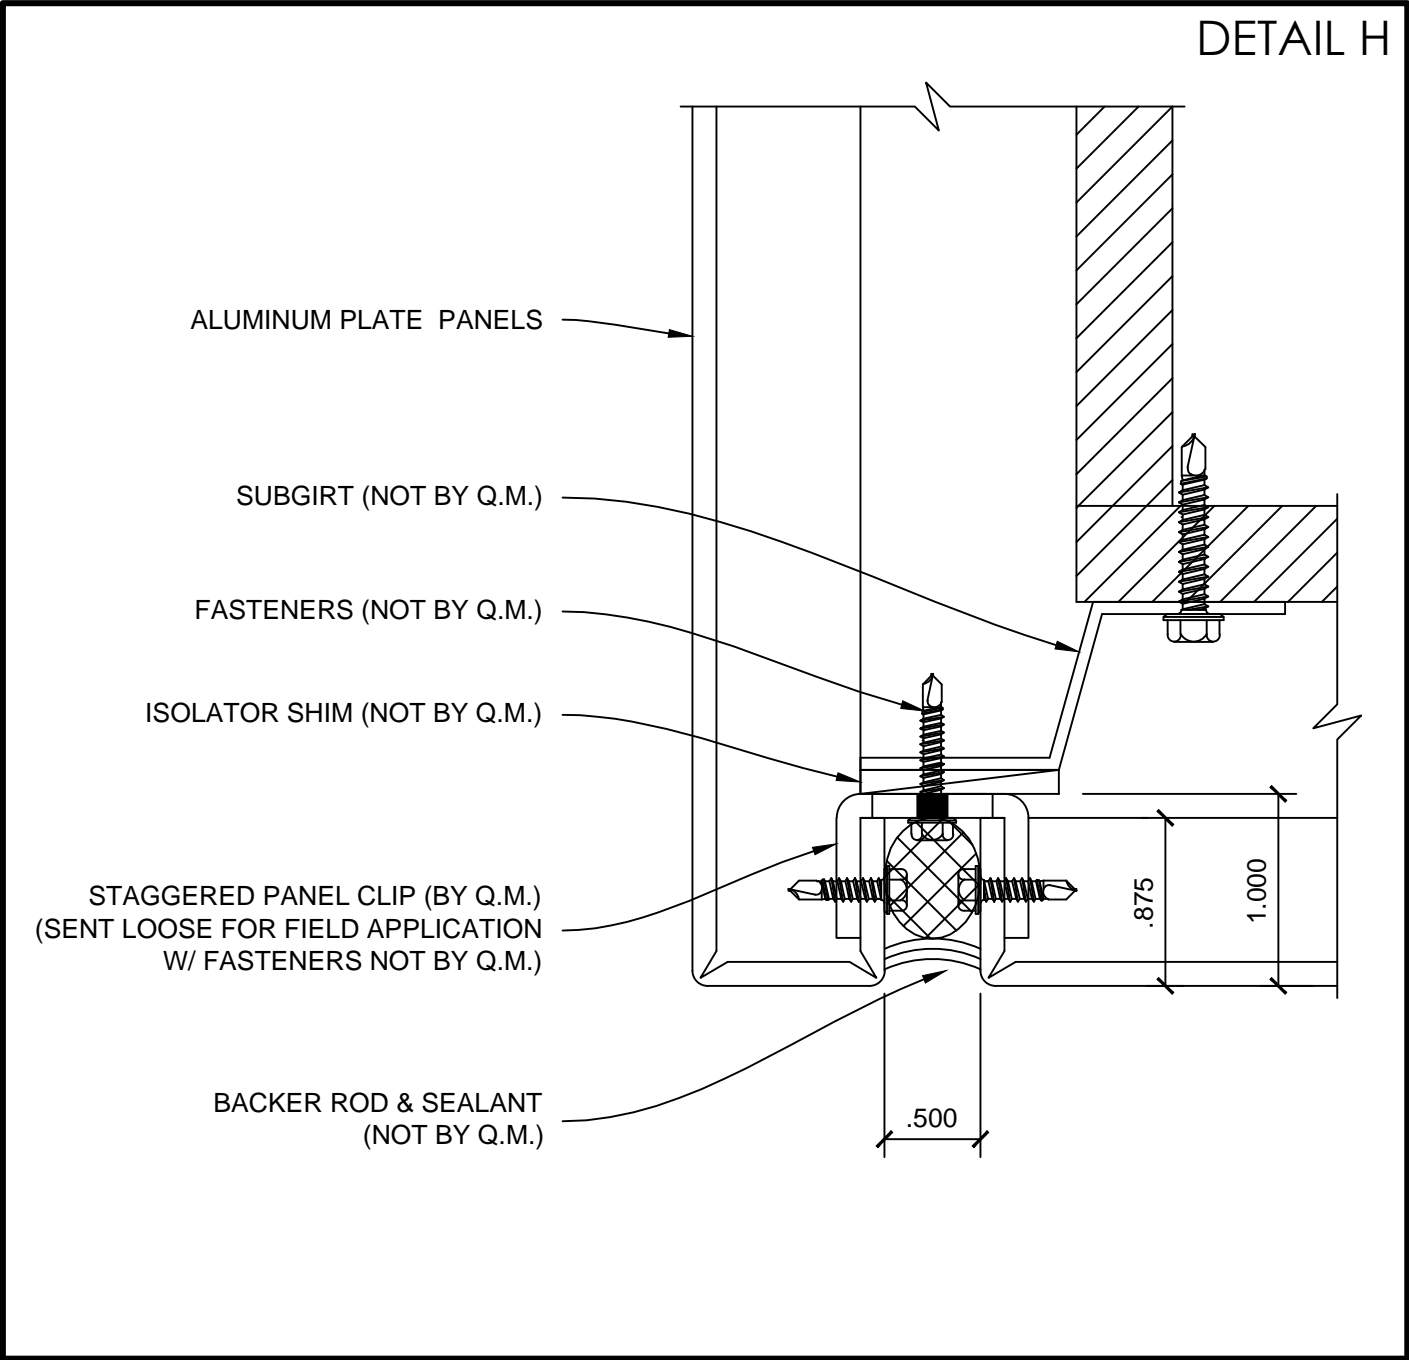

ALUMINUM PLATE PANEL SYSTEM (BACK ROUTED SHARP EDGE)

FASTENING JOINT DETAIL

AC-3100BR

NON-FASTENING JOINT DETAIL

COPING DETAIL (1)

COPING DETAIL (2)

COPING DETAIL (3)

OUTSIDE CORNER DETAIL (1)

OUTSIDE CORNER DETAIL (2)

SOFFIT DETAIL

WINDOW JAMB DETAIL

WINDOW HEAD DETAIL

WINDOW SILL DETAIL

GLAZED PANEL DETAIL (1)

GLAZED PANEL DETAIL (2)

AC-3100BR

BASE DETAIL

INSIDE CORNER DETAIL (1)

DETAIL Q

INSIDE CORNER DETAIL (2)

DETAIL R

INSIDE CORNER DETAIL (3)

ALUMINUM PLATE PANEL SYSTEM (BACK ROUTED SHARP EDGE)
INSTALLATION GUIDE