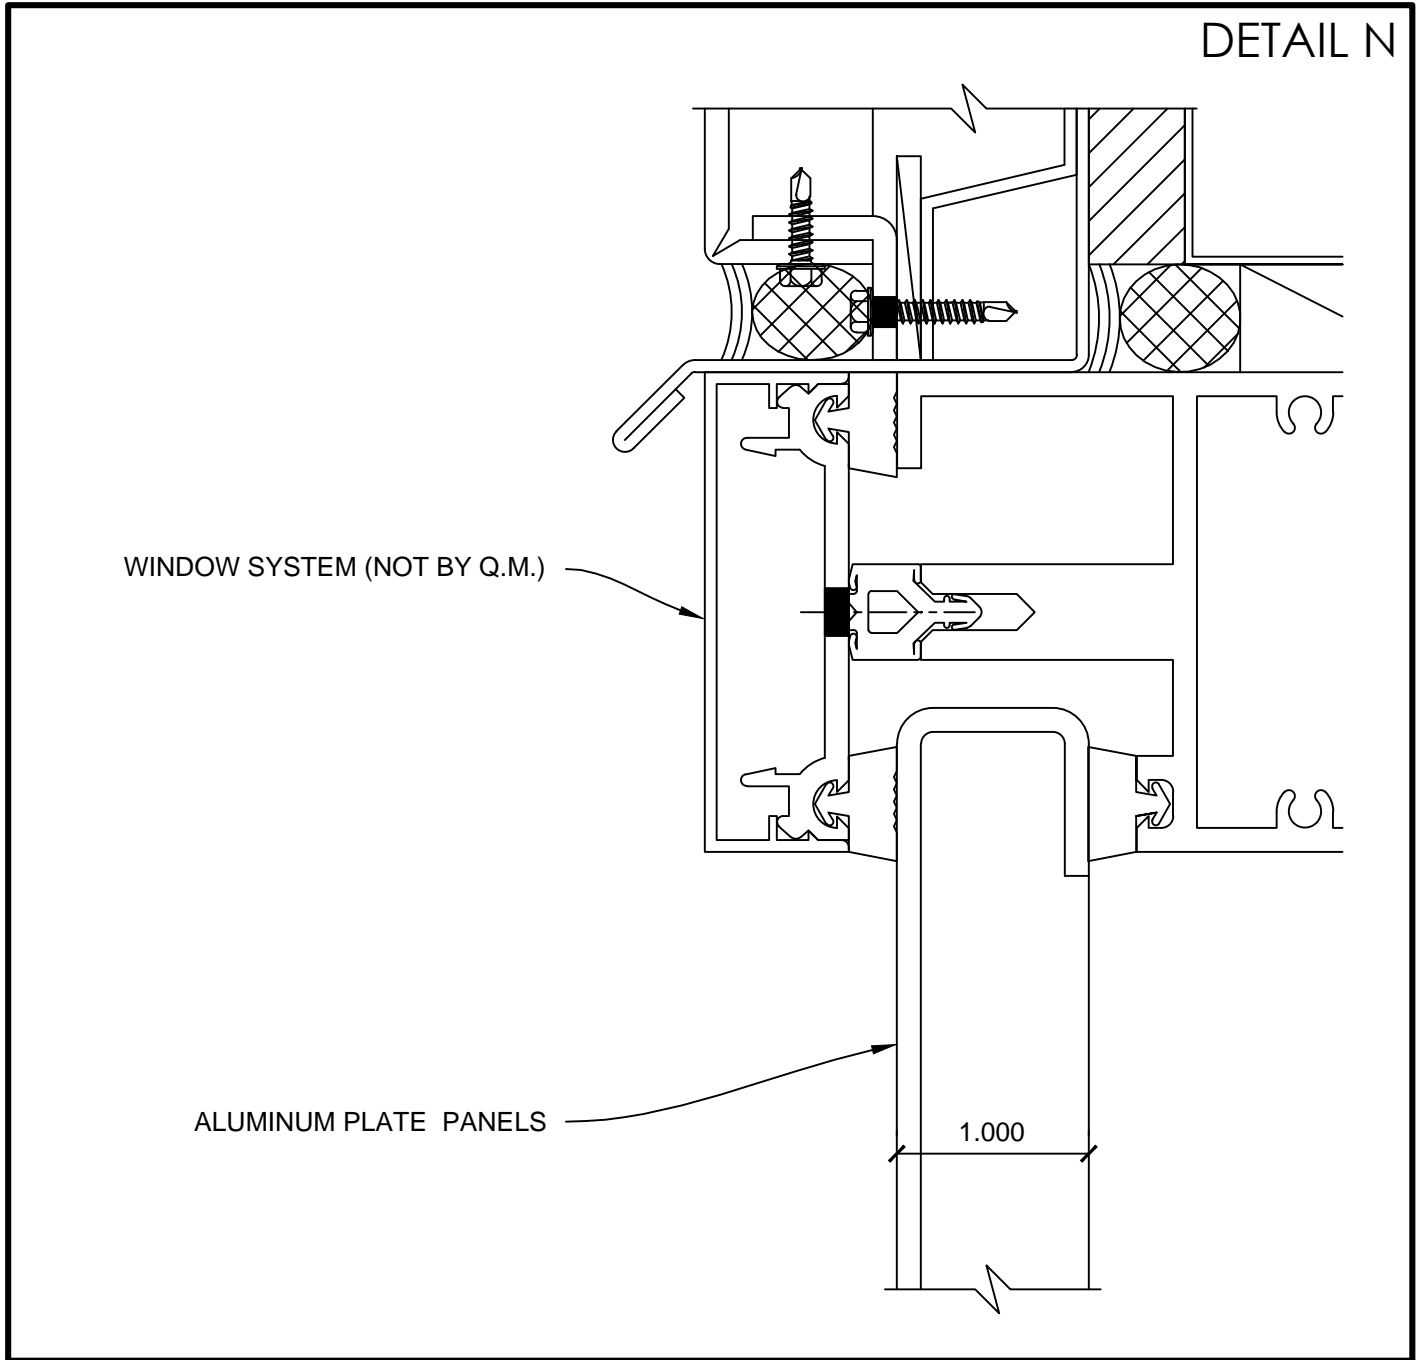

ALUMINUM PLATE PANEL SYSTEM (BACK ROUTED SHARP EDGE)

FASTENING JOINT DETAIL

AC-3100BR

NON-FASTENING JOINT DETAIL

COPING DETAIL (1)

COPING DETAIL (2)

COPING DETAIL (3)

OUTSIDE CORNER DETAIL (1)

OUTSIDE CORNER DETAIL (2)

SOFFIT DETAIL

WINDOW JAMB DETAIL

WINDOW HEAD DETAIL

WINDOW SILL DETAIL

GLAZED PANEL DETAIL (1)

GLAZED PANEL DETAIL (2)

AC-3100BR

BASE DETAIL

INSIDE CORNER DETAIL (1)

DETAIL Q

INSIDE CORNER DETAIL (2)

DETAIL R

INSIDE CORNER DETAIL (3)

ALUMINUM PLATE PANEL SYSTEM (BACK ROUTED SHARP EDGE)
INSTALLATION GUIDE