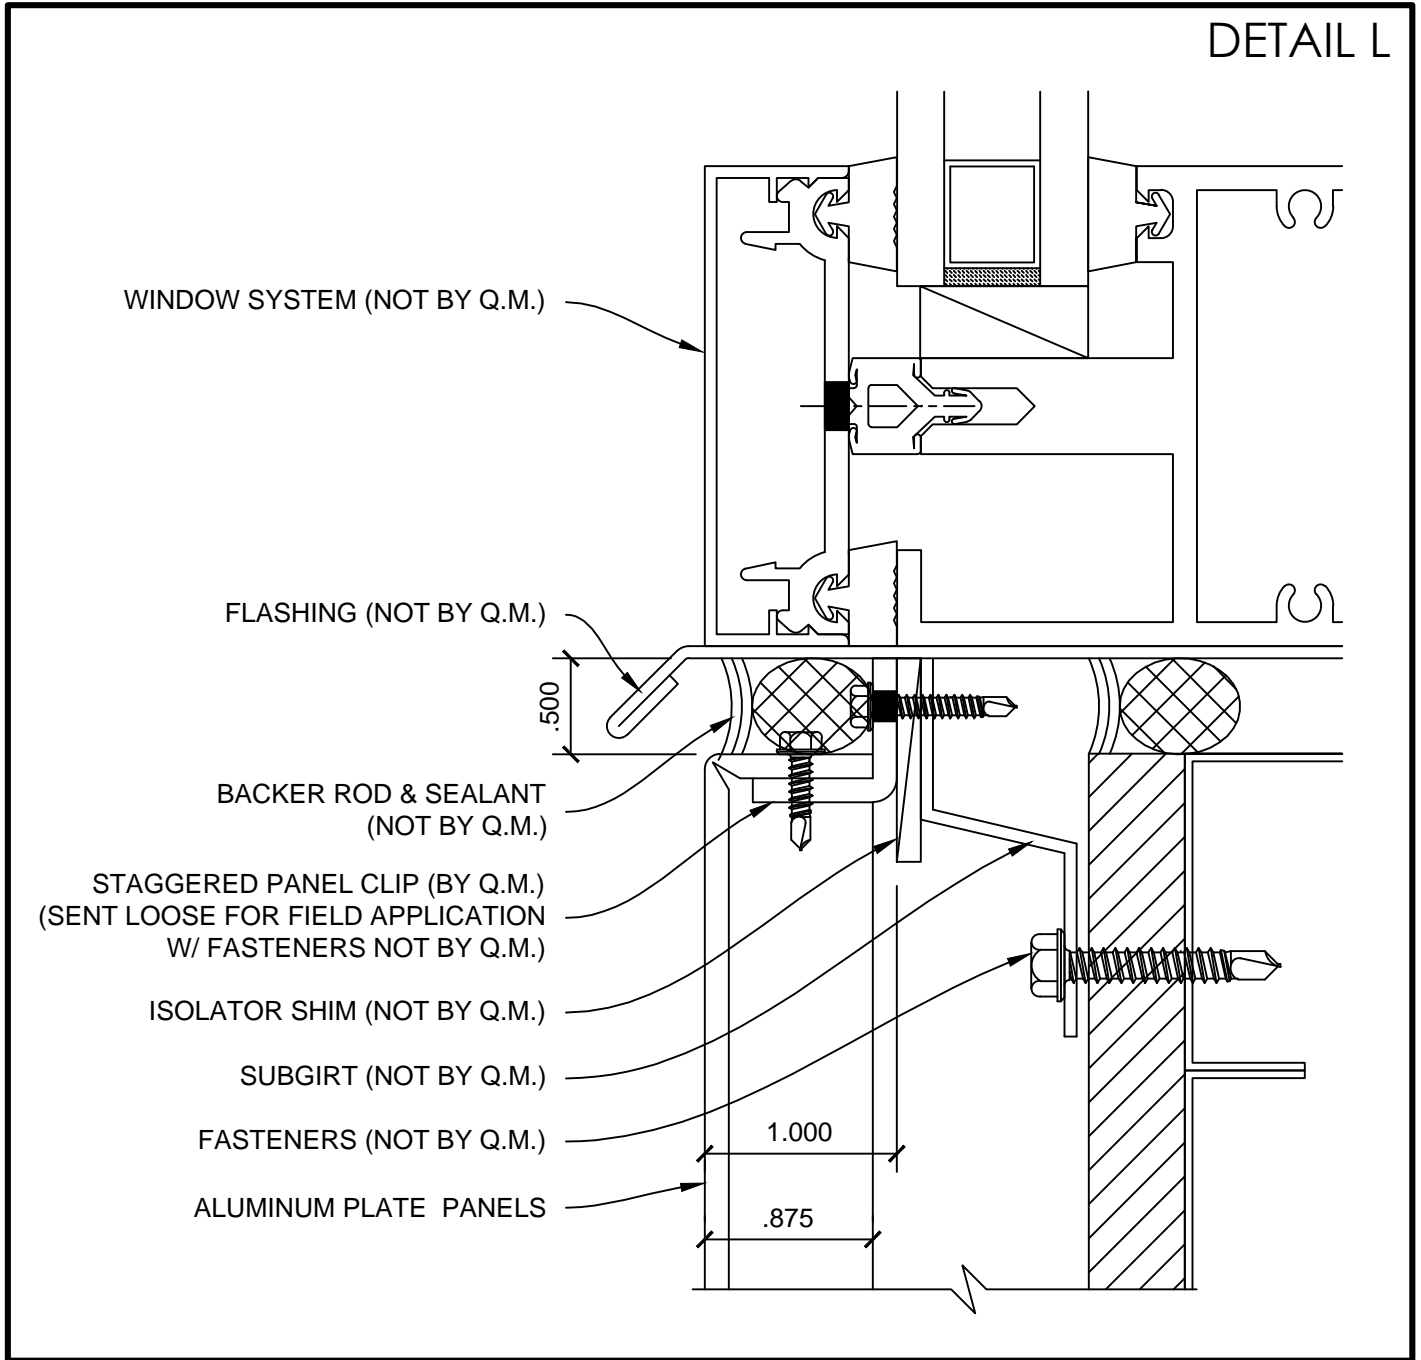

ALUMINUM PLATE PANEL SYSTEM (BACK ROUTED SHARP EDGE)

FASTENING JOINT DETAIL

AC-3100BR

NON-FASTENING JOINT DETAIL

COPING DETAIL (1)

COPING DETAIL (2)

COPING DETAIL (3)

OUTSIDE CORNER DETAIL (1)

OUTSIDE CORNER DETAIL (2)

SOFFIT DETAIL

WINDOW JAMB DETAIL

WINDOW HEAD DETAIL

WINDOW SILL DETAIL

GLAZED PANEL DETAIL (1)

GLAZED PANEL DETAIL (2)

AC-3100BR

BASE DETAIL

INSIDE CORNER DETAIL (1)

DETAIL Q

INSIDE CORNER DETAIL (2)

DETAIL R

INSIDE CORNER DETAIL (3)

ALUMINUM PLATE PANEL SYSTEM (BACK ROUTED SHARP EDGE)
INSTALLATION GUIDE