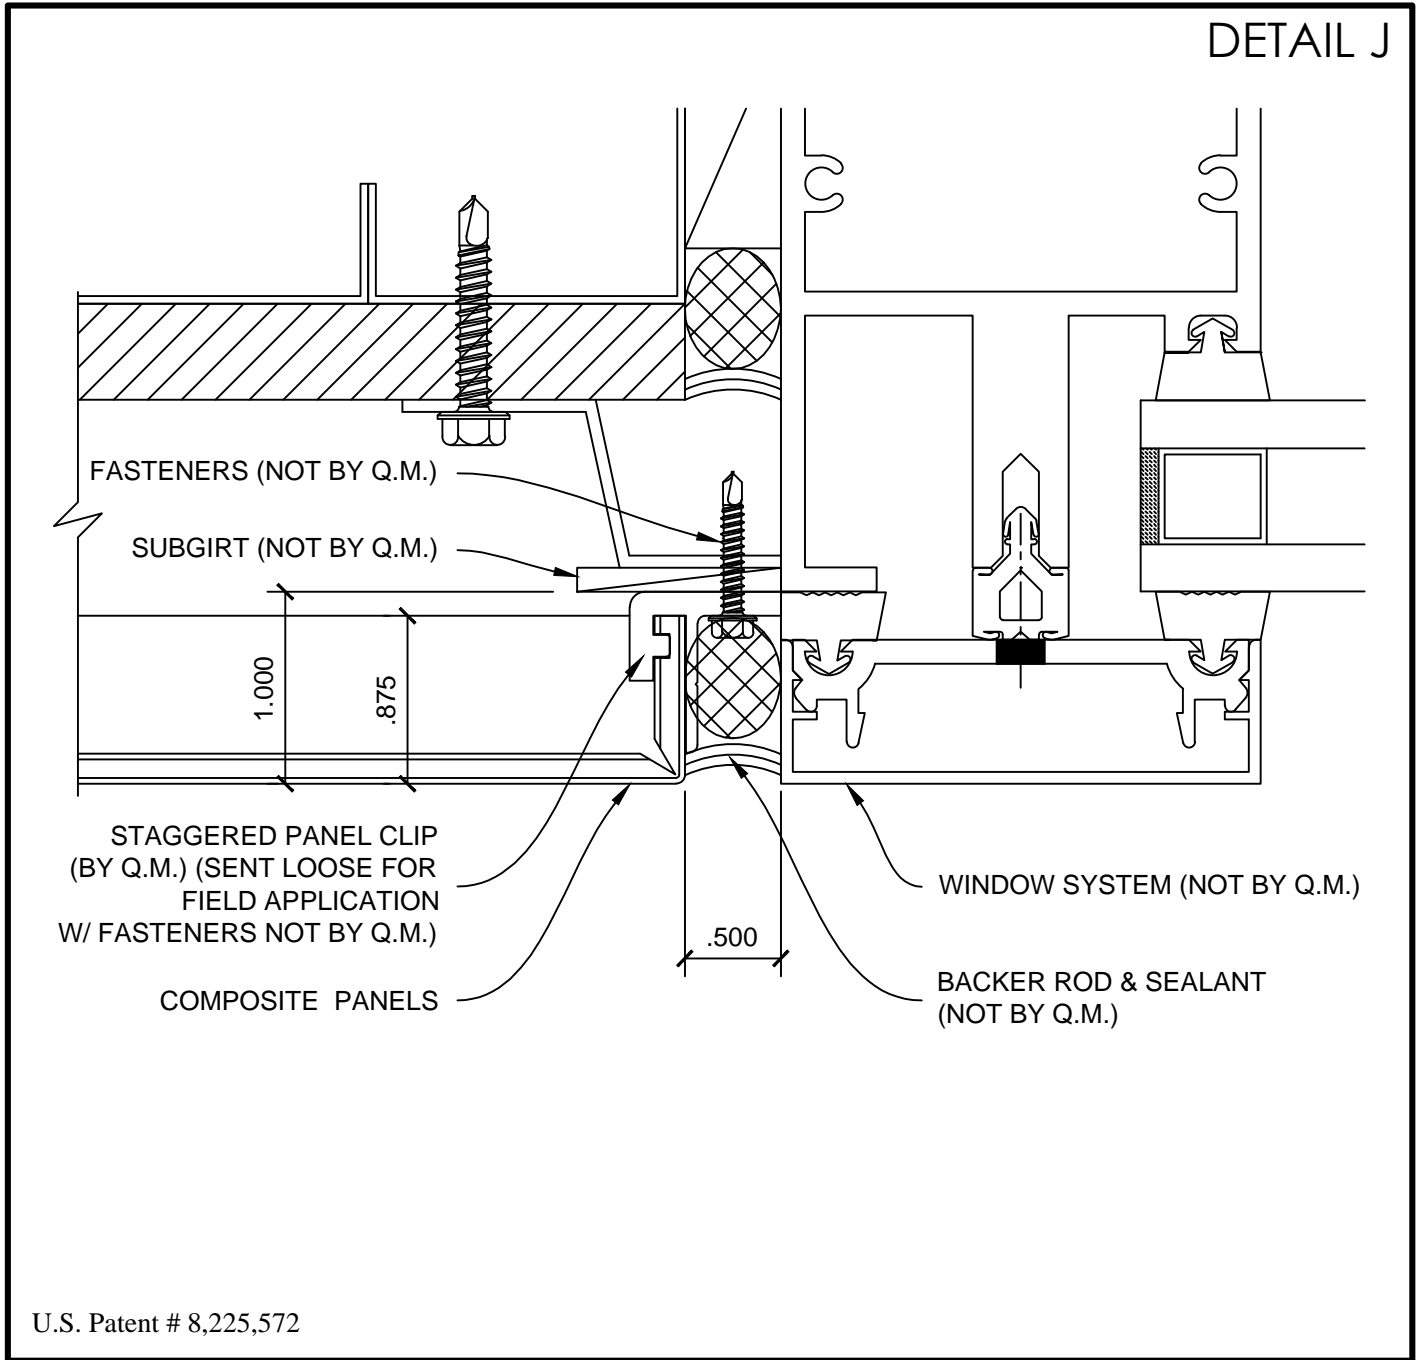

COMPOSITE PANEL SLIDING CLIP (WET JOINT)

FASTENING JOINT DETAIL

AC-1300

NON-FASTENING JOINT DETAIL

COPING DETAIL (1)

COPING DETAIL (2)

COPING DETAIL (3)

OUTSIDE CORNER DETAIL (1)

AC-1300

OUTSIDE CORNER DETAIL (2)

AC-1300

SOFFIT DETAIL

WINDOW JAMB DETAIL

WINDOW HEAD DETAIL

WINDOW SILL DETAIL

GLAZED PANEL DETAIL (1)

GLAZED PANEL DETAIL (2)

AC-1300

BASE DETAIL

INSIDE CORNER DETAIL (1)

DETAIL Q

INSIDE CORNER DETAIL (2)

DETAIL R

INSIDE CORNER DETAIL (3)