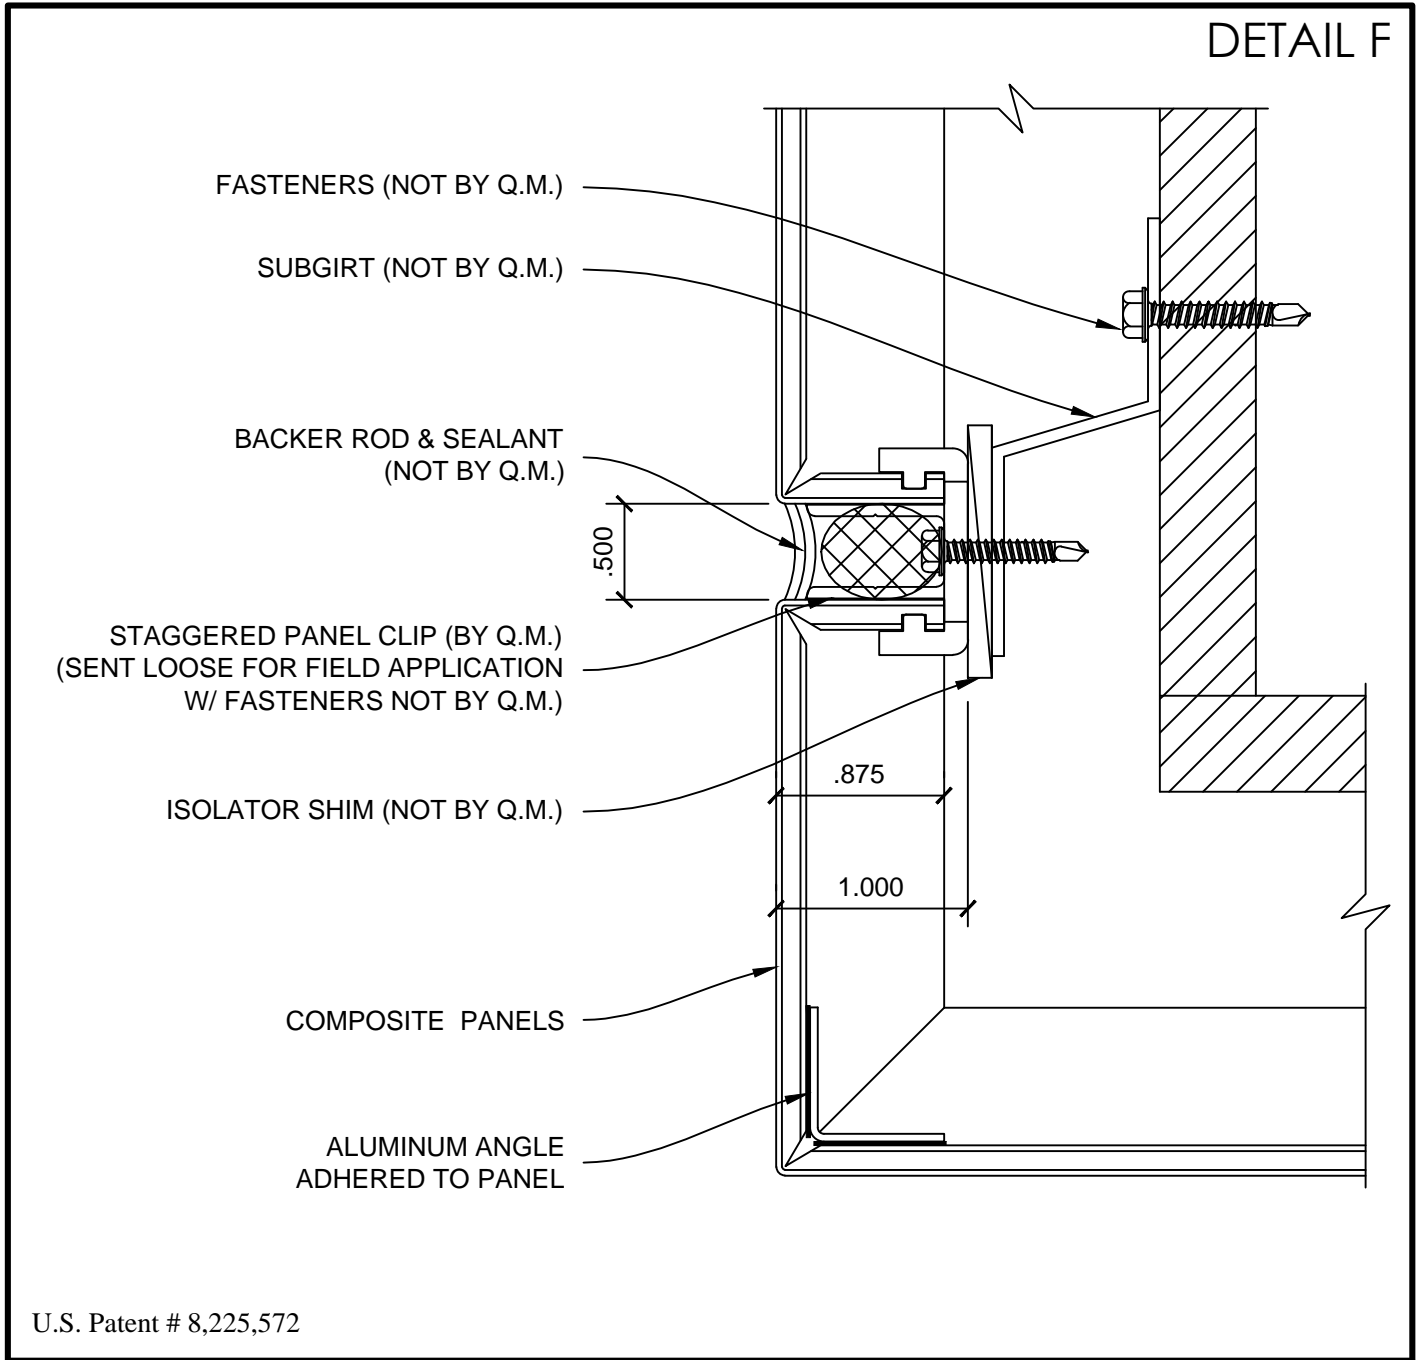

COMPOSITE PANEL SLIDING CLIP (WET JOINT)

FASTENING JOINT DETAIL

AC-1300

NON-FASTENING JOINT DETAIL

COPING DETAIL (1)

COPING DETAIL (2)

COPING DETAIL (3)

OUTSIDE CORNER DETAIL (1)

AC-1300

OUTSIDE CORNER DETAIL (2)

AC-1300

SOFFIT DETAIL

WINDOW JAMB DETAIL

WINDOW HEAD DETAIL

WINDOW SILL DETAIL

GLAZED PANEL DETAIL (1)

GLAZED PANEL DETAIL (2)

AC-1300

BASE DETAIL

INSIDE CORNER DETAIL (1)

DETAIL Q

INSIDE CORNER DETAIL (2)

DETAIL R

INSIDE CORNER DETAIL (3)