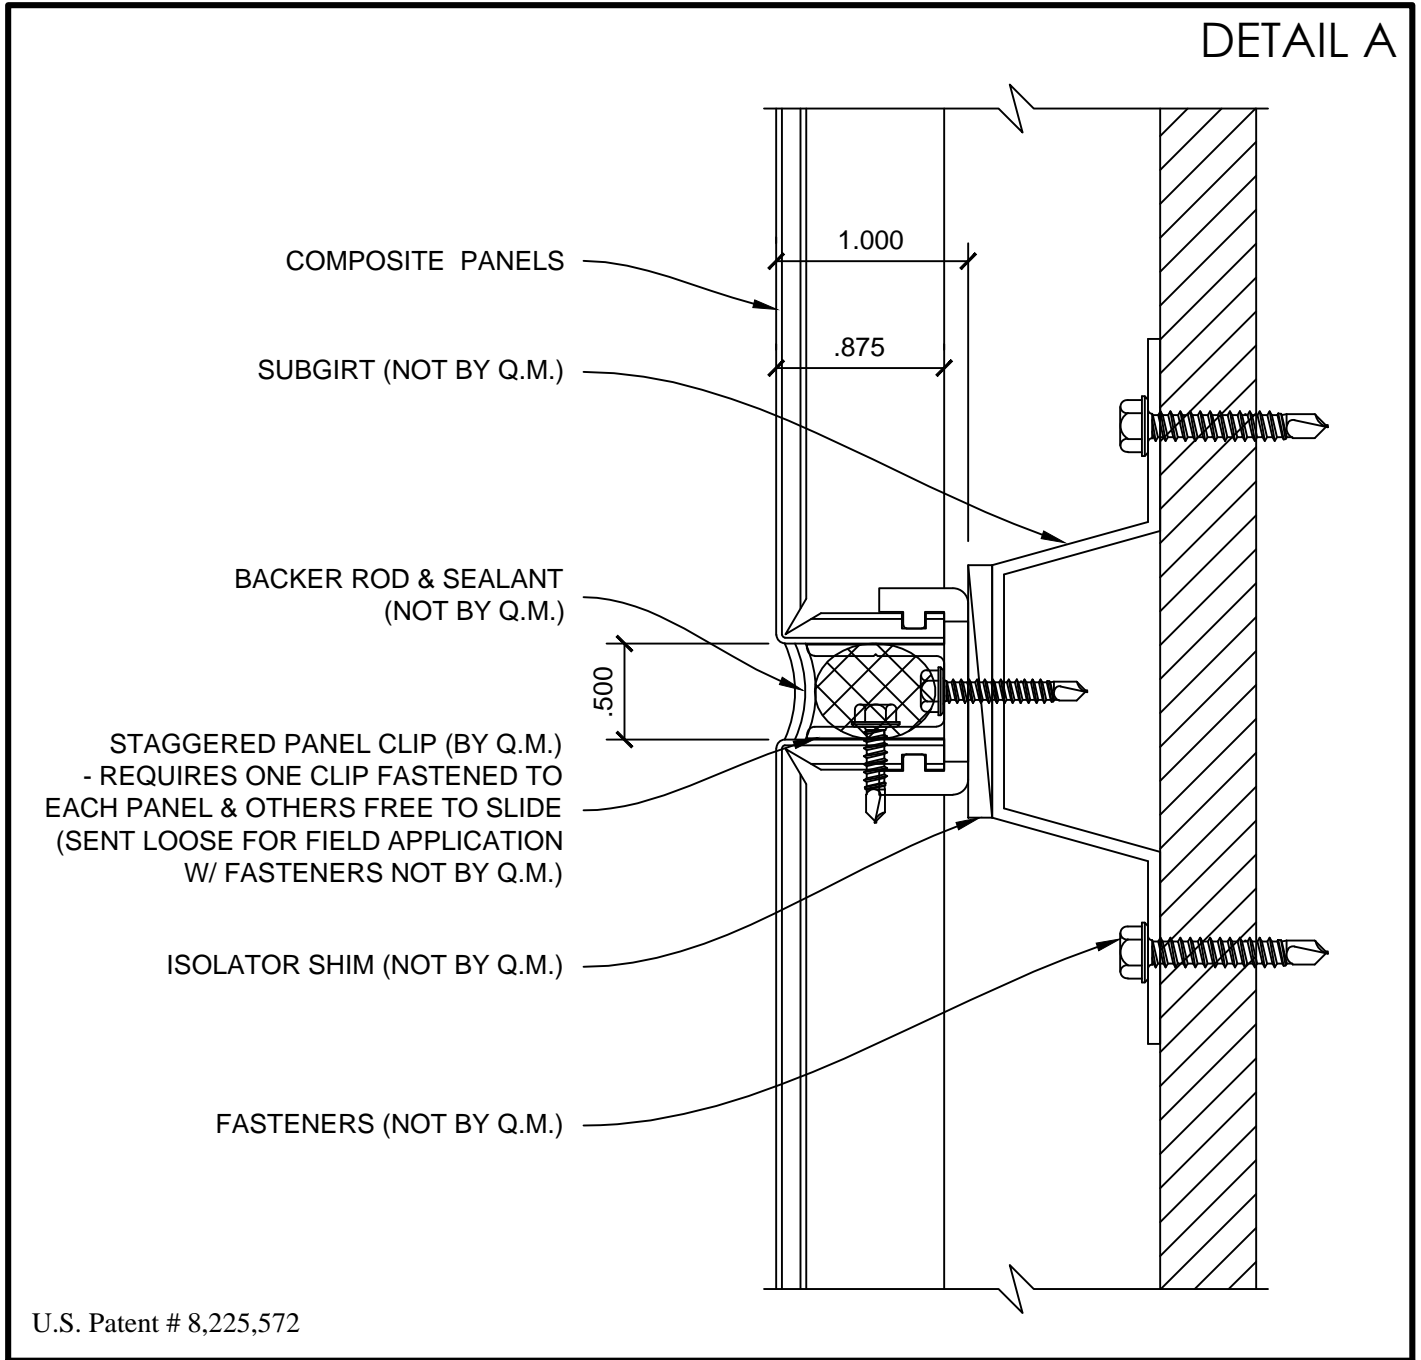

COMPOSITE PANEL SLIDING CLIP (WET JOINT)

FASTENING JOINT DETAIL

AC-1300

NON-FASTENING JOINT DETAIL

COPING DETAIL (1)

COPING DETAIL (2)

COPING DETAIL (3)

OUTSIDE CORNER DETAIL (1)

AC-1300

OUTSIDE CORNER DETAIL (2)

AC-1300

SOFFIT DETAIL

WINDOW JAMB DETAIL

WINDOW HEAD DETAIL

WINDOW SILL DETAIL

GLAZED PANEL DETAIL (1)

GLAZED PANEL DETAIL (2)

AC-1300

BASE DETAIL

INSIDE CORNER DETAIL (1)

DETAIL Q

INSIDE CORNER DETAIL (2)

DETAIL R

INSIDE CORNER DETAIL (3)