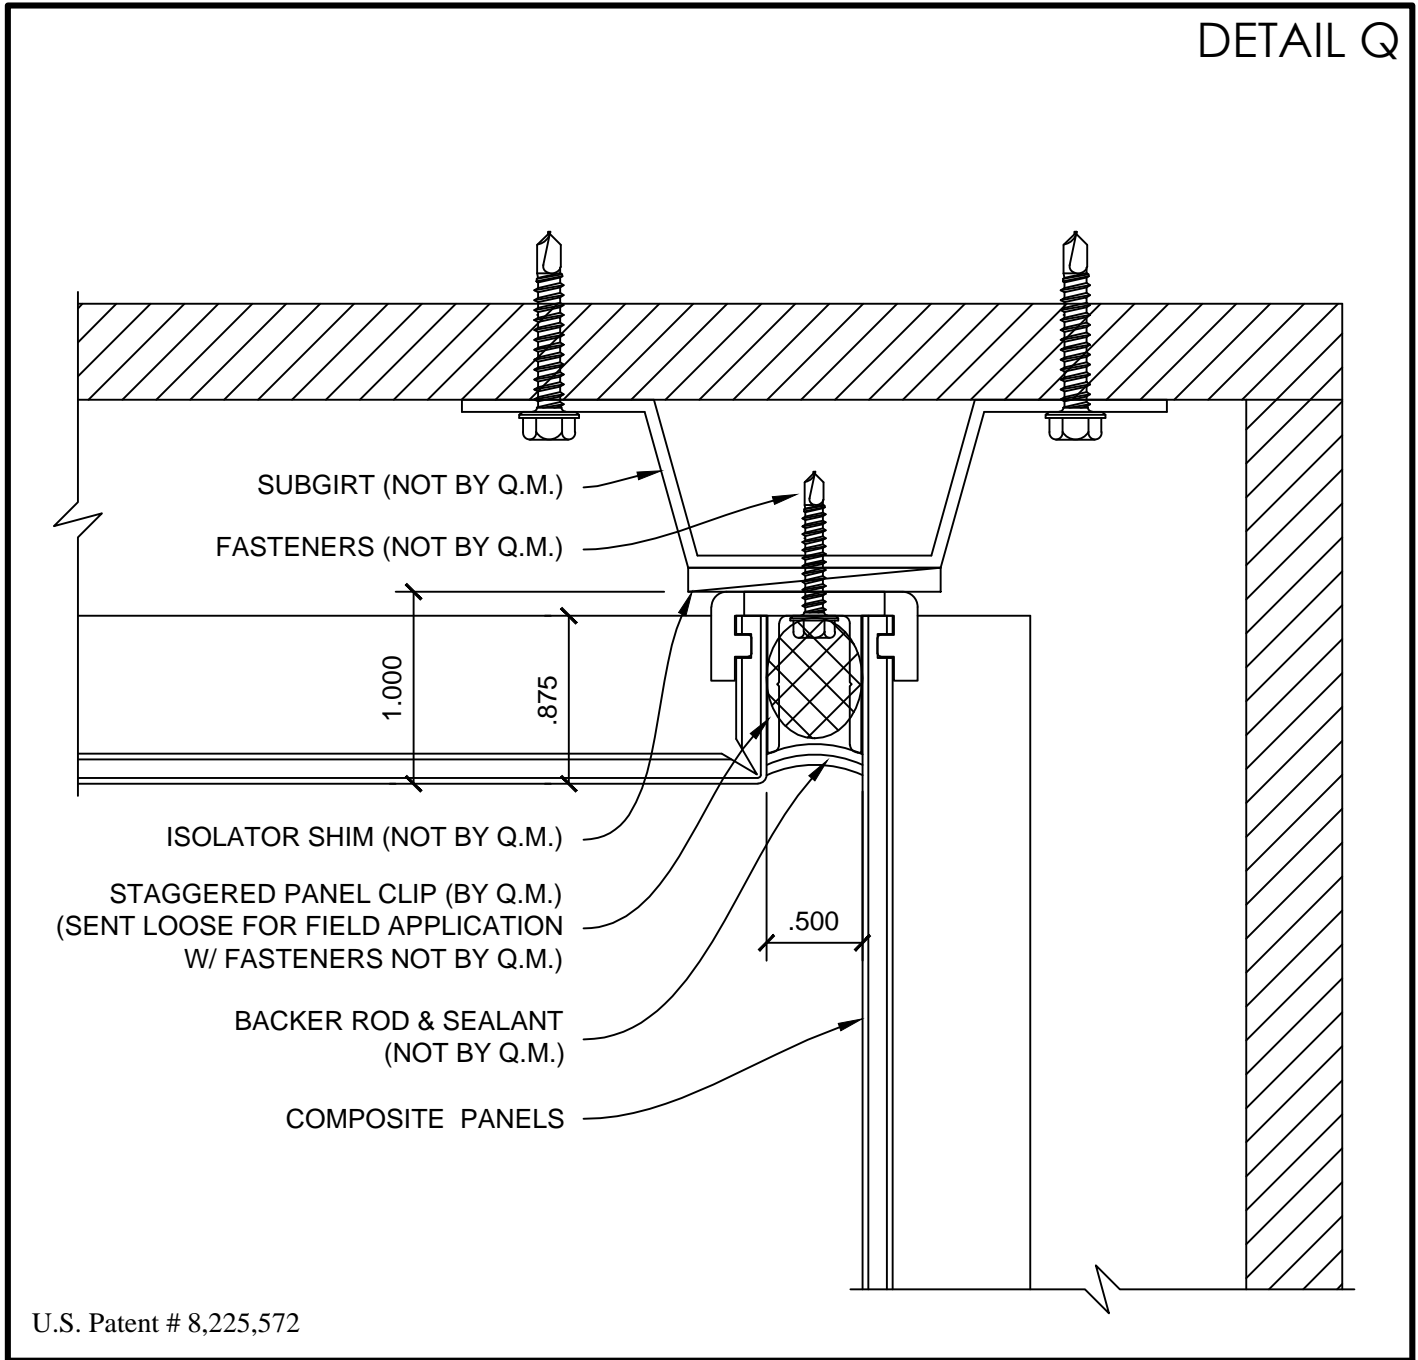

GLAZED PANEL DETAIL (2)

AC-1300

BASE DETAIL

INSIDE CORNER DETAIL (1)

DETAIL Q

INSIDE CORNER DETAIL (2)

DETAIL R

INSIDE CORNER DETAIL (3)

OUTSIDE CORNER DETAIL (3)

COMPOSITE PANEL SLIDING CLIP (WET JOINT)
INSTALLATION GUIDE