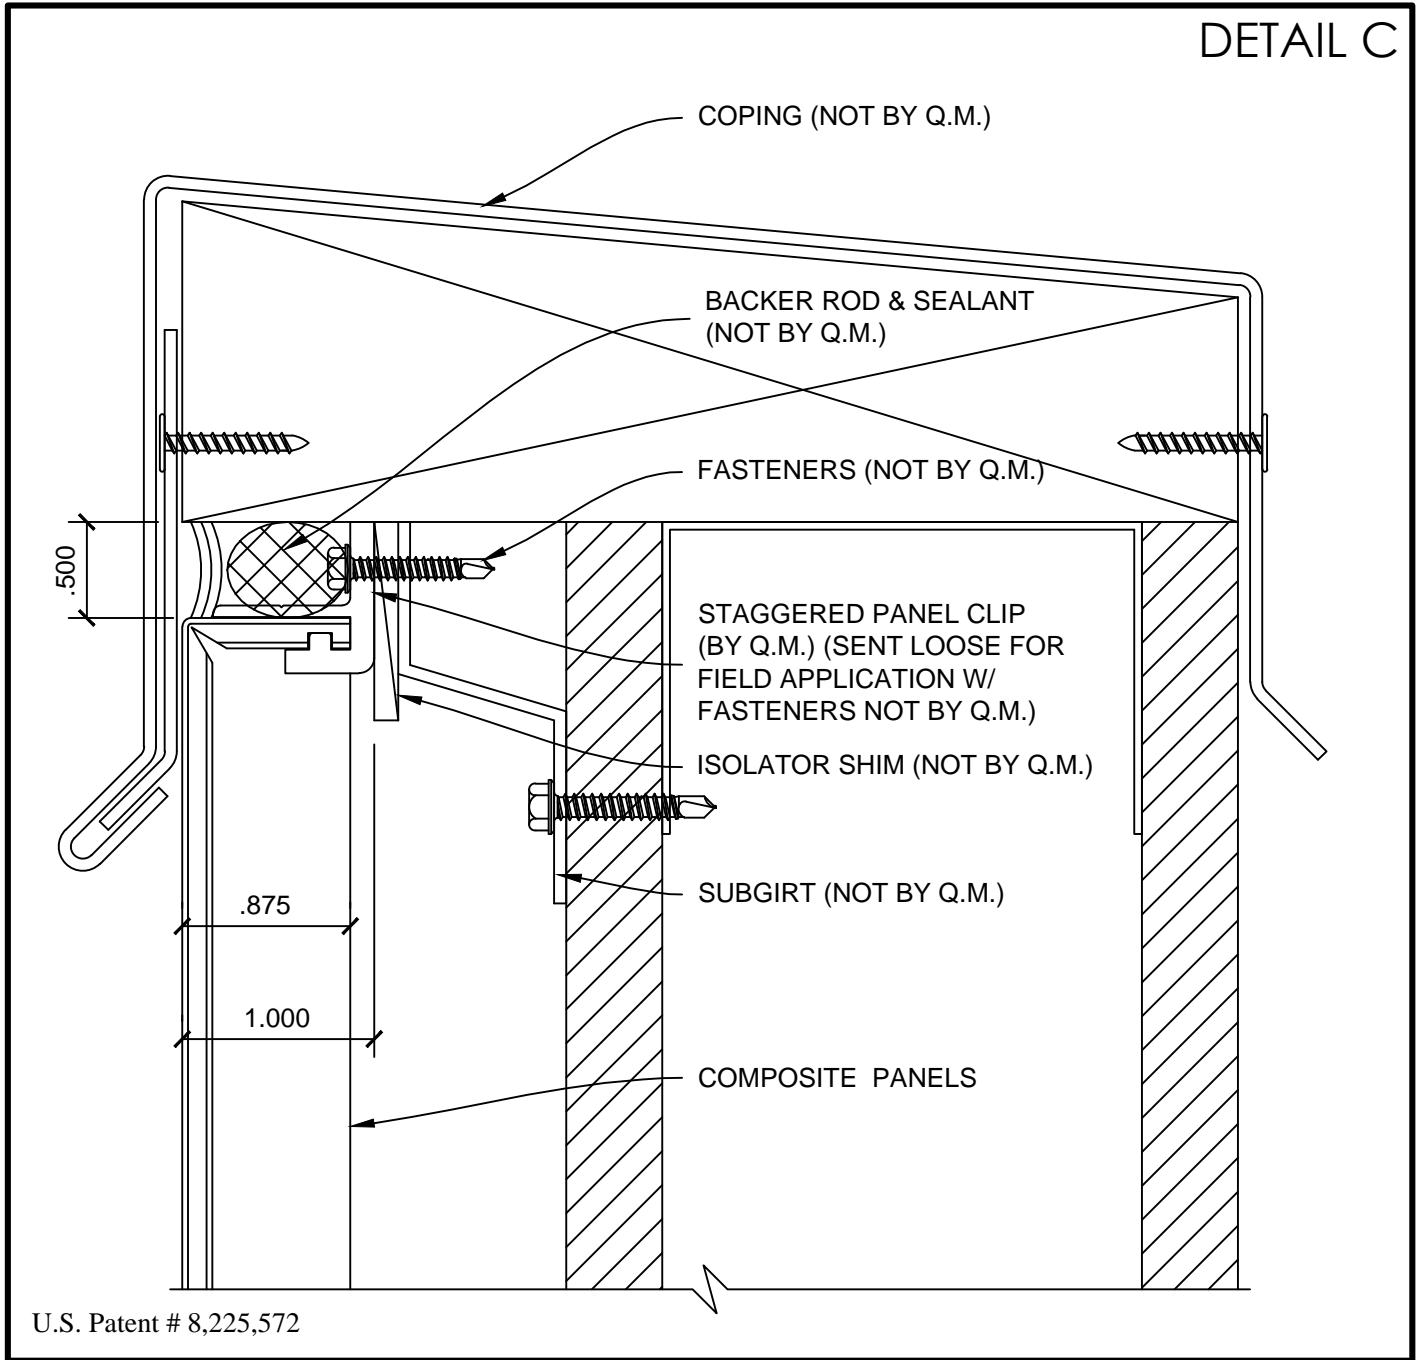

COMPOSITE PANEL SLIDING CLIP (WET JOINT)

FASTENING JOINT DETAIL

AC-1300

NON-FASTENING JOINT DETAIL

COPING DETAIL (1)

COPING DETAIL (2)

COPING DETAIL (3)

OUTSIDE CORNER DETAIL (1)

AC-1300

OUTSIDE CORNER DETAIL (2)

AC-1300

SOFFIT DETAIL

WINDOW JAMB DETAIL

WINDOW HEAD DETAIL

WINDOW SILL DETAIL

GLAZED PANEL DETAIL (1)

GLAZED PANEL DETAIL (2)

AC-1300

BASE DETAIL

INSIDE CORNER DETAIL (1)

DETAIL Q

INSIDE CORNER DETAIL (2)

DETAIL R

INSIDE CORNER DETAIL (3)