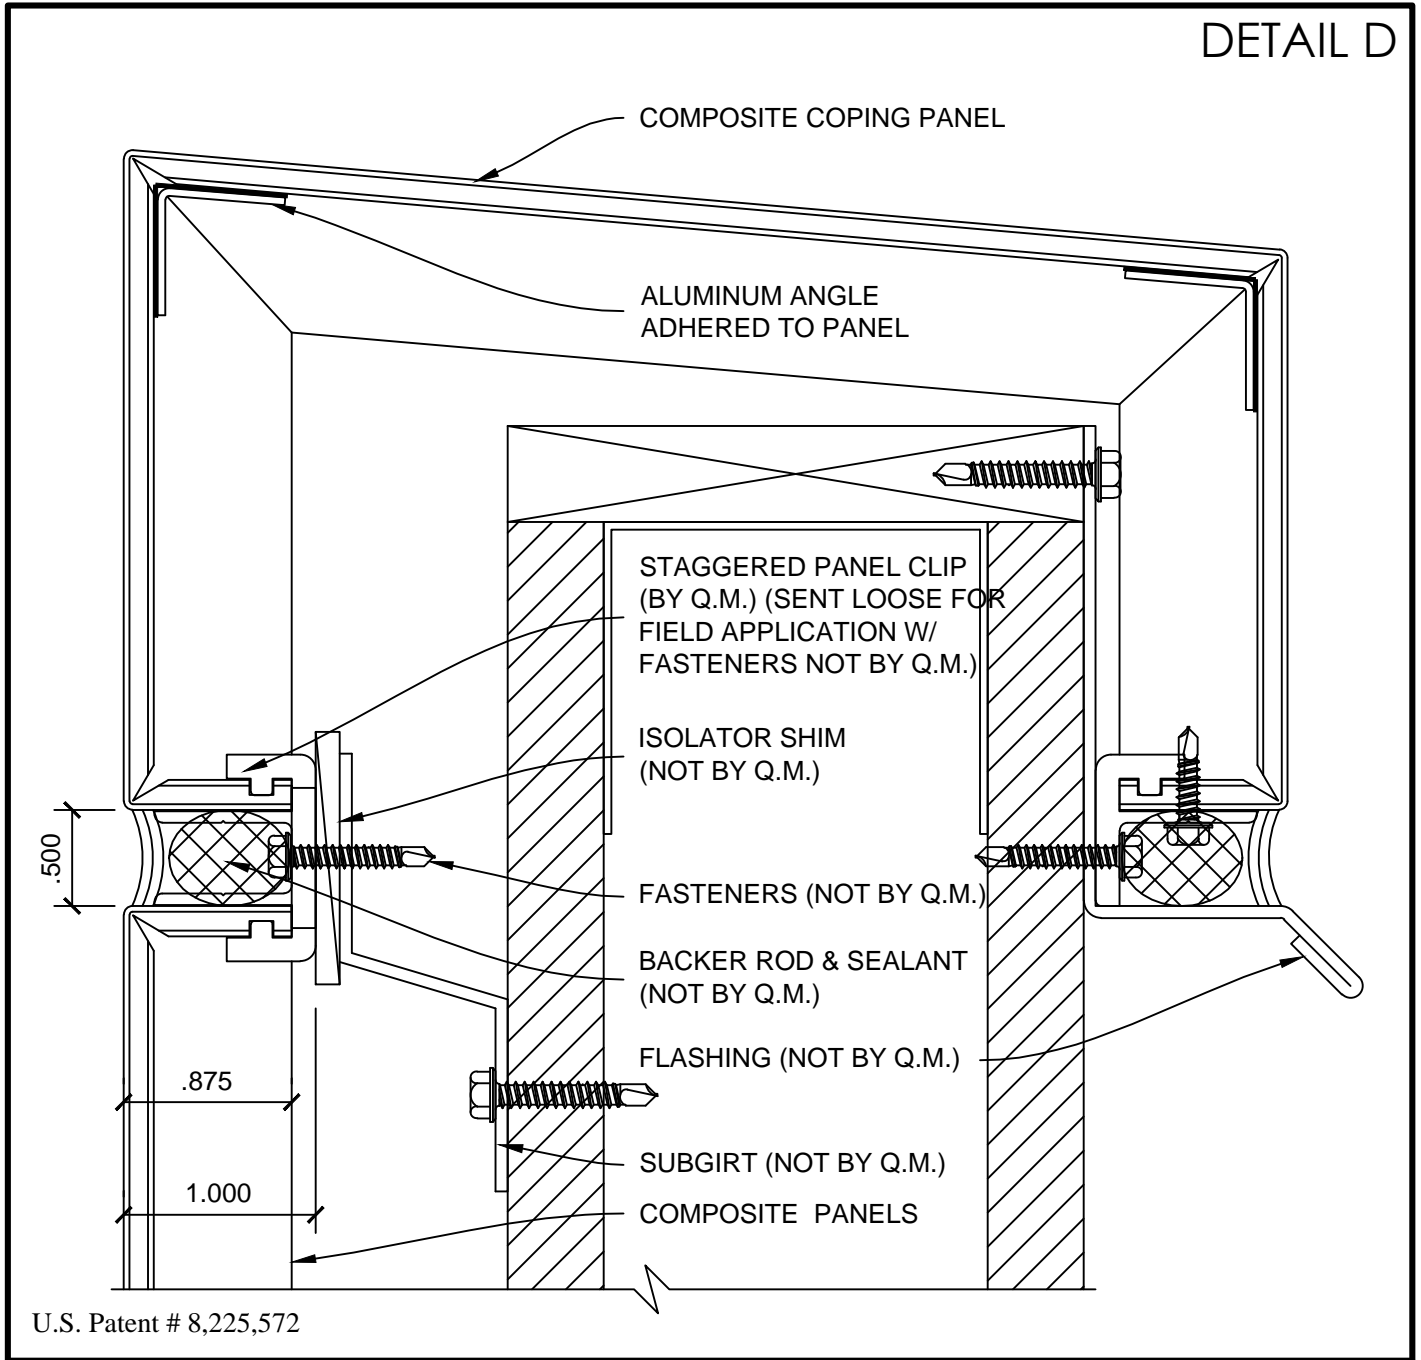

COMPOSITE PANEL SLIDING CLIP (WET JOINT)

FASTENING JOINT DETAIL

AC-1300

NON-FASTENING JOINT DETAIL

COPING DETAIL (1)

COPING DETAIL (2)

COPING DETAIL (3)

OUTSIDE CORNER DETAIL (1)

AC-1300

OUTSIDE CORNER DETAIL (2)

AC-1300

SOFFIT DETAIL

WINDOW JAMB DETAIL

WINDOW HEAD DETAIL

WINDOW SILL DETAIL

GLAZED PANEL DETAIL (1)

GLAZED PANEL DETAIL (2)

AC-1300

BASE DETAIL

INSIDE CORNER DETAIL (1)

DETAIL Q

INSIDE CORNER DETAIL (2)

DETAIL R

INSIDE CORNER DETAIL (3)