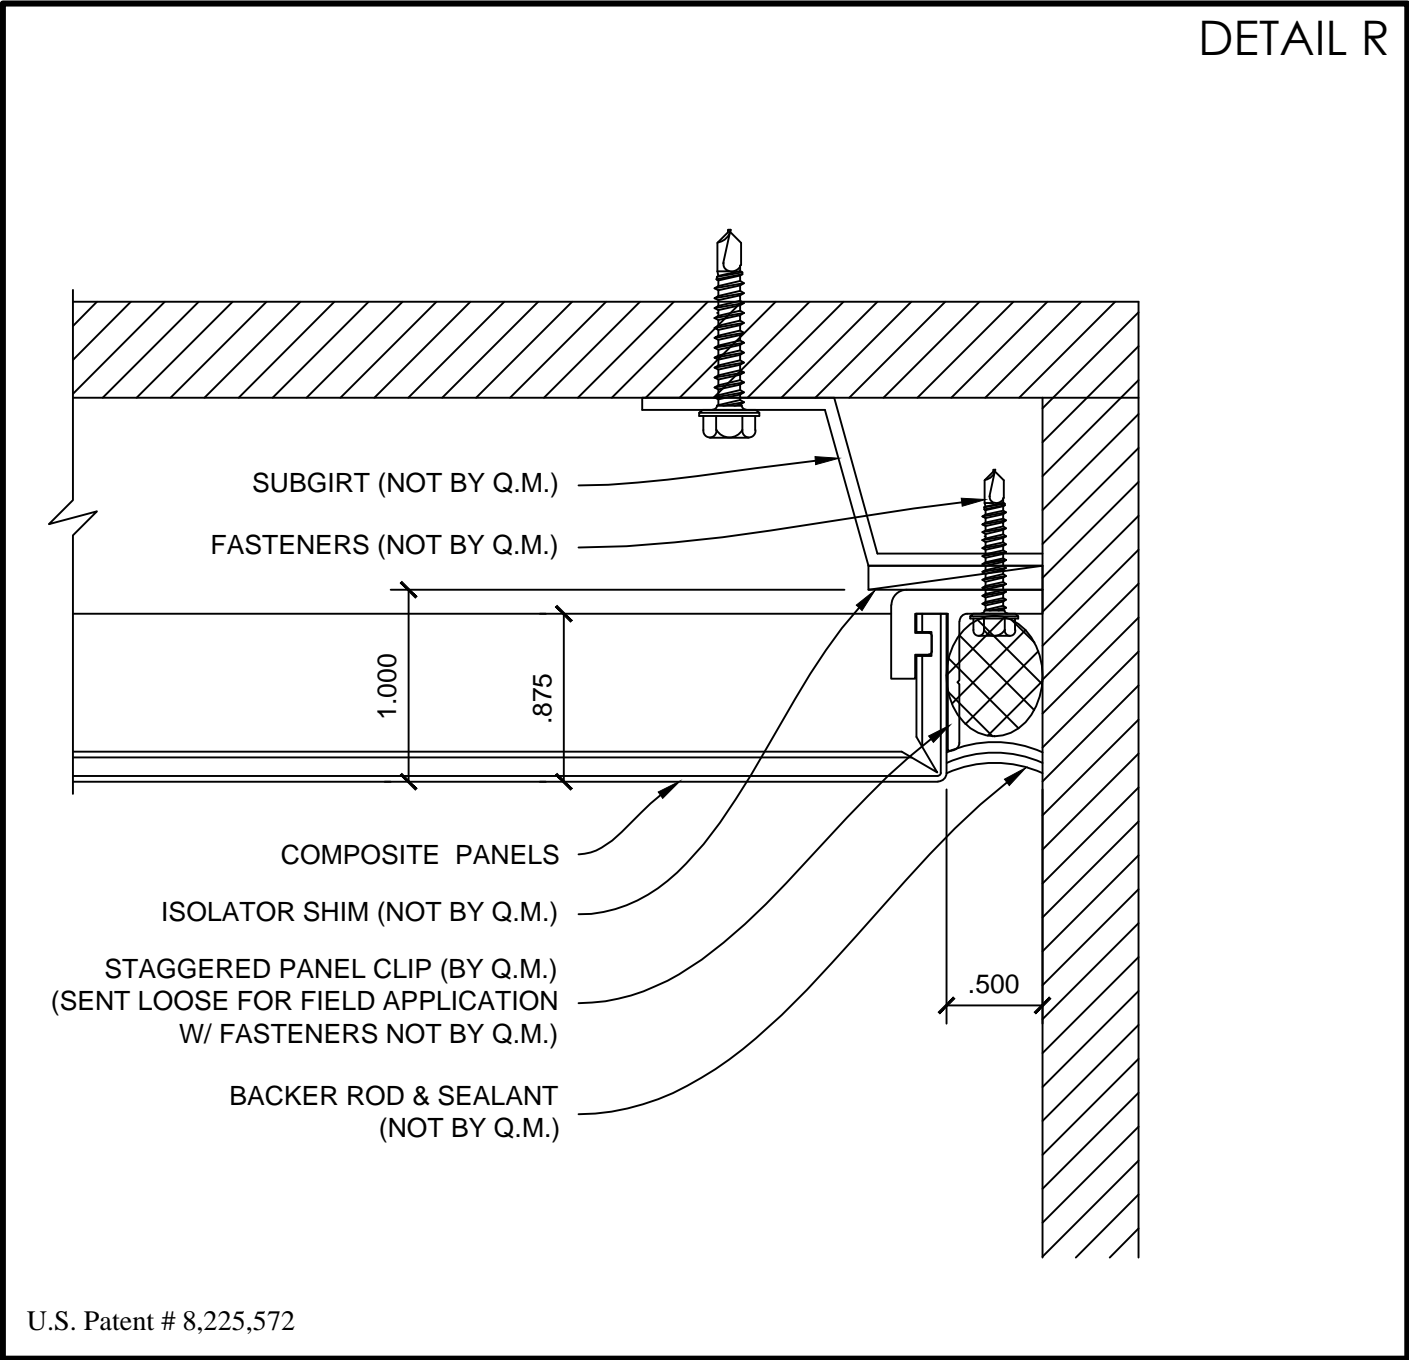

GLAZED PANEL DETAIL (2)

AC-1300

BASE DETAIL

INSIDE CORNER DETAIL (1)

DETAIL Q

INSIDE CORNER DETAIL (2)

DETAIL R

INSIDE CORNER DETAIL (3)

OUTSIDE CORNER DETAIL (3)

COMPOSITE PANEL SLIDING CLIP (WET JOINT)
INSTALLATION GUIDE