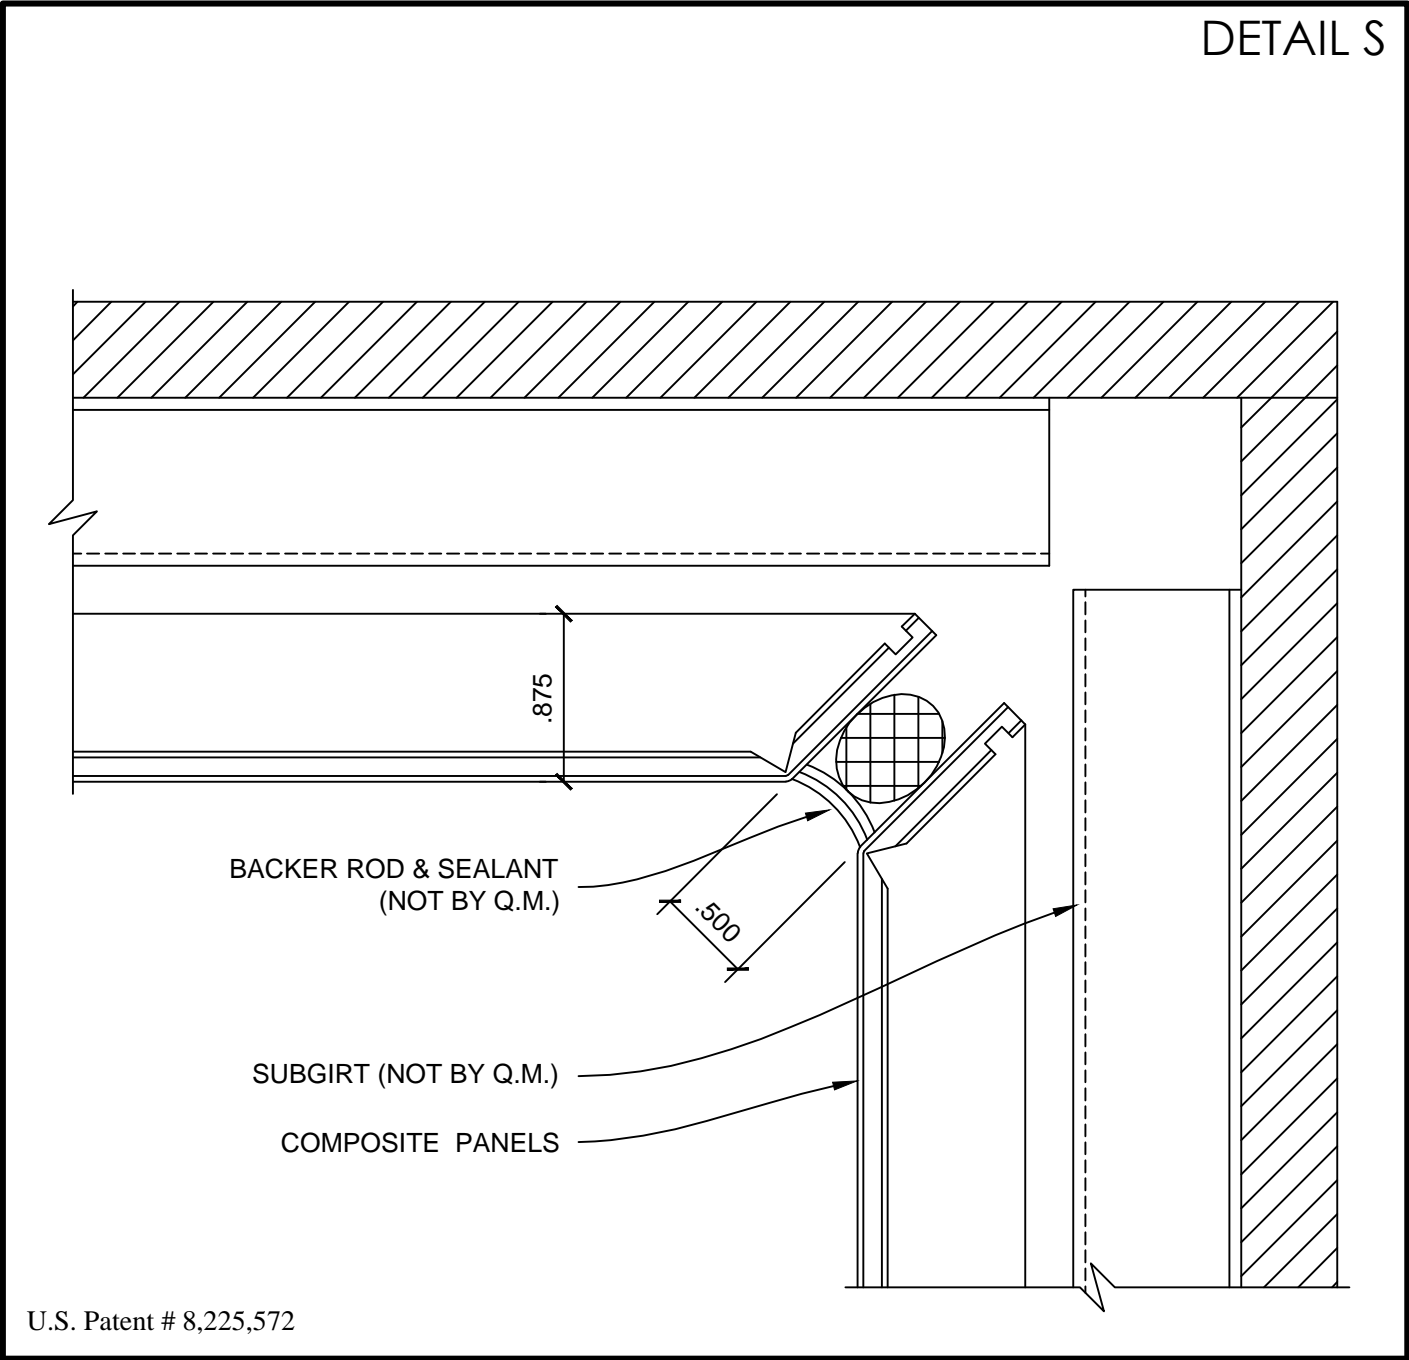

GLAZED PANEL DETAIL (2)

AC-1300

BASE DETAIL

INSIDE CORNER DETAIL (1)

DETAIL Q

INSIDE CORNER DETAIL (2)

DETAIL R

INSIDE CORNER DETAIL (3)

OUTSIDE CORNER DETAIL (3)

COMPOSITE PANEL SLIDING CLIP (WET JOINT)
INSTALLATION GUIDE