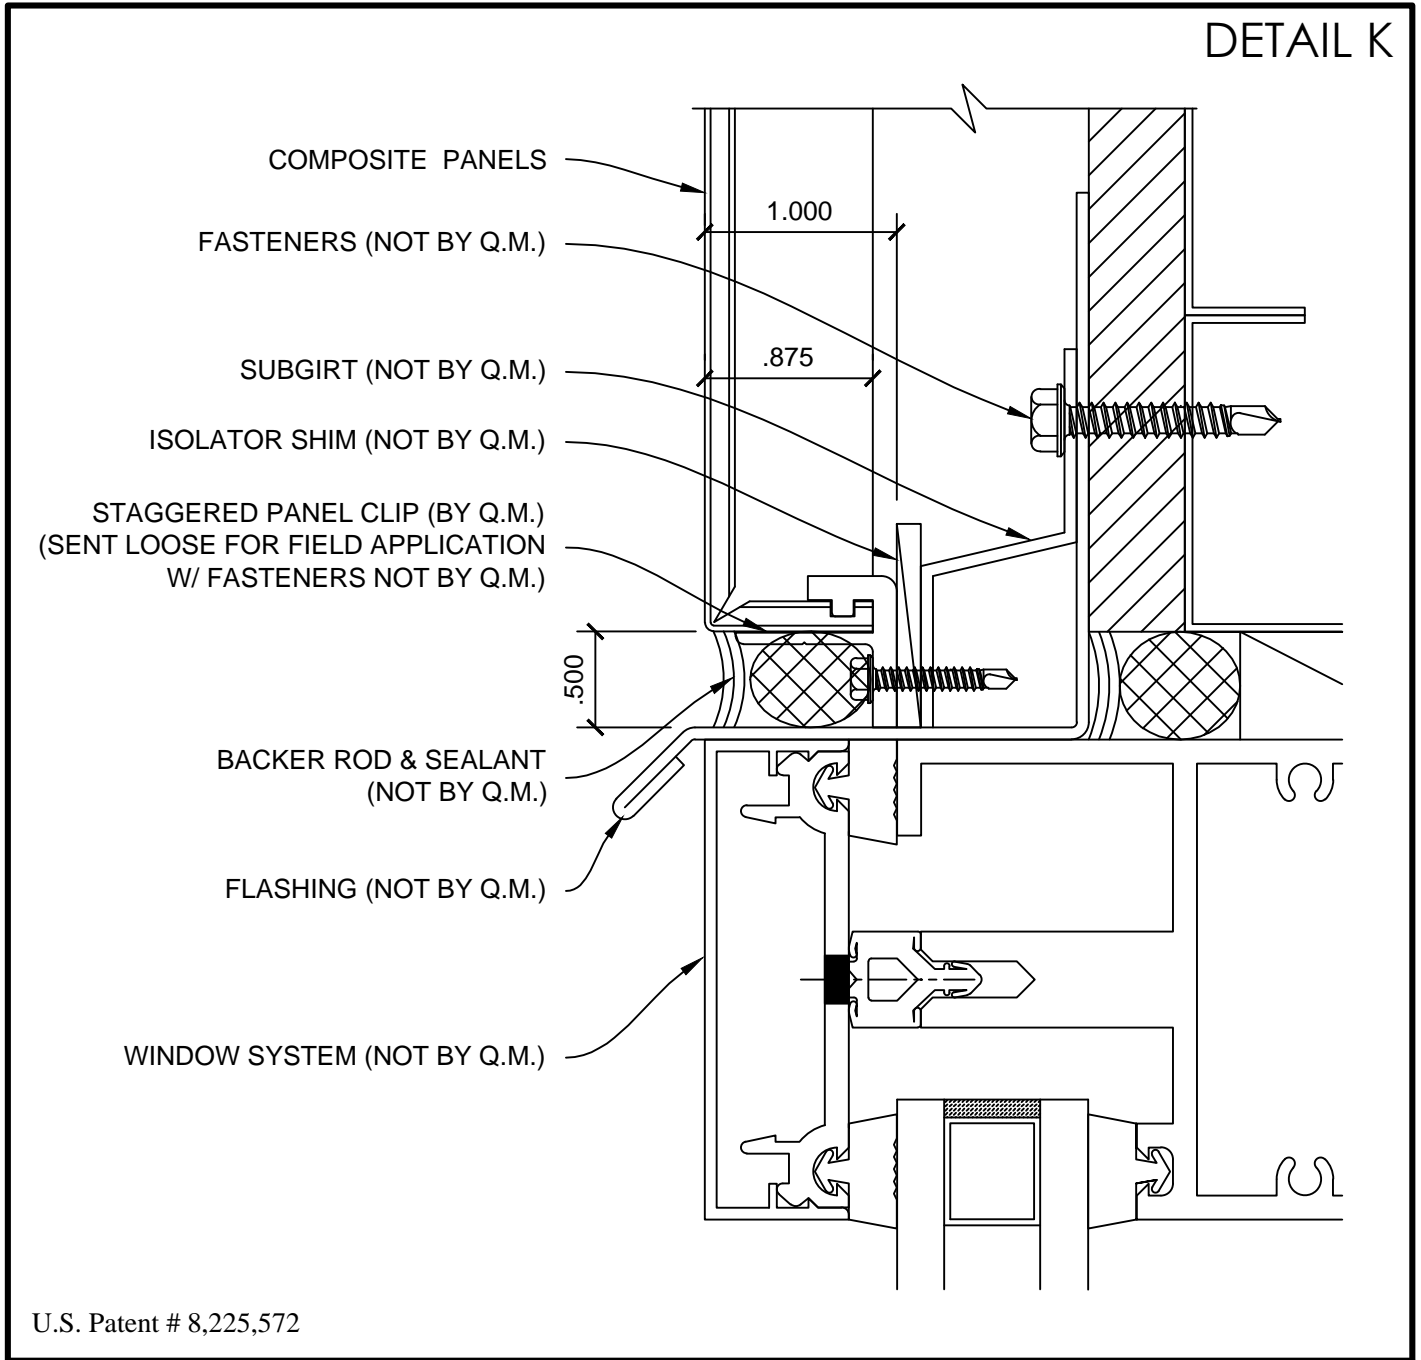

COMPOSITE PANEL SLIDING CLIP (WET JOINT)

FASTENING JOINT DETAIL

AC-1300

NON-FASTENING JOINT DETAIL

COPING DETAIL (1)

COPING DETAIL (2)

COPING DETAIL (3)

OUTSIDE CORNER DETAIL (1)

AC-1300

OUTSIDE CORNER DETAIL (2)

AC-1300

SOFFIT DETAIL

WINDOW JAMB DETAIL

WINDOW HEAD DETAIL

WINDOW SILL DETAIL

GLAZED PANEL DETAIL (1)

GLAZED PANEL DETAIL (2)

AC-1300

BASE DETAIL

INSIDE CORNER DETAIL (1)

DETAIL Q

INSIDE CORNER DETAIL (2)

DETAIL R

INSIDE CORNER DETAIL (3)