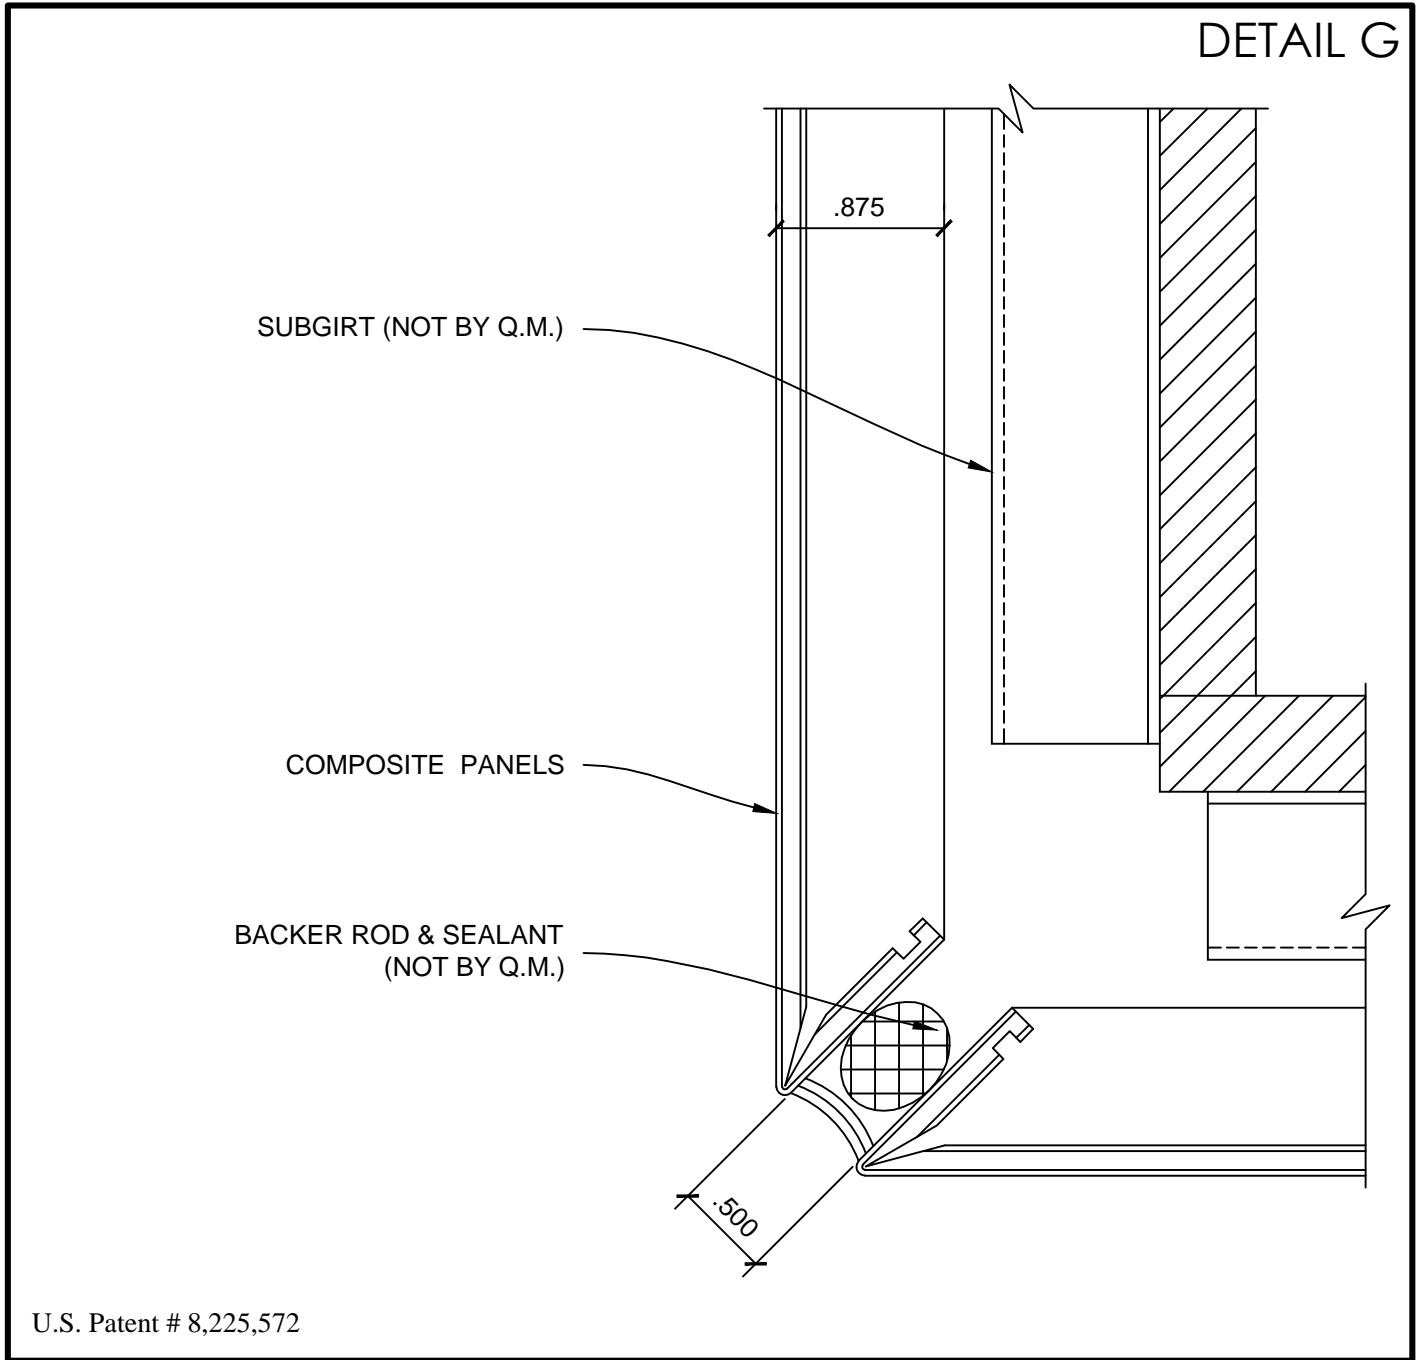

COMPOSITE PANEL SLIDING CLIP (WET JOINT)

FASTENING JOINT DETAIL

AC-1300

NON-FASTENING JOINT DETAIL

COPING DETAIL (1)

COPING DETAIL (2)

COPING DETAIL (3)

OUTSIDE CORNER DETAIL (1)

AC-1300

OUTSIDE CORNER DETAIL (2)

AC-1300

SOFFIT DETAIL

WINDOW JAMB DETAIL

WINDOW HEAD DETAIL

WINDOW SILL DETAIL

GLAZED PANEL DETAIL (1)

GLAZED PANEL DETAIL (2)

AC-1300

BASE DETAIL

INSIDE CORNER DETAIL (1)

DETAIL Q

INSIDE CORNER DETAIL (2)

DETAIL R

INSIDE CORNER DETAIL (3)