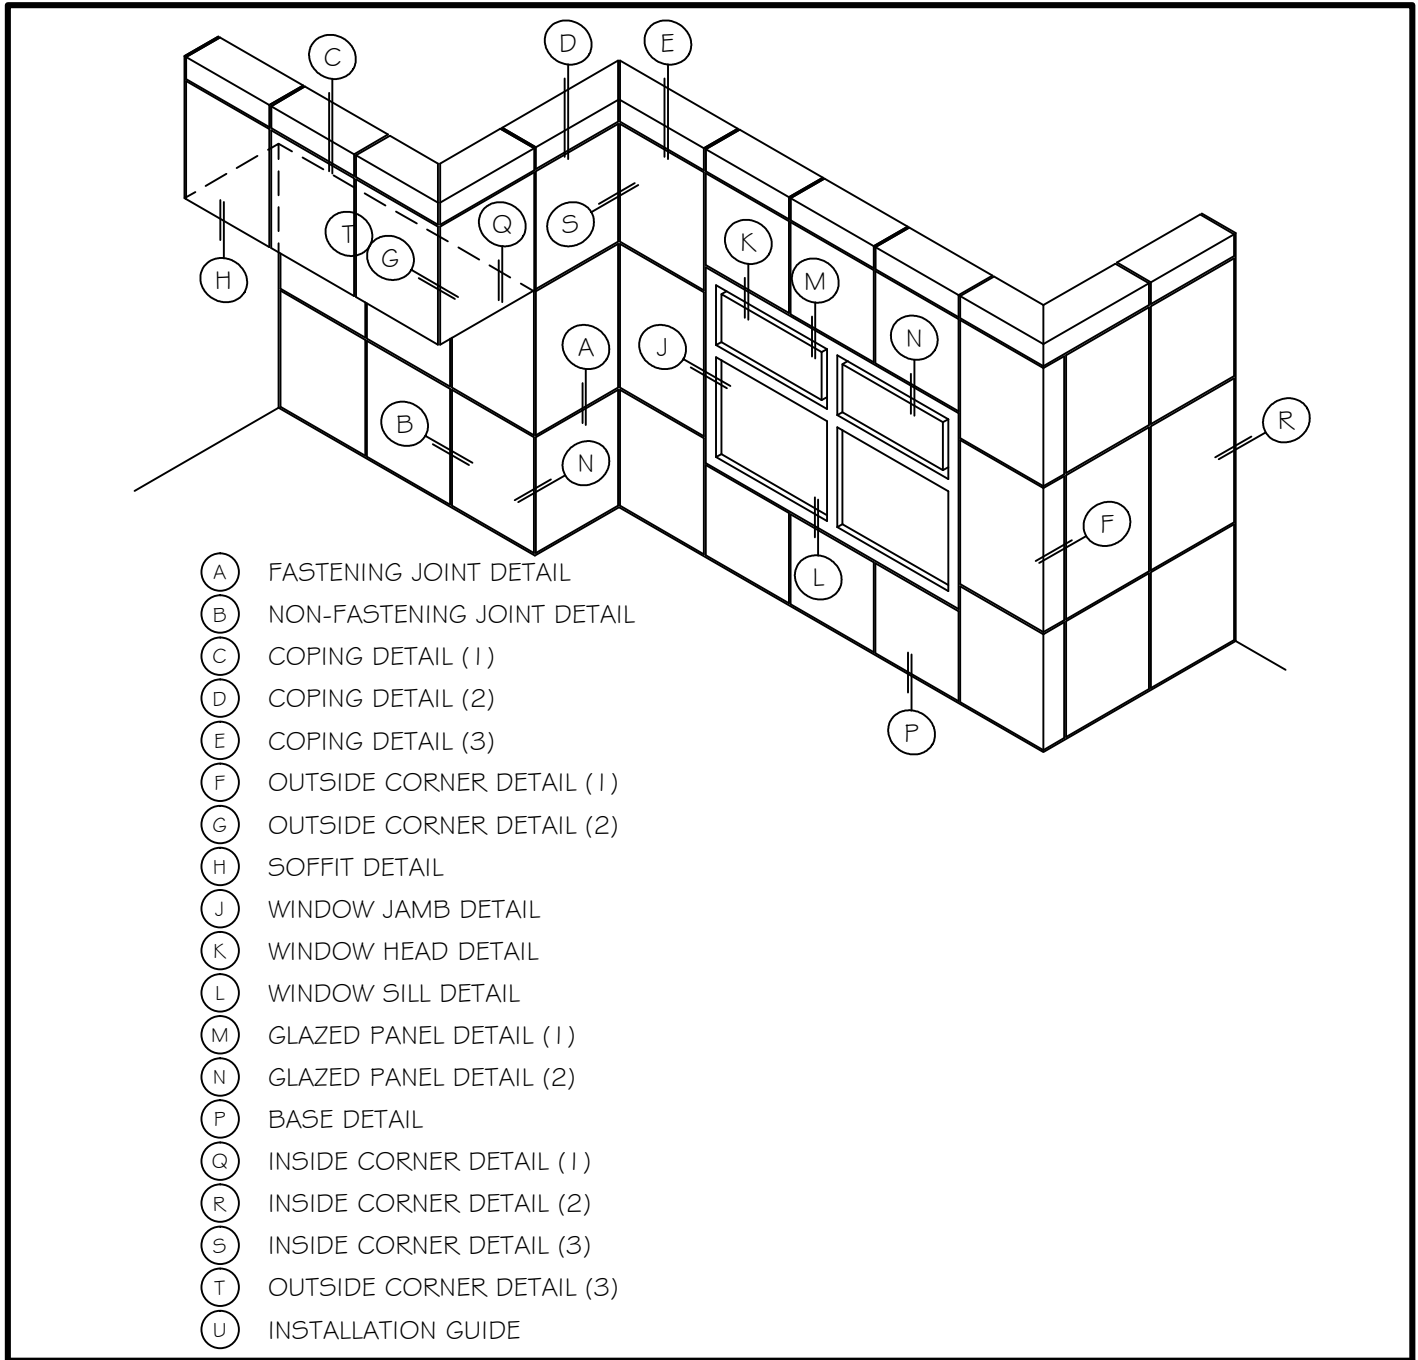

COMPOSITE PANEL SLIDING CLIP (WET JOINT)

FASTENING JOINT DETAIL

AC-1300

NON-FASTENING JOINT DETAIL

COPING DETAIL (1)

COPING DETAIL (2)

COPING DETAIL (3)

OUTSIDE CORNER DETAIL (1)

AC-1300

OUTSIDE CORNER DETAIL (2)

AC-1300

SOFFIT DETAIL

WINDOW JAMB DETAIL

WINDOW HEAD DETAIL

WINDOW SILL DETAIL

GLAZED PANEL DETAIL (1)

GLAZED PANEL DETAIL (2)

AC-1300

BASE DETAIL

INSIDE CORNER DETAIL (1)

DETAIL Q

INSIDE CORNER DETAIL (2)

DETAIL R

INSIDE CORNER DETAIL (3)