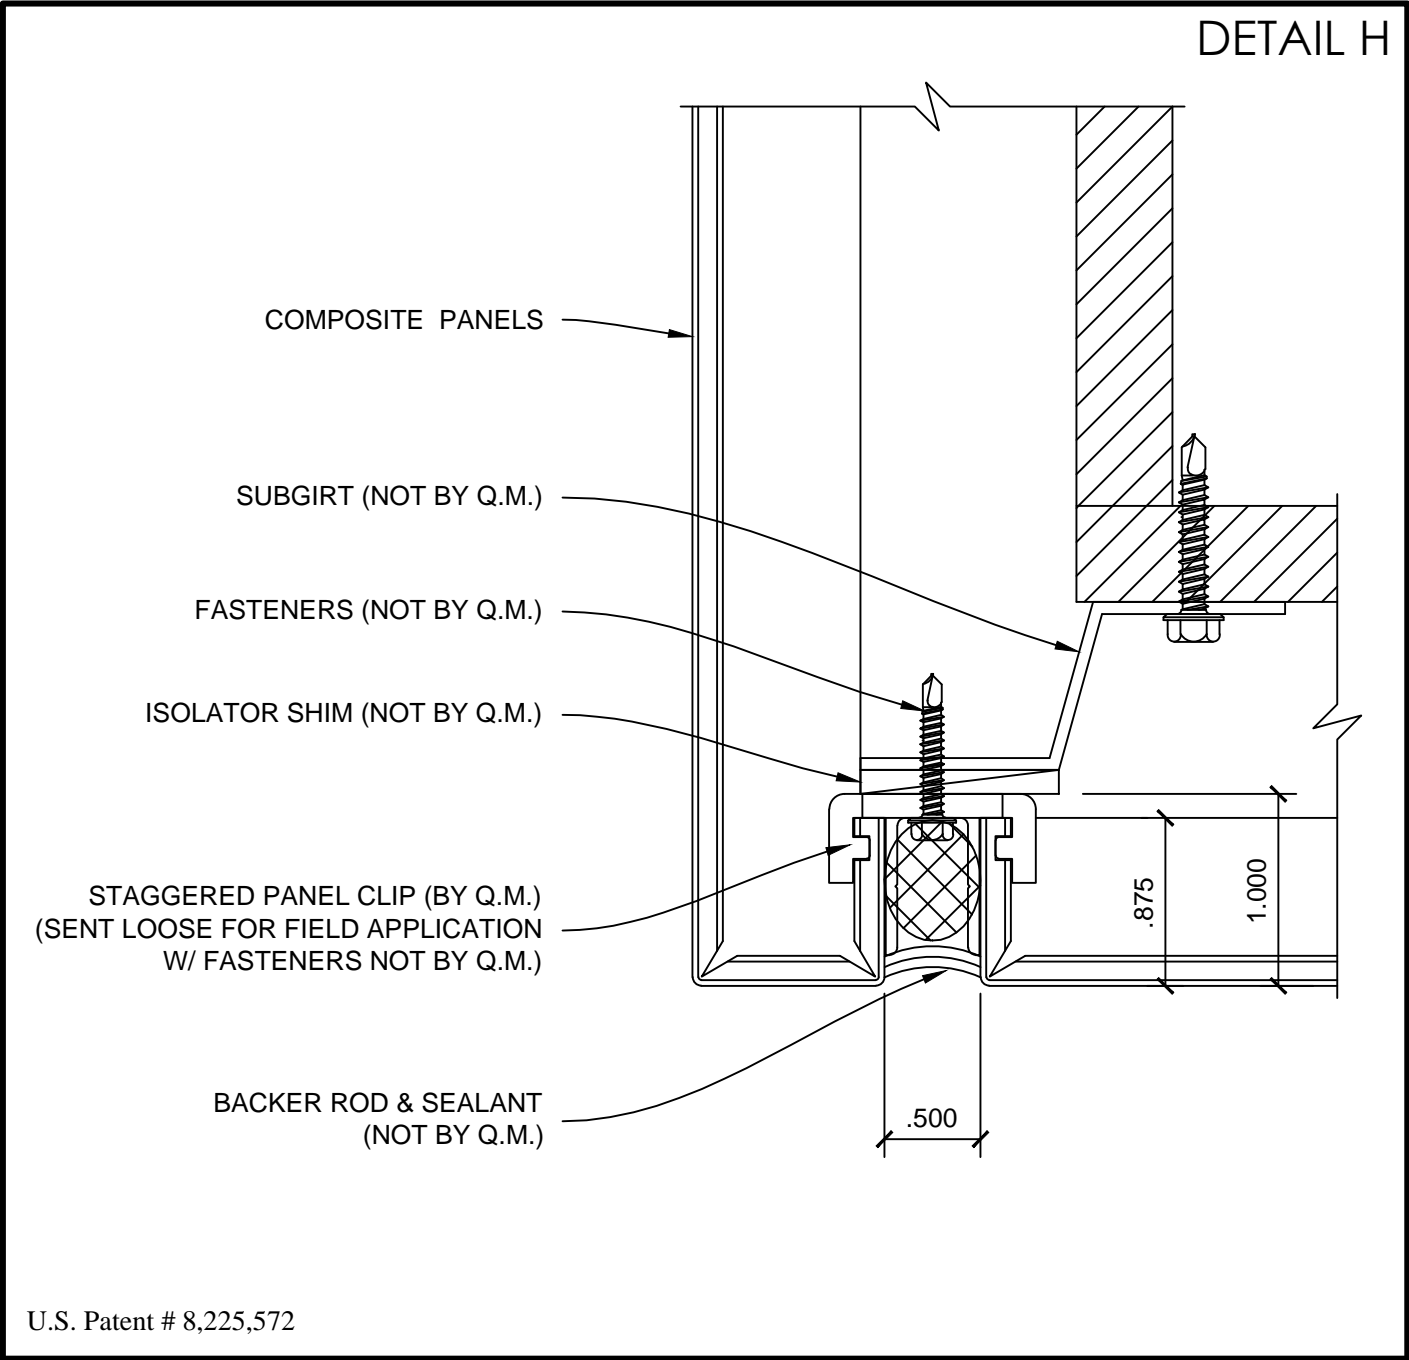

COMPOSITE PANEL SLIDING CLIP (WET JOINT)

FASTENING JOINT DETAIL

AC-1300

NON-FASTENING JOINT DETAIL

COPING DETAIL (1)

COPING DETAIL (2)

COPING DETAIL (3)

OUTSIDE CORNER DETAIL (1)

AC-1300

OUTSIDE CORNER DETAIL (2)

AC-1300

SOFFIT DETAIL

WINDOW JAMB DETAIL

WINDOW HEAD DETAIL

WINDOW SILL DETAIL

GLAZED PANEL DETAIL (1)

GLAZED PANEL DETAIL (2)

AC-1300

BASE DETAIL

INSIDE CORNER DETAIL (1)

DETAIL Q

INSIDE CORNER DETAIL (2)

DETAIL R

INSIDE CORNER DETAIL (3)