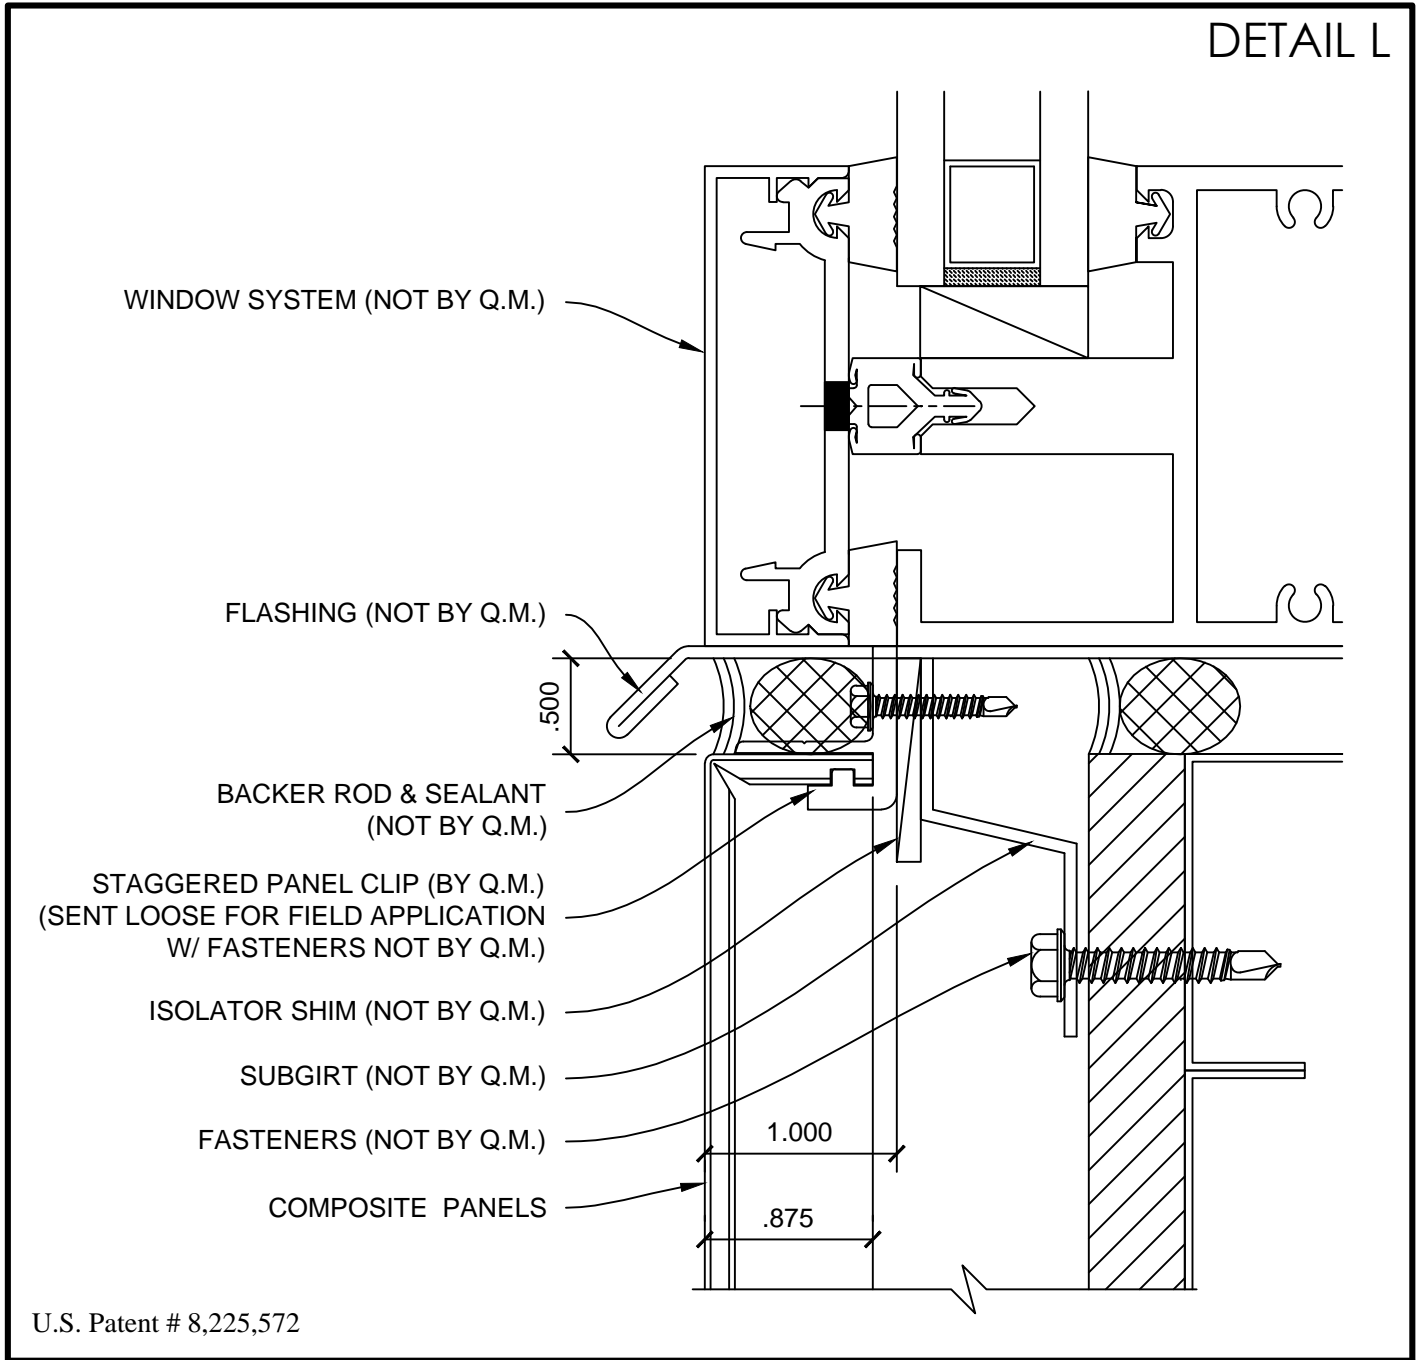

COMPOSITE PANEL SLIDING CLIP (WET JOINT)

FASTENING JOINT DETAIL

AC-1300

NON-FASTENING JOINT DETAIL

COPING DETAIL (1)

COPING DETAIL (2)

COPING DETAIL (3)

OUTSIDE CORNER DETAIL (1)

AC-1300

OUTSIDE CORNER DETAIL (2)

AC-1300

SOFFIT DETAIL

WINDOW JAMB DETAIL

WINDOW HEAD DETAIL

WINDOW SILL DETAIL

GLAZED PANEL DETAIL (1)

GLAZED PANEL DETAIL (2)

AC-1300

BASE DETAIL

INSIDE CORNER DETAIL (1)

DETAIL Q

INSIDE CORNER DETAIL (2)

DETAIL R

INSIDE CORNER DETAIL (3)