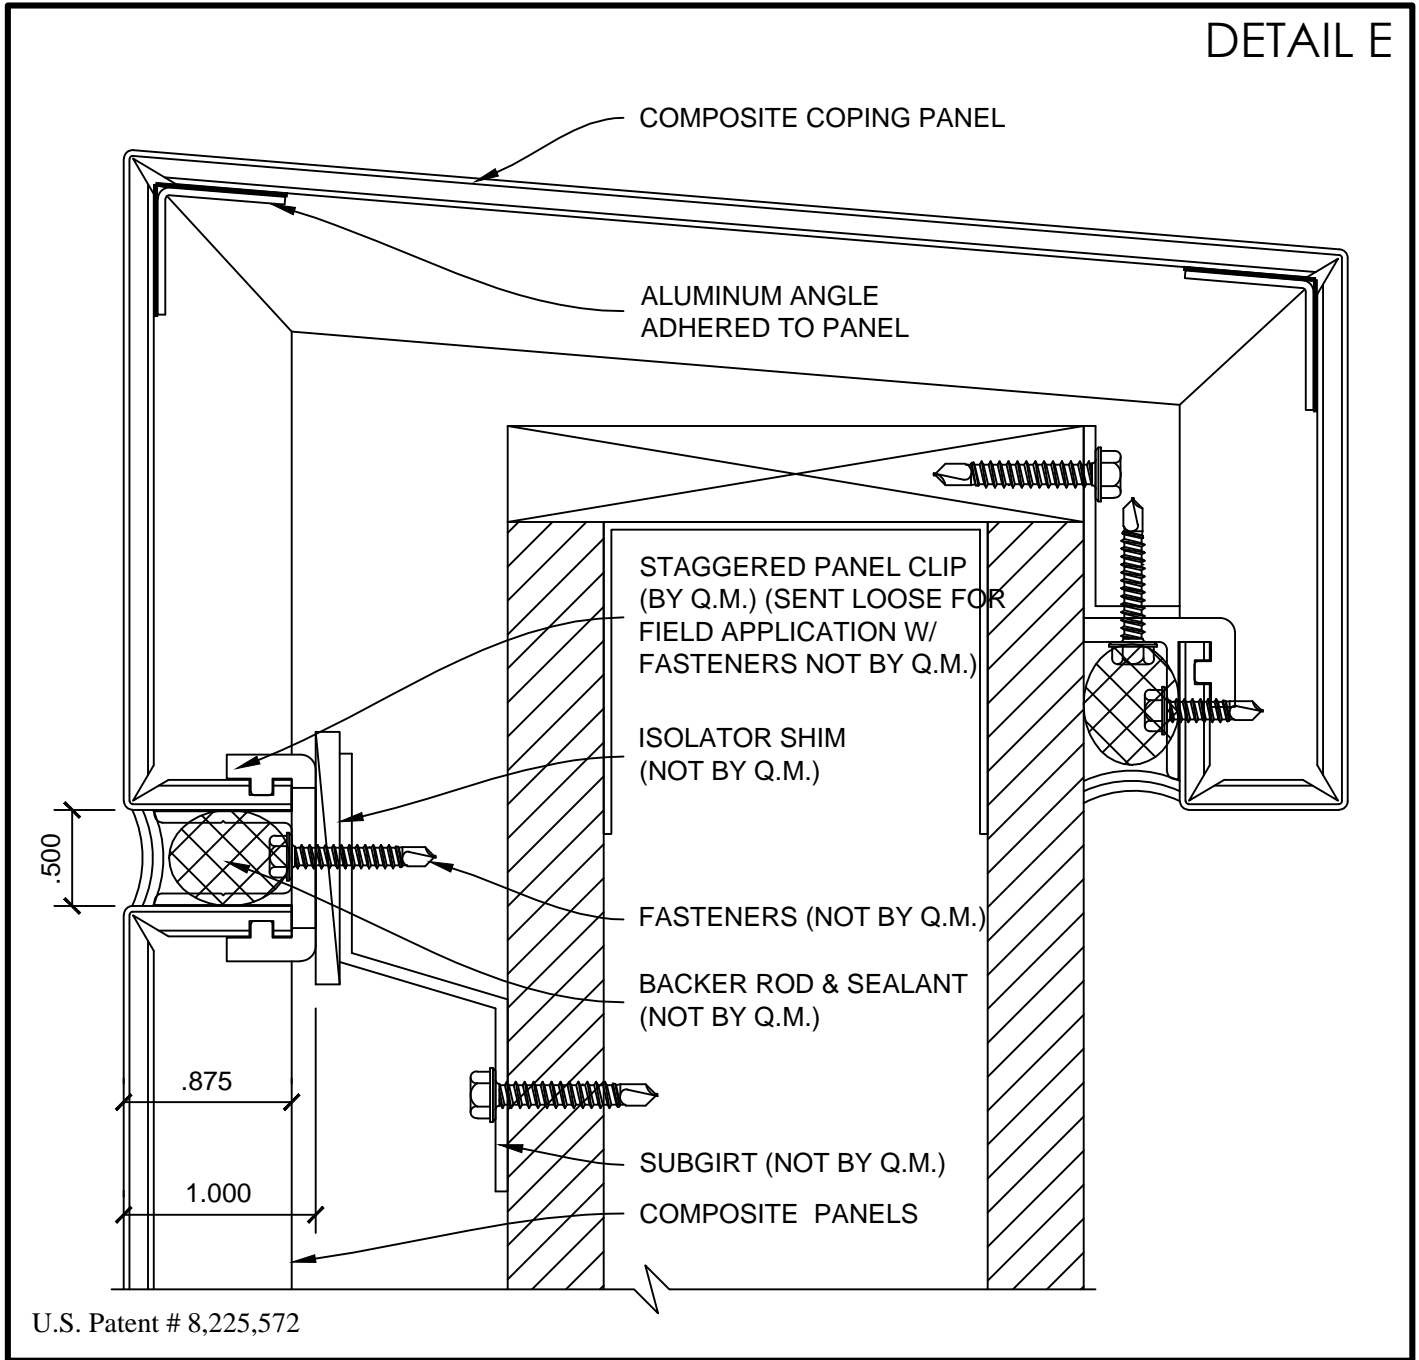

COMPOSITE PANEL SLIDING CLIP (WET JOINT)

FASTENING JOINT DETAIL

AC-1300

NON-FASTENING JOINT DETAIL

COPING DETAIL (1)

COPING DETAIL (2)

COPING DETAIL (3)

OUTSIDE CORNER DETAIL (1)

AC-1300

OUTSIDE CORNER DETAIL (2)

AC-1300

SOFFIT DETAIL

WINDOW JAMB DETAIL

WINDOW HEAD DETAIL

WINDOW SILL DETAIL

GLAZED PANEL DETAIL (1)

GLAZED PANEL DETAIL (2)

AC-1300

BASE DETAIL

INSIDE CORNER DETAIL (1)

DETAIL Q

INSIDE CORNER DETAIL (2)

DETAIL R

INSIDE CORNER DETAIL (3)