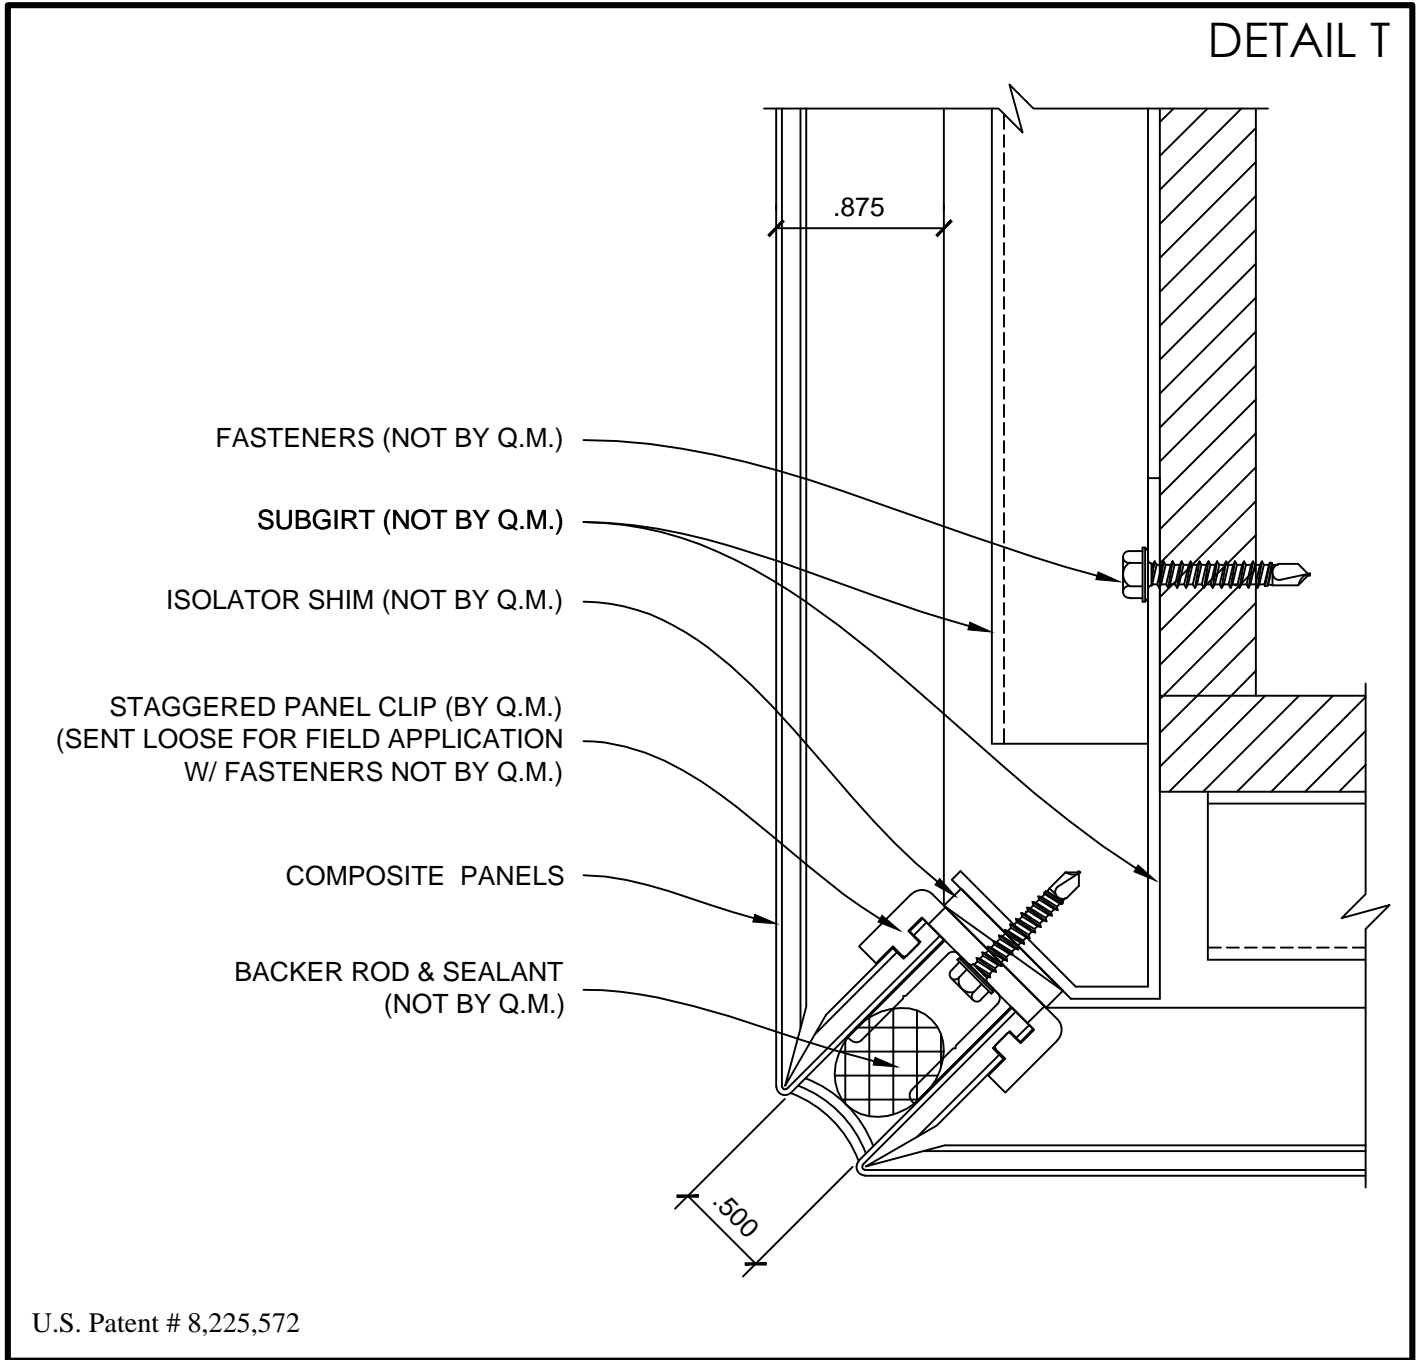

COMPOSITE PANEL SLIDING CLIP (WET JOINT)

FASTENING JOINT DETAIL

AC-1300

NON-FASTENING JOINT DETAIL

COPING DETAIL (1)

COPING DETAIL (2)

COPING DETAIL (3)

OUTSIDE CORNER DETAIL (1)

GLAZED PANEL DETAIL (2)

AC-1300

BASE DETAIL

INSIDE CORNER DETAIL (1)

DETAIL Q

INSIDE CORNER DETAIL (2)

DETAIL R

INSIDE CORNER DETAIL (3)

OUTSIDE CORNER DETAIL (3)

COMPOSITE PANEL SLIDING CLIP (WET JOINT)
INSTALLATION GUIDE