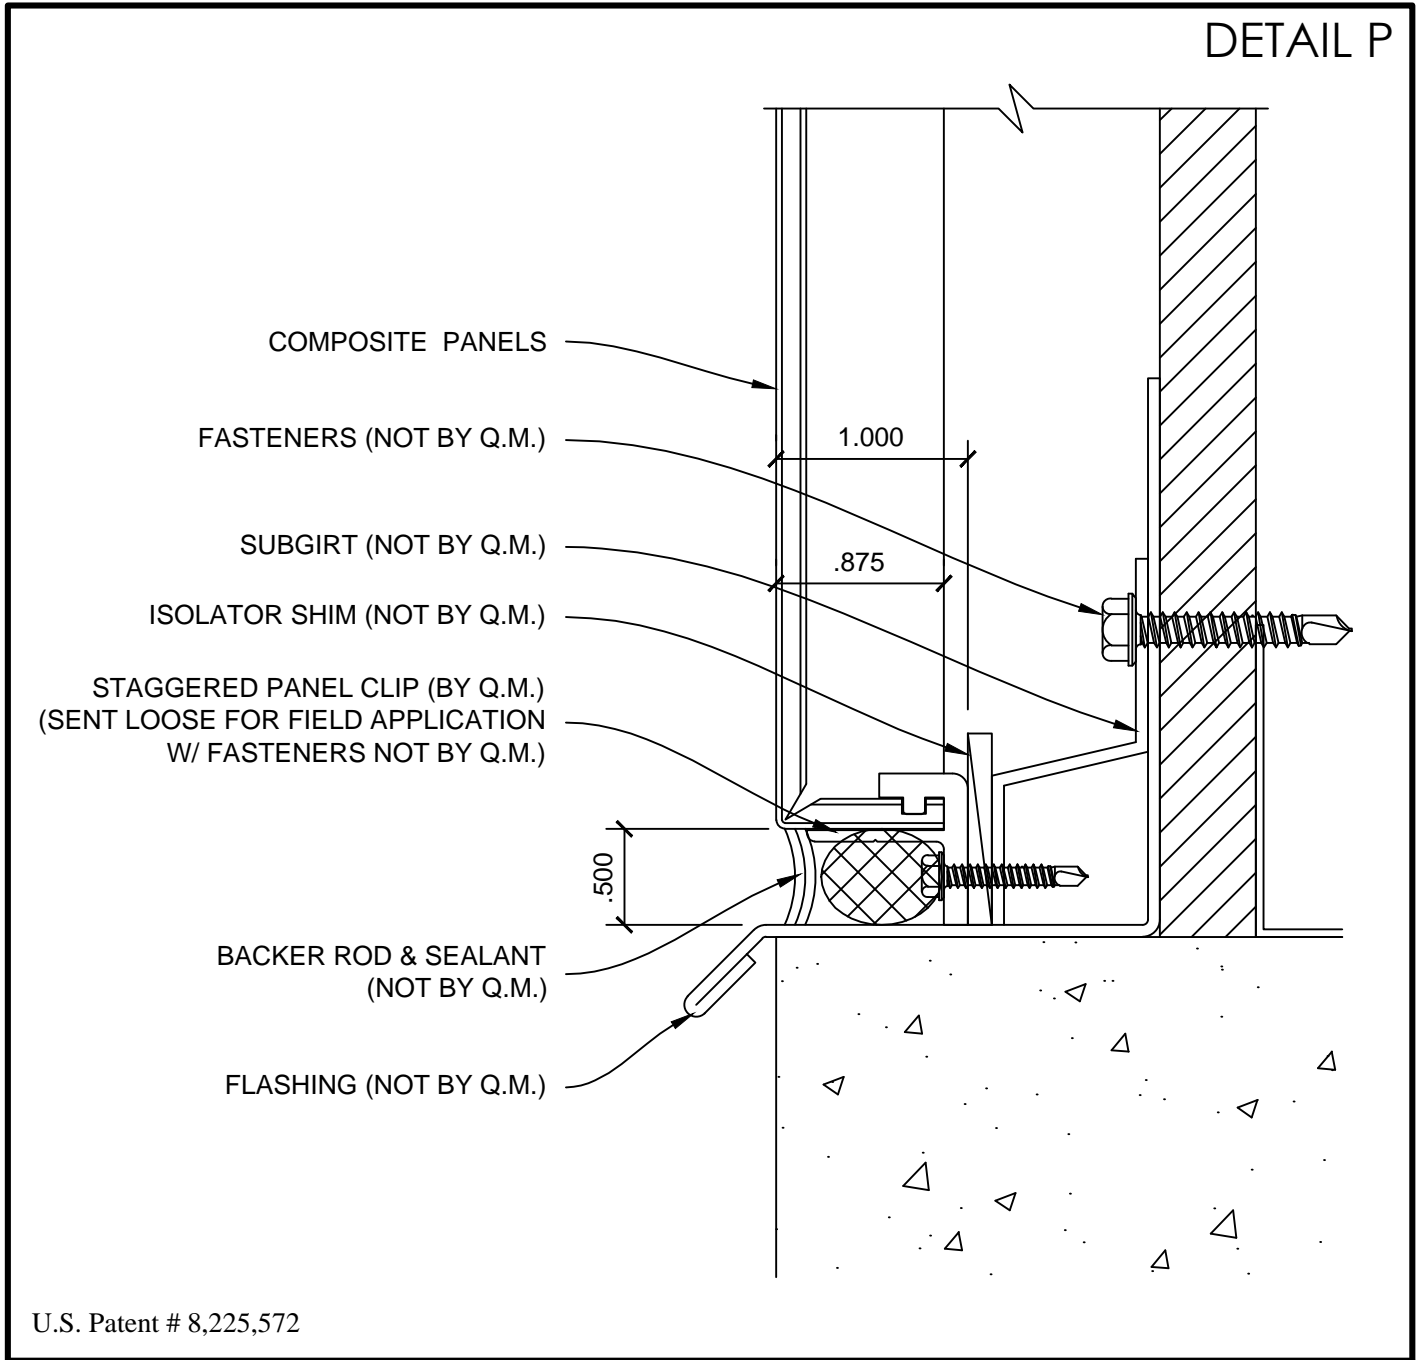

COMPOSITE PANEL SLIDING CLIP (WET JOINT)

FASTENING JOINT DETAIL

AC-1300

NON-FASTENING JOINT DETAIL

COPING DETAIL (1)

COPING DETAIL (2)

COPING DETAIL (3)

OUTSIDE CORNER DETAIL (1)

AC-1300

OUTSIDE CORNER DETAIL (2)

AC-1300

SOFFIT DETAIL

WINDOW JAMB DETAIL

WINDOW HEAD DETAIL

WINDOW SILL DETAIL

GLAZED PANEL DETAIL (1)

GLAZED PANEL DETAIL (2)

AC-1300

BASE DETAIL

INSIDE CORNER DETAIL (1)

DETAIL Q

INSIDE CORNER DETAIL (2)

DETAIL R

INSIDE CORNER DETAIL (3)