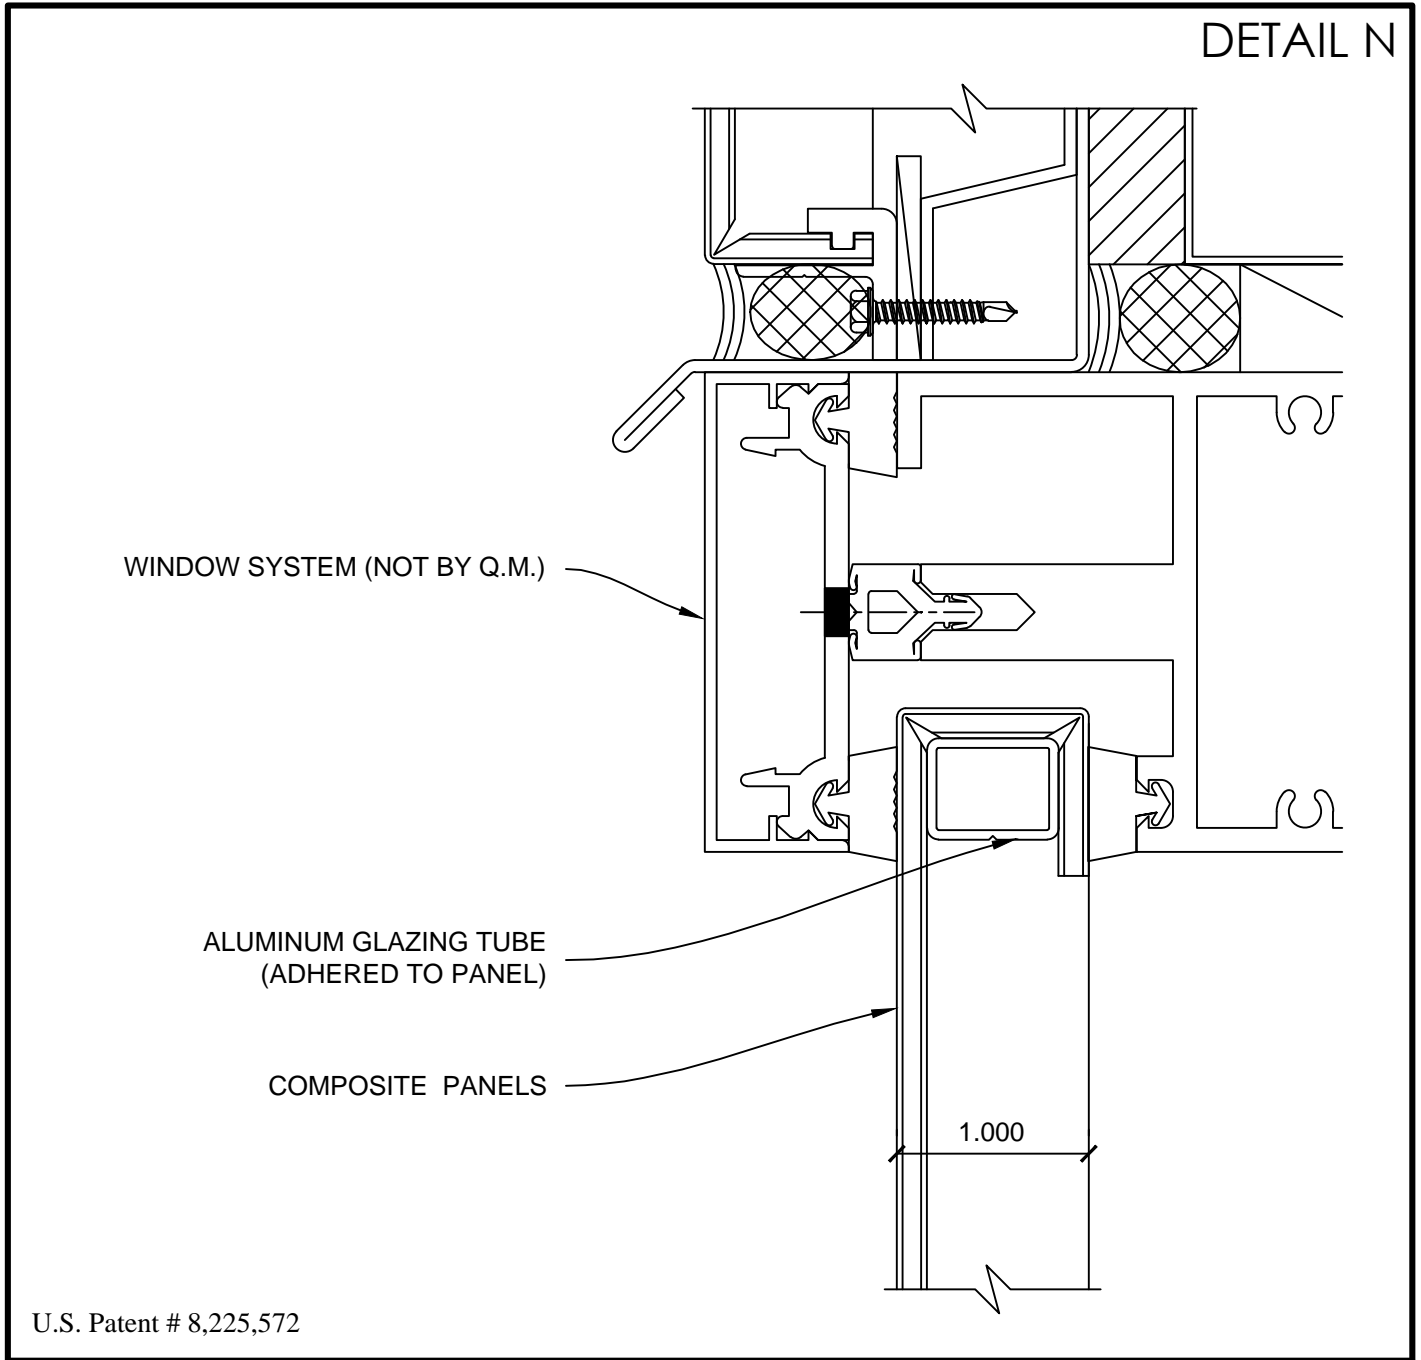

COMPOSITE PANEL SLIDING CLIP (WET JOINT)

FASTENING JOINT DETAIL

AC-1300

NON-FASTENING JOINT DETAIL

COPING DETAIL (1)

COPING DETAIL (2)

COPING DETAIL (3)

OUTSIDE CORNER DETAIL (1)

AC-1300

OUTSIDE CORNER DETAIL (2)

AC-1300

SOFFIT DETAIL

WINDOW JAMB DETAIL

WINDOW HEAD DETAIL

WINDOW SILL DETAIL

GLAZED PANEL DETAIL (1)

GLAZED PANEL DETAIL (2)

AC-1300

BASE DETAIL

INSIDE CORNER DETAIL (1)

DETAIL Q

INSIDE CORNER DETAIL (2)

DETAIL R

INSIDE CORNER DETAIL (3)