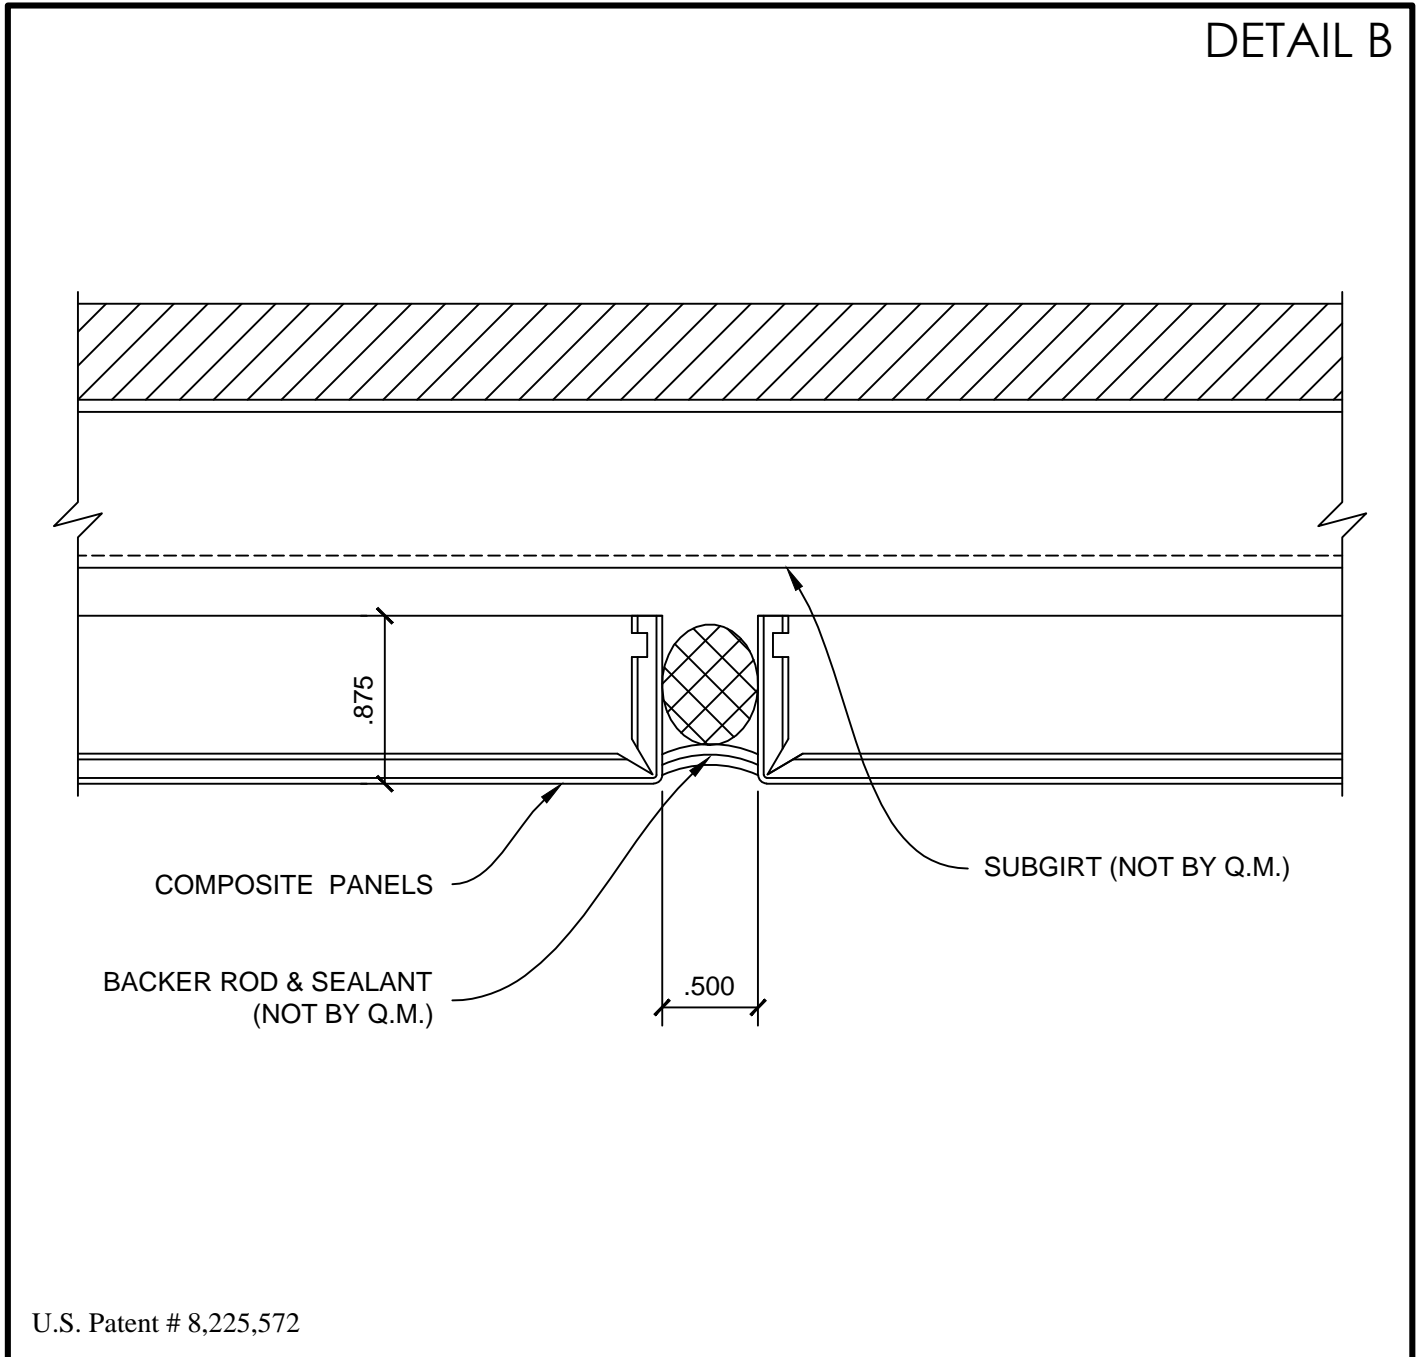

COMPOSITE PANEL SLIDING CLIP (WET JOINT)

FASTENING JOINT DETAIL

AC-1300

NON-FASTENING JOINT DETAIL

COPING DETAIL (1)

COPING DETAIL (2)

COPING DETAIL (3)

OUTSIDE CORNER DETAIL (1)

AC-1300

OUTSIDE CORNER DETAIL (2)

AC-1300

SOFFIT DETAIL

WINDOW JAMB DETAIL

WINDOW HEAD DETAIL

WINDOW SILL DETAIL

GLAZED PANEL DETAIL (1)

GLAZED PANEL DETAIL (2)

AC-1300

BASE DETAIL

INSIDE CORNER DETAIL (1)

DETAIL Q

INSIDE CORNER DETAIL (2)

DETAIL R

INSIDE CORNER DETAIL (3)