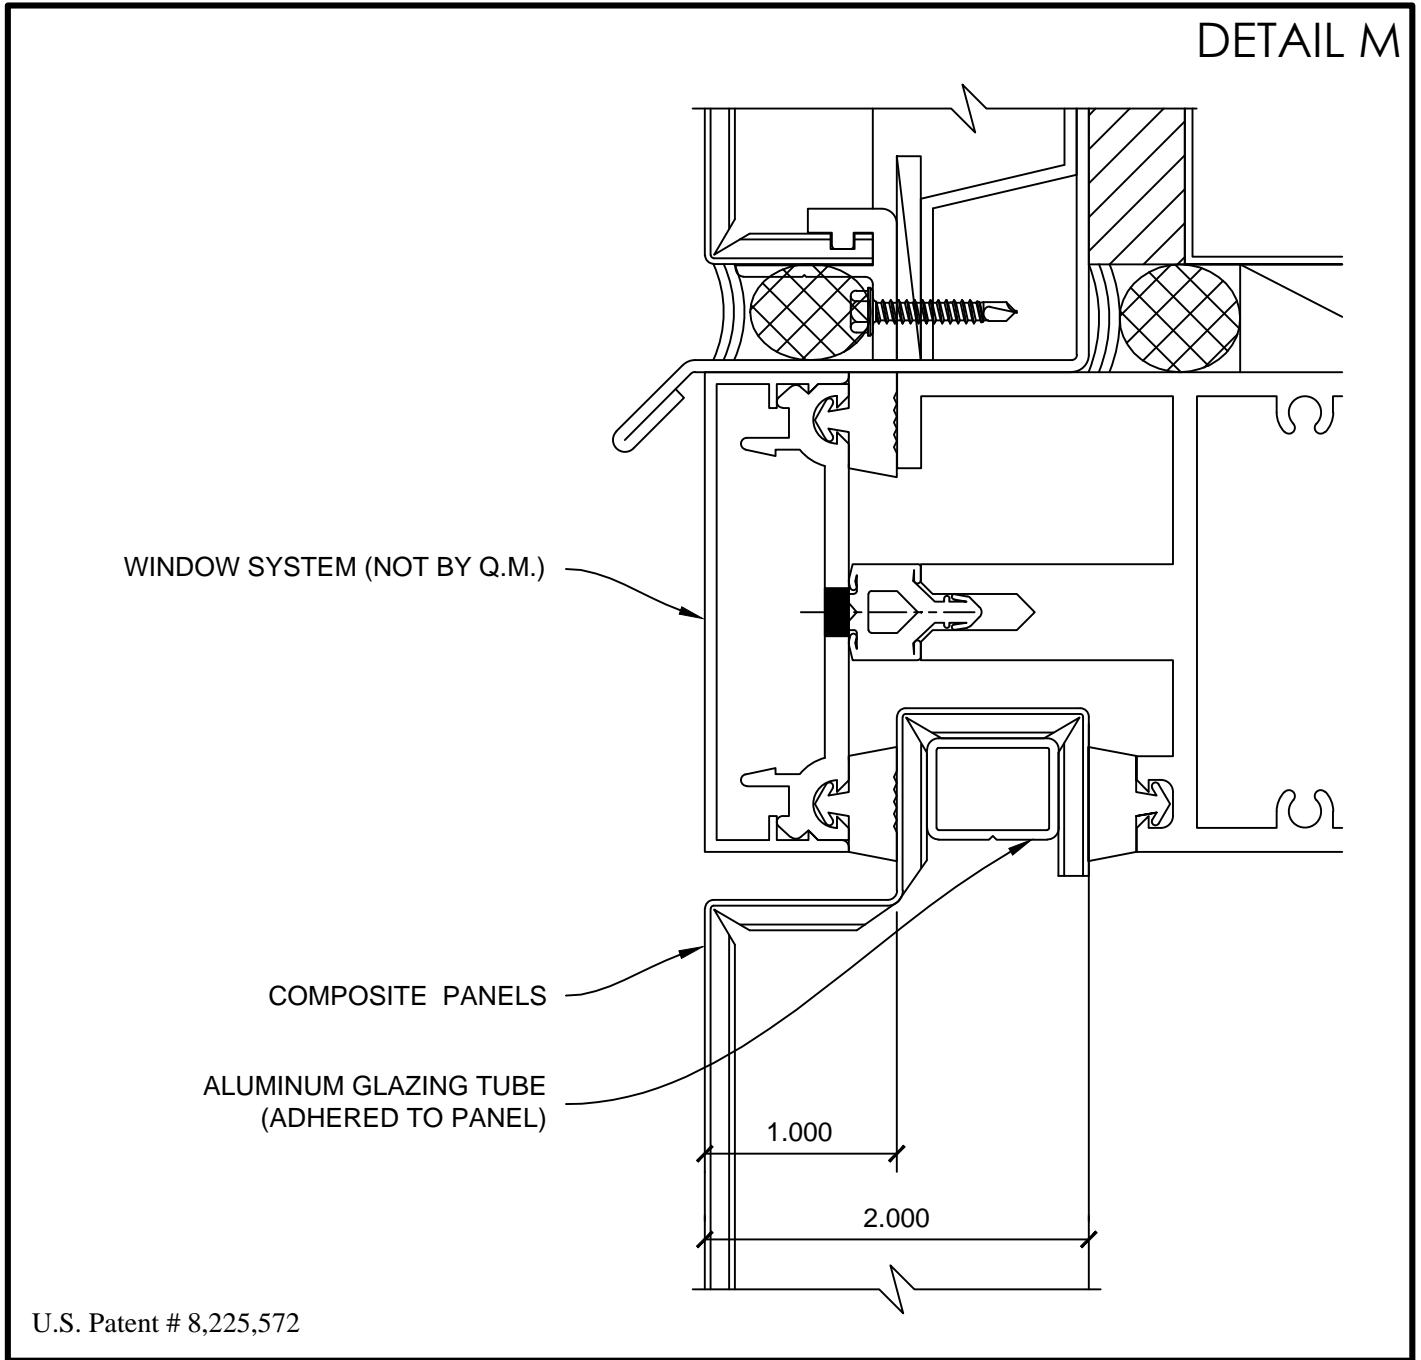

COMPOSITE PANEL SLIDING CLIP (WET JOINT)

FASTENING JOINT DETAIL

AC-1300

NON-FASTENING JOINT DETAIL

COPING DETAIL (1)

COPING DETAIL (2)

COPING DETAIL (3)

OUTSIDE CORNER DETAIL (1)

AC-1300

OUTSIDE CORNER DETAIL (2)

AC-1300

SOFFIT DETAIL

WINDOW JAMB DETAIL

WINDOW HEAD DETAIL

WINDOW SILL DETAIL

GLAZED PANEL DETAIL (1)

GLAZED PANEL DETAIL (2)

AC-1300

BASE DETAIL

INSIDE CORNER DETAIL (1)

DETAIL Q

INSIDE CORNER DETAIL (2)

DETAIL R

INSIDE CORNER DETAIL (3)